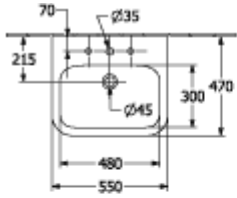

ARCHITECTURA WASHBASINS RECTANGLE

PRODUCT INFORMATION

Article title	Villeroy & Boch Architectura Washbasins, 550 x 470 x 180 mm, White Alpin, with overflow, unpolished
Article number	41885501
Assembly / Assembly type	wall-mounted
Scope of delivery	1 x washbasin
Depth in mm	470
Width in mm	550
Height in mm	180
Interior depth	125
Collection	Architectura
Product designation	Washbasins
Suitable for	3-hole mixer
Material	Sanitary ceramics
surface	glossy
With overflow	Yes
Shape	Rectangle
Colour designation	White Alpin
Antibacterial surface (with AntiBac)	No
Easy surface cleaning (CeramicPlus)	No
Number of tap holes punched through	1
Number of tap holes pre-drilled	2
Underside of washbasin	unpolished
Number of bowls	1

TECHNICAL DRAWINGS

41885501

41885501