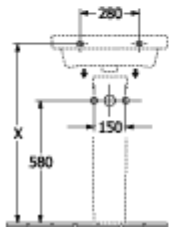

ARCHITECTURA WASHBASINS RECTANGLE

PRODUCT INFORMATION

Article title	Villeroy & Boch Architectura Washbasins, 550 x 470 x 180 mm, White Alpin, with overflow, unpolished
Article number	41885501
Assembly / Assembly type	wall-mounted
Scope of delivery	1 x washbasin
Depth in mm	470
Width in mm	550
Height in mm	180
Interior depth	125
Collection	Architectura
Product designation	Washbasins
Suitable for	3-hole mixer
Material	Sanitary ceramics
surface	glossy
With overflow	Yes
Shape	Rectangle
Colour designation	White Alpin
Antibacterial surface (with AntiBac)	No
Easy surface cleaning (CeramicPlus)	No
Number of tap holes punched through	1
Number of tap holes pre-drilled	2
Underside of washbasin	unpolished
Number of bowls	1

TECHNICAL DRAWINGS

41885501

41885501