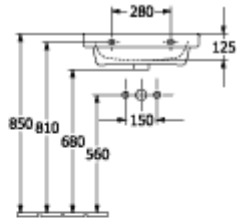

ARCHITECTURA WASHBASINS RECTANGLE

PRODUCT INFORMATION

Article title	Villeroy & Boch Architectura Washbasins, 550 x 470 x 180 mm, White Alpin, with overflow, unpolished
Article number	41885501
Assembly / Assembly type	wall-mounted
Scope of delivery	1 x washbasin
Depth in mm	470
Width in mm	550
Height in mm	180
Interior depth	125
Collection	Architectura
Product designation	Washbasins
Suitable for	3-hole mixer
Material	Sanitary ceramics
surface	glossy
With overflow	Yes
Shape	Rectangle
Colour designation	White Alpin
Antibacterial surface (with AntiBac)	No
Easy surface cleaning (CeramicPlus)	No
Number of tap holes punched through	1
Number of tap holes pre-drilled	2
Underside of washbasin	unpolished
Number of bowls	1

TECHNICAL DRAWINGS

41885501

41885501