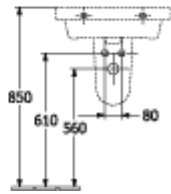

ARCHITECTURA WASHBASINS RECTANGLE

PRODUCT INFORMATION

Article title	Villeroy & Boch Architectura Washbasins, 550 x 470 x 180 mm, White Alpin, with overflow, unpolished
Article number	41885501
Assembly / Assembly type	wall-mounted
Scope of delivery	1 x washbasin
Depth in mm	470
Width in mm	550
Height in mm	180
Interior depth	125
Collection	Architectura
Product designation	Washbasins
Suitable for	3-hole mixer
Material	Sanitary ceramics
surface	glossy
With overflow	Yes
Shape	Rectangle
Colour designation	White Alpin
Antibacterial surface (with AntiBac)	No
Easy surface cleaning (CeramicPlus)	No
Number of tap holes punched through	1
Number of tap holes pre-drilled	2
Underside of washbasin	unpolished
Number of bowls	1

TECHNICAL DRAWINGS

41885501

41885501