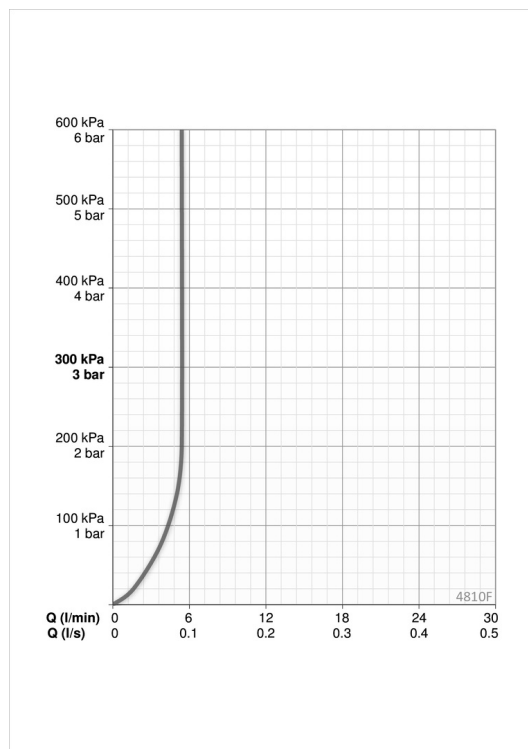

Regulations

EN standard **EN 817**
Noise class **I (ISO 3822)**

reddot winner 2021