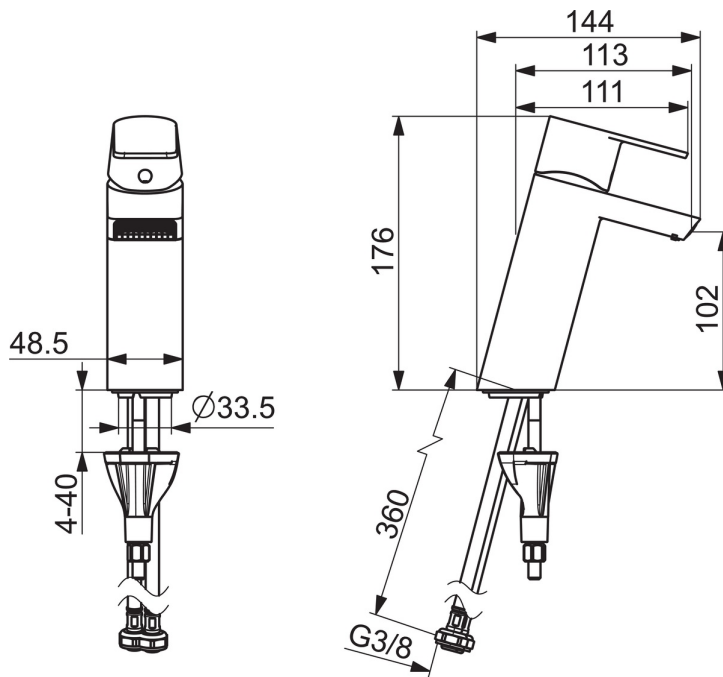

Spare parts

SP4812F

	Name	Code
01	Hendel Chroom	1006282V
02	Sierdop	1002323V
03	Kap Chroom	1001740V
04	Schroefring	158726
05	Binnenwerk	1003691V
06	Mousseur	1006714V
07	Wasser	1002371V
08	Bevestigingsschroeven, M8x1, L=130	1000780V
09	Bevestigingsset	602610V
10	Vuilfilters	199257/2
11	Nippel	159684