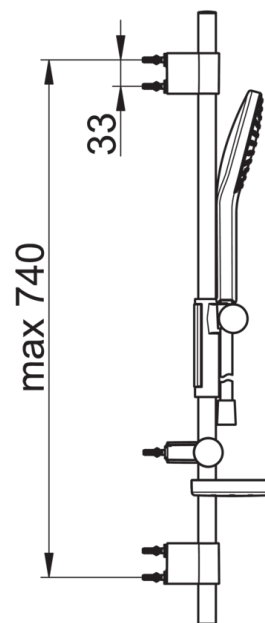

EAN: 6414150080494

www.oras.com/en/products/oras/product/431

Oras Hydractiva Style shower set including 1-spray hand shower, adjustable max 740 mm shower rail, soap tray, wall bracket and a 1750 mm shower hose. Hand shower with Sensitive spray (large & gently). With limescale protection technology. Max. flow rate 15 l/min (3 bar), white spray face, shower head size 110 mm x 120 mm.

- Shower
- Wall mounted
- Chrome
- shower holder, shower rail, hand shower, shower hose (1750 mm)

Technical data

Flow properties

Flow-rate at 300 kPa (with flow controller) **0.25 l/s**

Technical properties

Hot water supply **max. +65°C**
 Working pressure **50 - 500 kPa**
 Connection size **G1/2**
 Length / Height **720 mm**
 Material **plastic**

Spare parts

SP390

	Code
01	600378V
02	600356V