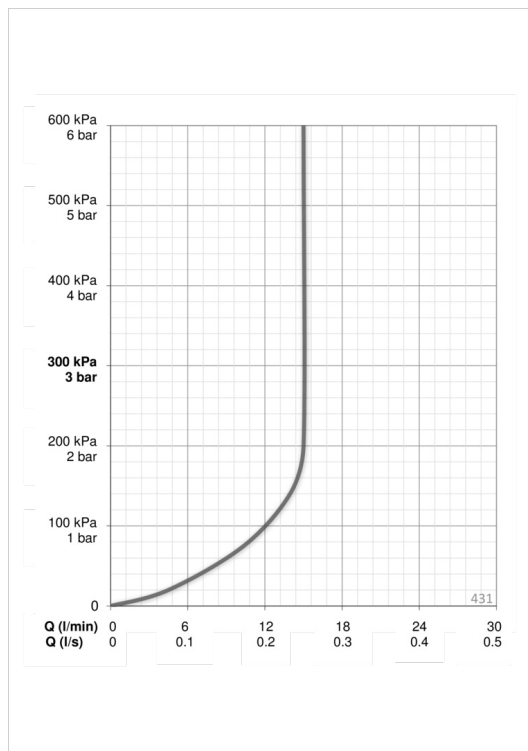

EAN: 6414150080494

www.oras.com/en/products/oras/product/431

Oras Hydractiva Style shower set including 1-spray hand shower, adjustable max 740 mm shower rail, soap tray, wall bracket and a 1750 mm shower hose. Hand shower with Sensitive spray (large & gently). With limescale protection technology. Max. flow rate 15 l/min (3 bar), white spray face, shower head size 110 mm x 120 mm.

- Shower
- Wall mounted
- Chrome
- shower holder, shower rail, hand shower, shower hose (1750 mm)

Technical data

Flow properties

Flow-rate at 300 kPa (with flow controller) **0.25 l/s**

Technical properties

Hot water supply **max. +65°C**
 Working pressure **50 - 500 kPa**
 Connection size **G1/2**
 Length / Height **720 mm**
 Material **plastic**

Spare parts

SP390

	Code
01	600378V
02	600356V