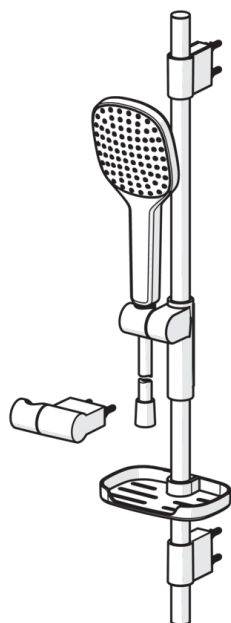

EAN: 6414150080494

www.oras.com/en/products/oras/product/431

Oras Hydractiva Style shower set including 1-spray hand shower, adjustable max 740 mm shower rail, soap tray, wall bracket and a 1750 mm shower hose. Hand shower with Sensitive spray (large & gently). With limescale protection technology. Max. flow rate 15 l/min (3 bar), white spray face, shower head size 110 mm x 120 mm.

- Shower
- Wall mounted
- Chrome
- shower holder, shower rail, hand shower, shower hose (1750 mm)

Technical data

Flow properties

Flow-rate at 300 kPa (with flow controller) **0.25 l/s**

Technical properties

Hot water supply **max. +65°C**
 Working pressure **50 - 500 kPa**
 Connection size **G1/2**
 Length / Height **720 mm**
 Material **plastic**

Spare parts

SP390

	Code
01	600378V
02	600356V