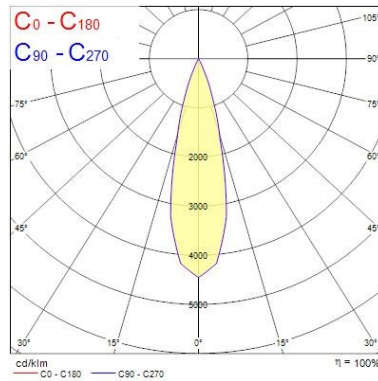

Optical data

Fixture luminous flux (lm)	702
Luminaire efficacy (lm/W)	70
LOR (%)	100
Colour temperature (K)	3000
Light colour	Warm White
CRI (Ra)	90
Colour Variation Initial (SDCM)	SDCM3
Adjustable chromaticity	N
Beam Angle (°)	24
Photobiological Risk Group	RG1

Lifetime data

Lifespan L70 B50	100000
Lifespan L80 B20	100000
Lifespan L90 B10	68500

Physical data

Housing colour	Black
IP rating	IP20
IK rating	IK02
Nominal Product Width (mm)	76
Nominal Product Height (mm)	115
Weight (kg)	0.38
Recessed Depth (mm)	115

Packaging

Single packaging type	Carton
Product EAN number	5025768562343
Packaging single length / height (cm)	17.5
Packaging single width (cm)	15.0
Packaging single depth (cm)	17.5

Myriad Adjustable Square - Black with Silver bezel

PHOTOMETRY

Distance [m]	Cone diameter [m]	E ₀ [lx]	E ₁ [lx]
0.5	0.23	12603	8025
1.0	0.47	3126	1456
1.5	0.70	1359	647
2.0	0.94	791	364
2.5	1.17	500	233
3.0	1.41	347	162

Distance [m] Cone diameter [m] Illuminance [lx]
C0 - C180 (Half beam angle: 26.4°)