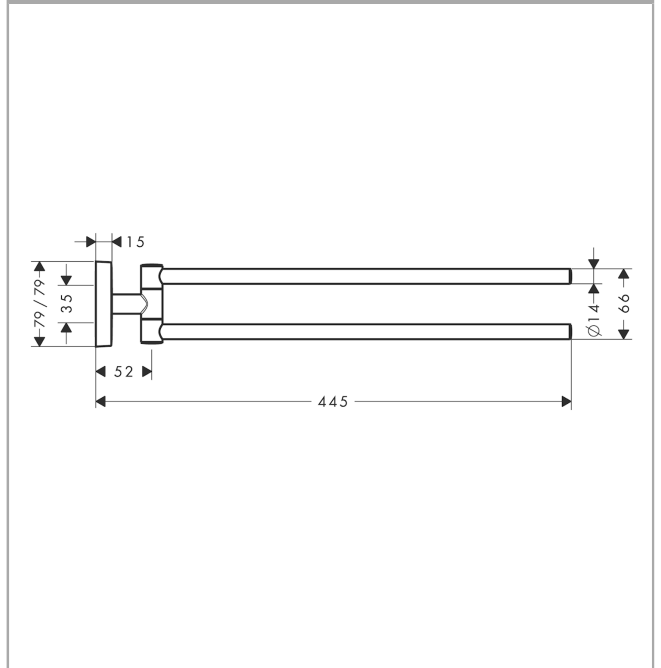

PuraVida

Towel holder twin-handle

Surfaces: **Chrome** Article Number: **41512000**

Description

product features

- material: brass
- wall-mounted
- material holder: metal
- length 445 mm
- swivelling

Product image

Scale drawing

PuraVida

Towel holder twin-handle

Surfaces: **Chrome** Article Number: **41512000**

Exploded Drawing

Year of production: >07/09

PuraVida

Towel holder twin-handle

Surfaces: **Chrome** Article Number: **41512000**

Spare part list

Year of production: >07/09

Pos.	Description	Article Number	PC	PU
1	O-ring 45x2,5	98432000	1	1
2	support element	98539000	8	1
3	mounting set	96179000	4	1
4	escutcheon	95374000	9	1
5	hollow set screw M4x4	98540000	1	1