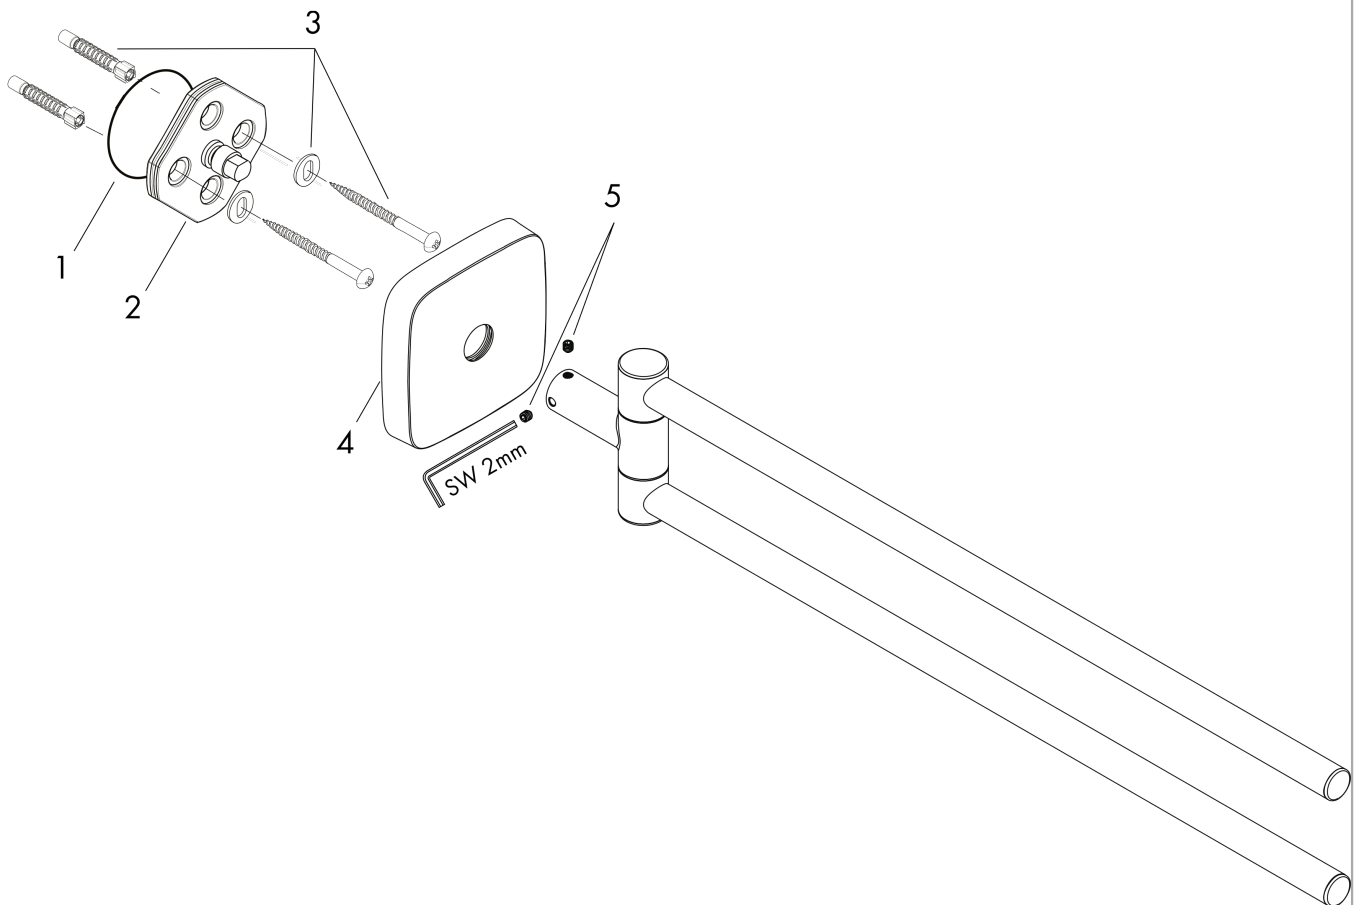

PuraVida

Towel holder twin-handle

Surfaces: **Chrome** Article Number: **41512000**

Description

product features

- material: brass
- wall-mounted
- material holder: metal
- length 445 mm
- swivelling

Product image

Scale drawing

PuraVida

Towel holder twin-handle

Surfaces: **Chrome** Article Number: **41512000**

Exploded Drawing

Year of production: >07/09

PuraVida

Towel holder twin-handle

Surfaces: **Chrome** Article Number: **41512000**

Spare part list

Year of production: >07/09

Pos.	Description	Article Number	PC	PU
1	O-ring 45x2,5	98432000	1	1
2	support element	98539000	8	1
3	mounting set	96179000	4	1
4	escutcheon	95374000	9	1
5	hollow set screw M4x4	98540000	1	1