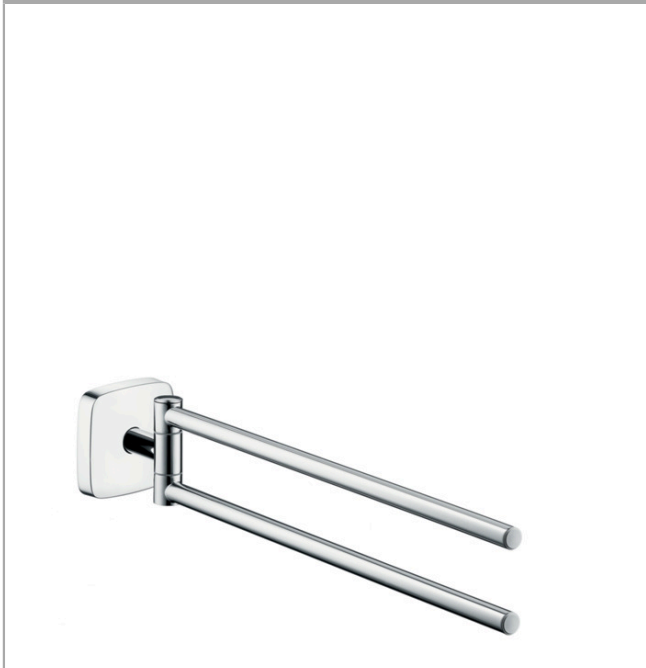

PuraVida

Towel holder twin-handle

Surfaces: **Chrome** Article Number: **41512000**

Description

product features

- material: brass
- wall-mounted
- material holder: metal
- length 445 mm
- swivelling

Product image

Scale drawing

PuraVida

Towel holder twin-handle

Surfaces: **Chrome** Article Number: **41512000**

Exploded Drawing

Year of production: >07/09

PuraVida

Towel holder twin-handle

Surfaces: **Chrome** Article Number: **41512000**

Spare part list

Year of production: >07/09

Pos.	Description	Article Number	PC	PU
1	O-ring 45x2,5	98432000	1	1
2	support element	98539000	8	1
3	mounting set	96179000	4	1
4	escutcheon	95374000	9	1
5	hollow set screw M4x4	98540000	1	1