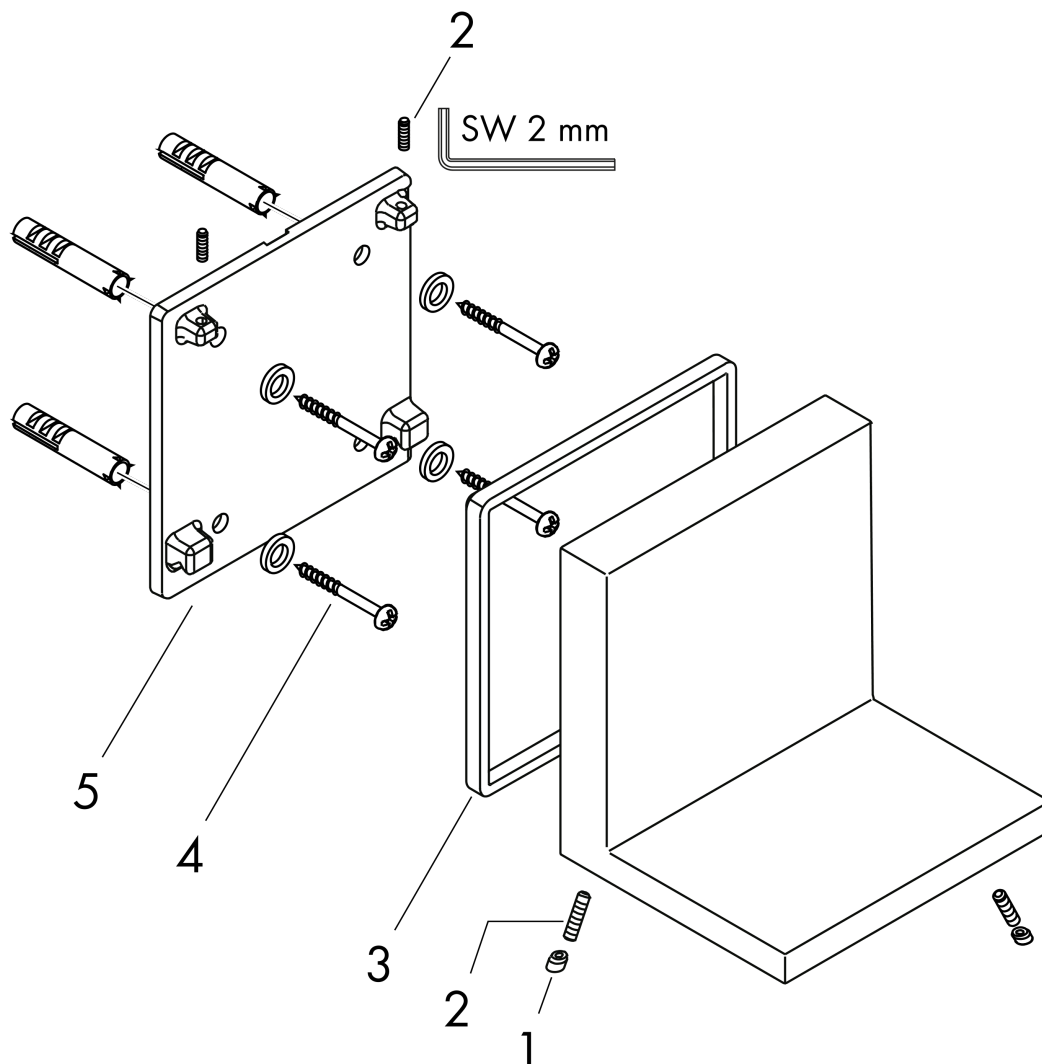

AXOR ShowerSolutions Shelf 240/120

Surfaces: **Chrome** Article Number: **40873000**

Description

product features

- material: metal
- for use with either vertical or horizontal installation of the basic set
- when positioning the shelf between waterconducting parts (no.10755000, no.10751000, no.10942000, no.10972000, no.10651000, no.28491000) in joined installation (10 mm distance), it is recommended to use basic set no.40878180
- suitable for installation with or without basic set no. 40878180

Product image

Scale drawing

AXOR ShowerSolutions

Shelf 240/120

Surfaces: **Chrome** Article Number: **40873000**

Installation examples

AXOR ShowerSolutions

Shelf 240/120

Surfaces: **Chrome** Article Number: **40873000**

Exploded Drawing

Year of production: >01/09

AXOR ShowerSolutions

Shelf 240/120

Surfaces: **Chrome** Article Number: **40873000**

Spare part list

Year of production: >01/09

Pos.	Description	Article Number	PC	PU
1	screw cover	96338000	1	1
2	hollow set screw M4x16	97663000	1	1
3	seal	97737000	3	1
4	mounting set	96179000	4	1
5	support element	95312000	19	1