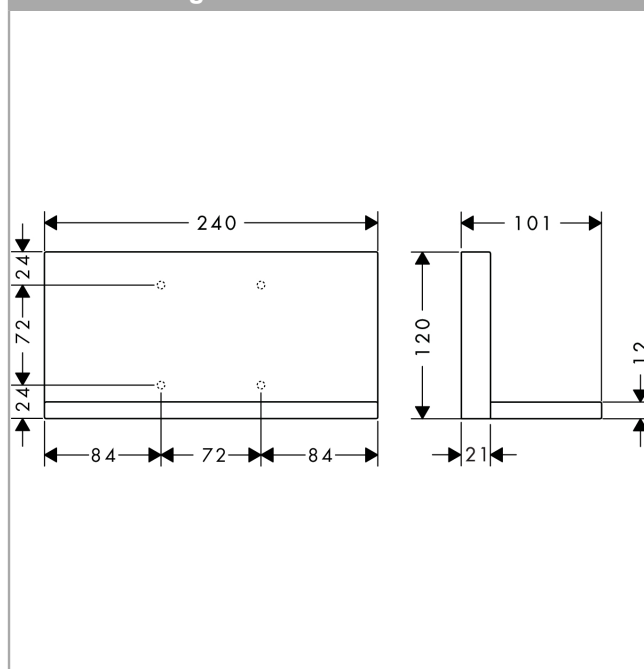

AXOR ShowerSolutions Shelf 240/120

Surfaces: **Chrome** Article Number: **40873000**

Description

product features

- material: metal
- for use with either vertical or horizontal installation of the basic set
- when positioning the shelf between waterconducting parts (no.10755000, no.10751000, no.10942000, no.10972000, no.10651000, no.28491000) in joined installation (10 mm distance), it is recommended to use basic set no.40878180
- suitable for installation with or without basic set no. 40878180

Product image

Scale drawing

AXOR ShowerSolutions

Shelf 240/120

Surfaces: **Chrome** Article Number: **40873000**

Installation examples

AXOR ShowerSolutions

Shelf 240/120

Surfaces: **Chrome** Article Number: **40873000**

Exploded Drawing

Year of production: >01/09

AXOR ShowerSolutions

Shelf 240/120

Surfaces: **Chrome** Article Number: **40873000**

Spare part list

Year of production: >01/09

Pos.	Description	Article Number	PC	PU
1	screw cover	96338000	1	1
2	hollow set screw M4x16	97663000	1	1
3	seal	97737000	3	1
4	mounting set	96179000	4	1
5	support element	95312000	19	1