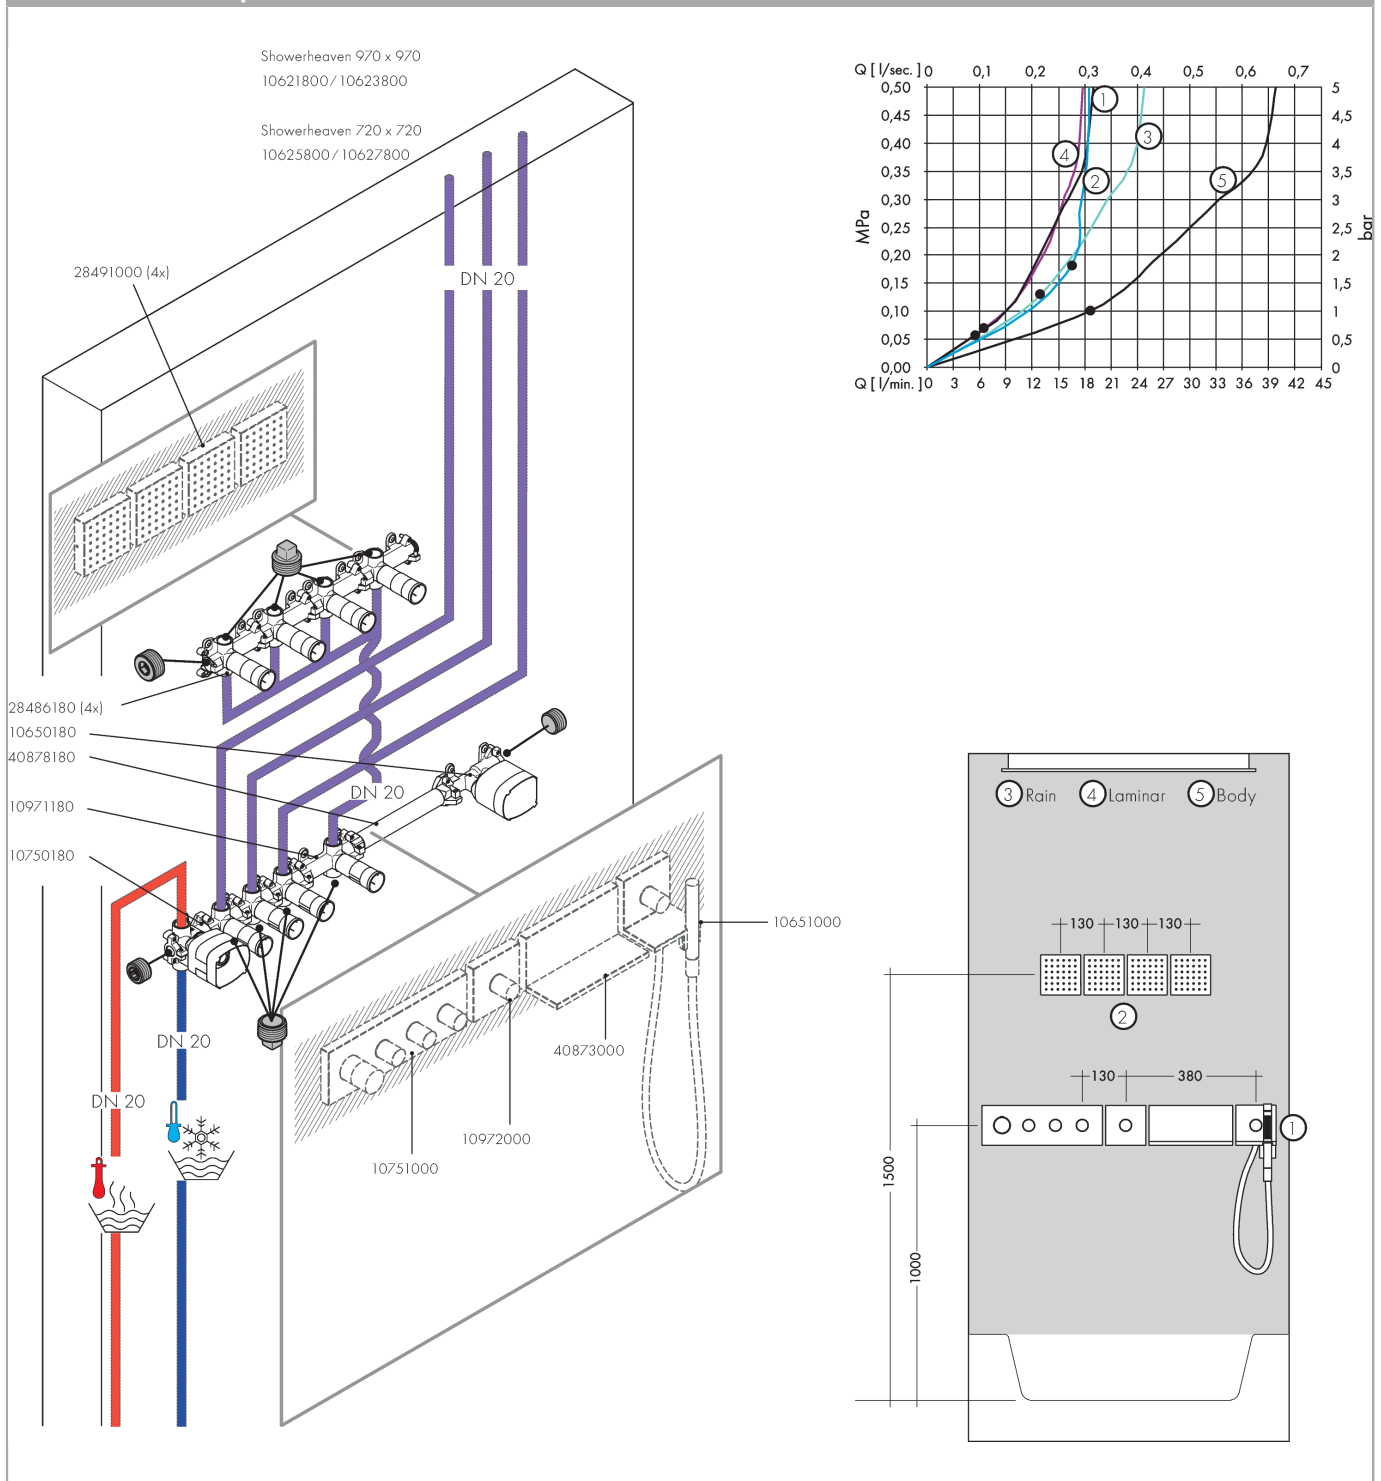

AXOR ShowerSolutions Shelf 240/120

Surfaces: **Chrome** Article Number: **40873000**

Description

product features

- material: metal
- for use with either vertical or horizontal installation of the basic set
- when positioning the shelf between waterconducting parts (no.10755000, no.10751000, no.10942000, no.10972000, no.10651000, no.28491000) in joined installation (10 mm distance), it is recommended to use basic set no.40878180
- suitable for installation with or without basic set no. 40878180

Product image

Scale drawing

AXOR ShowerSolutions

Shelf 240/120

Surfaces: **Chrome** Article Number: **40873000**

Installation examples

AXOR ShowerSolutions

Shelf 240/120

Surfaces: **Chrome** Article Number: **40873000**

Exploded Drawing

Year of production: >01/09

AXOR ShowerSolutions

Shelf 240/120

Surfaces: **Chrome** Article Number: **40873000**

Spare part list

Year of production: >01/09

Pos.	Description	Article Number	PC	PU
1	screw cover	96338000	1	1
2	hollow set screw M4x16	97663000	1	1
3	seal	97737000	3	1
4	mounting set	96179000	4	1
5	support element	95312000	19	1