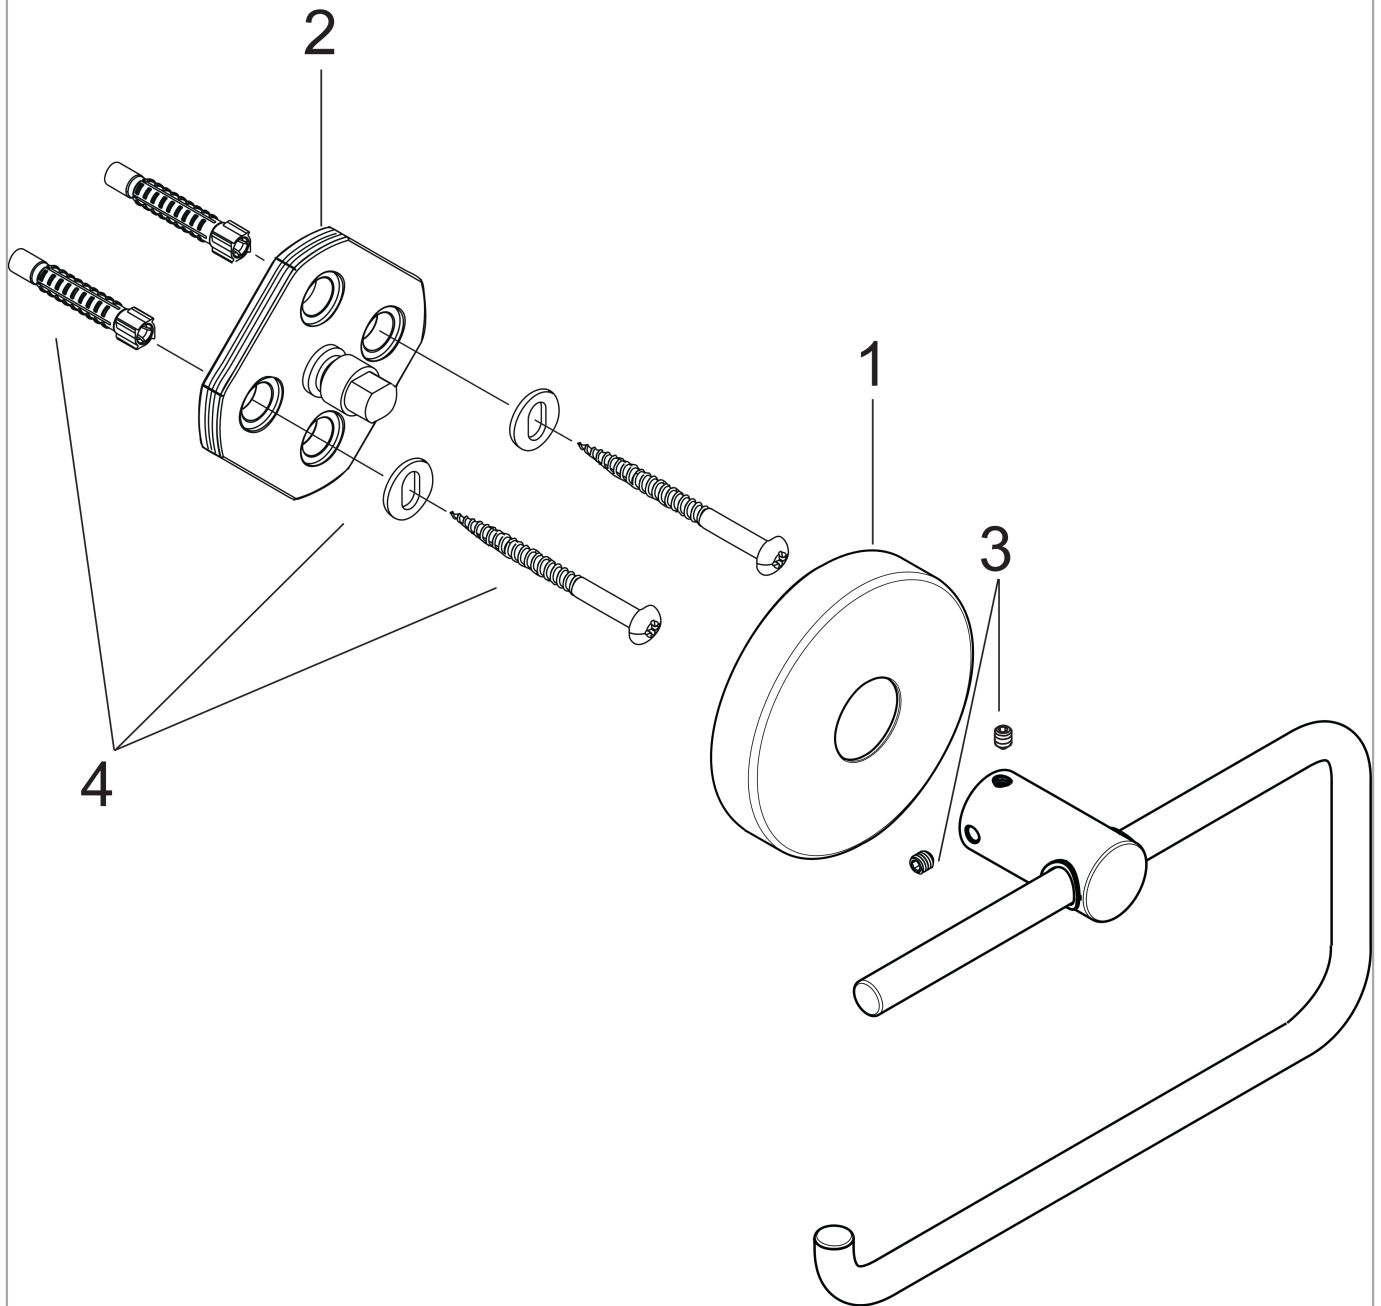

**Logis**

**Roll holder without cover**

Surfaces: **Chrome** Article Number: **40526000**

**Description**

**product features**

- material: brass
- wall-mounted
- material holder: metal

**Product image**

**Scale drawing**

**Logis**

**Roll holder without cover**

Surfaces: **Chrome** Article Number: **40526000**

**Exploded Drawing**

Year of production: >11/08

**Logis**

**Roll holder without cover**

Surfaces: **Chrome** Article Number: **40526000**

**Spare part list**

Year of production: >11/08

<b>Pos.</b>	<b>Description</b>	<b>Article Number</b>	<b>PC</b>	<b>PU</b>
1	escutcheon	98538000	6	1
2	support element	98539000	8	1
3	hollow set screw M4x4	98540000	1	1
4	mounting set	96179000	4	1