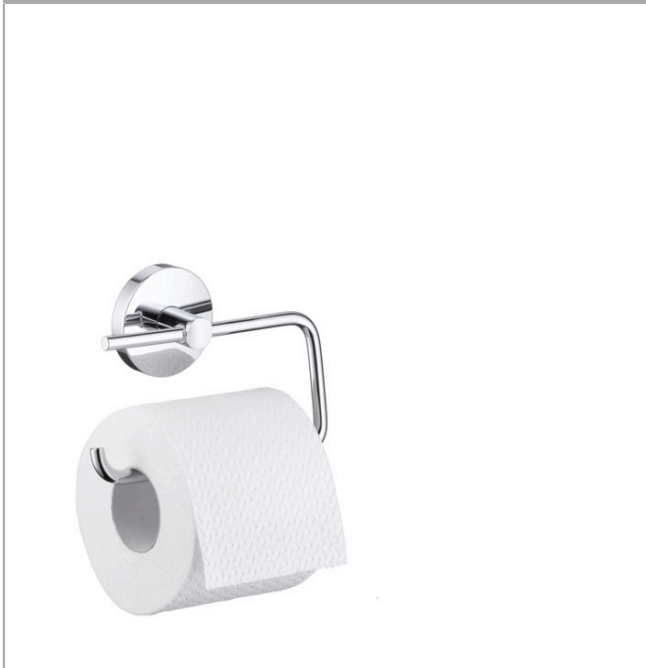

**Logis**

**Roll holder without cover**

Surfaces: **Chrome** Article Number: **40526000**

**Description**

**product features**

- material: brass
- wall-mounted
- material holder: metal

**Product image**

**Scale drawing**

**Logis**

**Roll holder without cover**

Surfaces: **Chrome** Article Number: **40526000**

**Exploded Drawing**

Year of production: >11/08

**Logis**

**Roll holder without cover**

Surfaces: **Chrome** Article Number: **40526000**