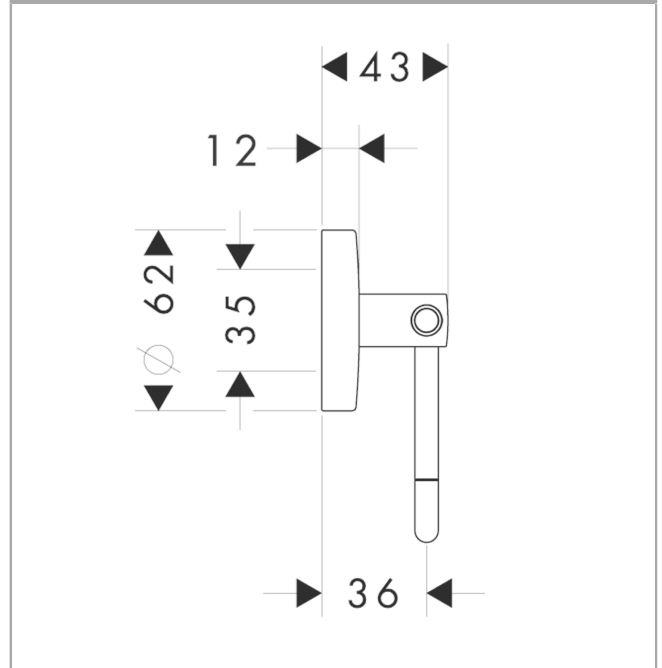

**Logis**

**Roll holder without cover**

Surfaces: **Chrome** Article Number: **40526000**

**Description**

**product features**

- material: brass
- wall-mounted
- material holder: metal

**Product image**

**Scale drawing**

**Logis**

**Roll holder without cover**

Surfaces: **Chrome** Article Number: **40526000**

**Exploded Drawing**

Year of production: >11/08

**Logis**

**Roll holder without cover**

Surfaces: **Chrome** Article Number: **40526000**

**Spare part list**

Year of production: >11/08

<b>Pos.</b>	<b>Description</b>	<b>Article Number</b>	<b>PC</b>	<b>PU</b>
1	escutcheon	98538000	6	1
2	support element	98539000	8	1
3	hollow set screw M4x4	98540000	1	1
4	mounting set	96179000	4	1