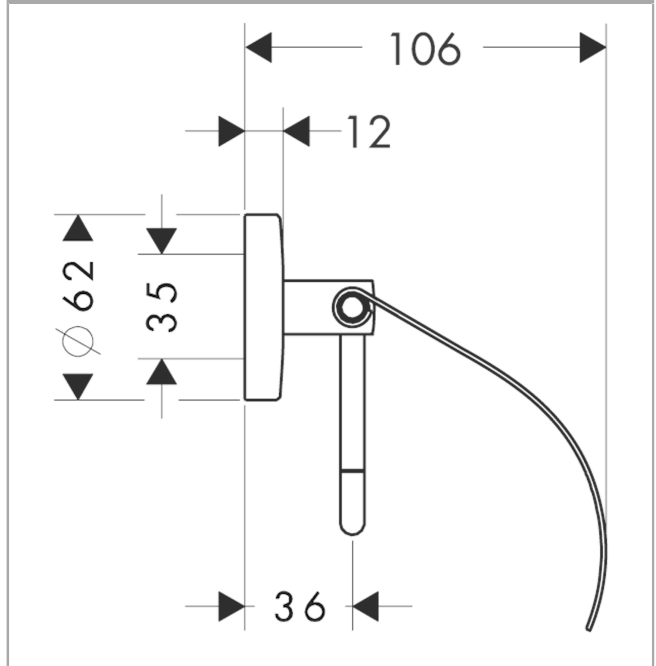

Logis

Roll holder with cover

Surfaces: **Chrome** Article Number: **40523000**

Description

product features

- material: brass
- wall-mounted
- material holder: metal

Product image

Scale drawing

Logis

Roll holder with cover

Surfaces: **Chrome** Article Number: **40523000**

Exploded Drawing

Year of production: >09/08

Logis

Roll holder with cover

Surfaces: **Chrome** Article Number: **40523000**

Spare part list

Year of production: >09/08

| Pos. | Description | Article Number | PC | PU |
|-------------|-----------------------|-----------------------|-----------|-----------|
| 1 | escutcheon | 98538000 | 6 | 1 |
| 2 | support element | 98539000 | 8 | 1 |
| 3 | hollow set screw M4x4 | 98540000 | 1 | 1 |
| 4 | mounting set | 96179000 | 4 | 1 |