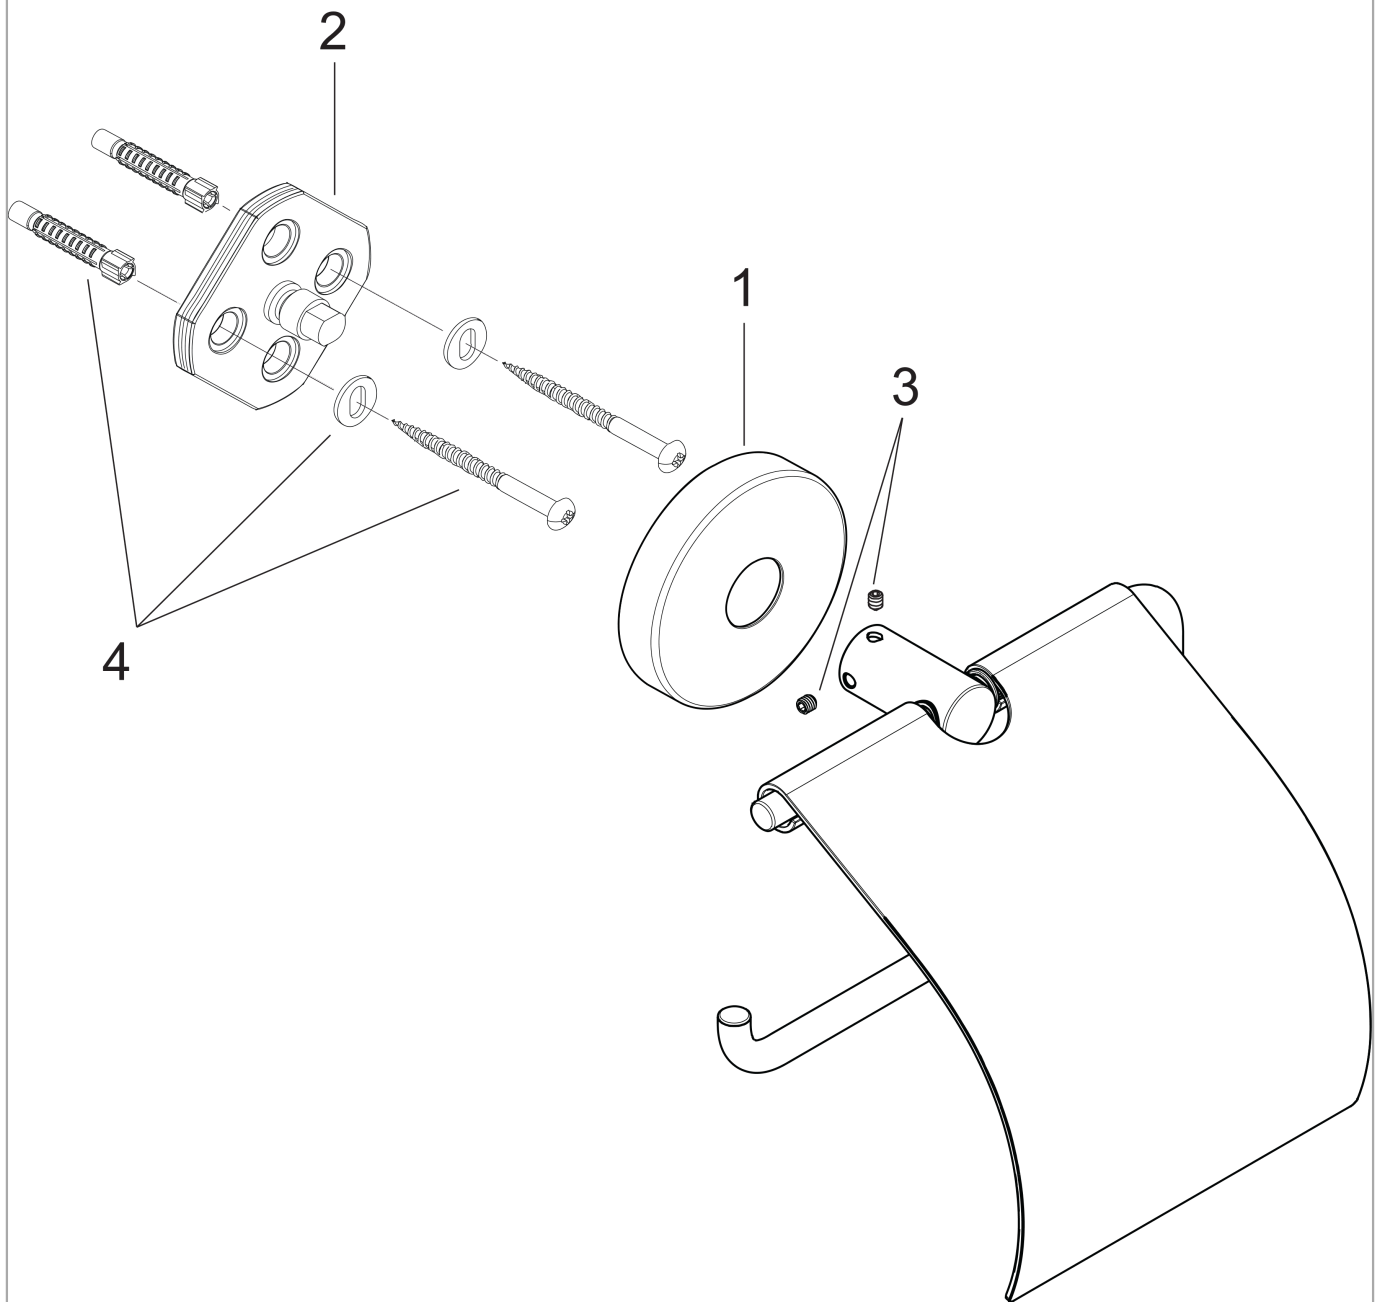

Logis

Roll holder with cover

Surfaces: **Chrome** Article Number: **40523000**

Description

product features

- material: brass
- wall-mounted
- material holder: metal

Product image

Scale drawing

Logis

Roll holder with cover

Surfaces: **Chrome** Article Number: **40523000**

Exploded Drawing

Year of production: >09/08

Logis

Roll holder with cover

Surfaces: **Chrome** Article Number: **40523000**

Spare part list

Year of production: >09/08

| Pos. | Description | Article Number | PC | PU |
|-------------|-----------------------|-----------------------|-----------|-----------|
| 1 | escutcheon | 98538000 | 6 | 1 |
| 2 | support element | 98539000 | 8 | 1 |
| 3 | hollow set screw M4x4 | 98540000 | 1 | 1 |
| 4 | mounting set | 96179000 | 4 | 1 |