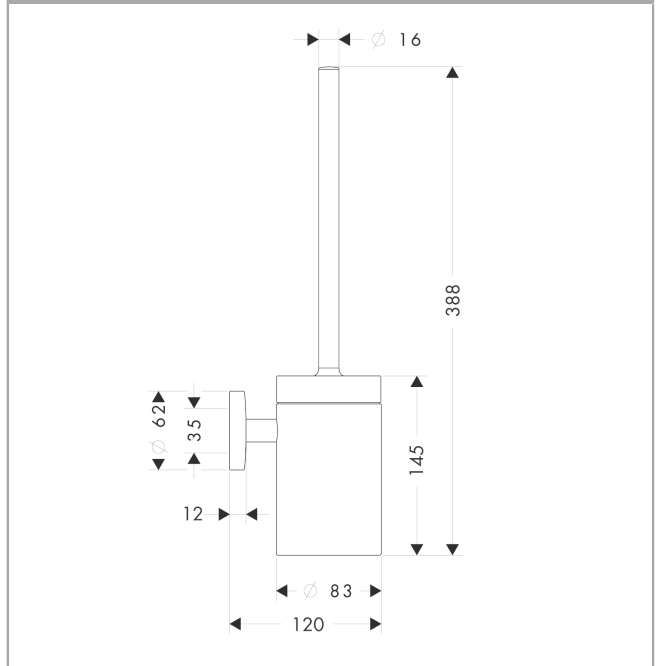

**Logis**

**Toilet brush with tumbler wall-mounted**

Surfaces: **Chrome** Article Number: **40522000**

**Description**

**product features**

- material holder: metal
- material: brass, crystal glass
- wall-mounted

**Product image**

**Scale drawing**

**Logis**

**Toilet brush with tumbler wall-mounted**

Surfaces: **Chrome** Article Number: **40522000**

**Exploded Drawing**

Year of production: >09/08

**Logis**

**Toilet brush with tumbler wall-mounted**

Surfaces: **Chrome** Article Number: **40522000**

**Spare part list**

Year of production: >09/08

<b>Pos.</b>	<b>Description</b>	<b>Article Number</b>	<b>PC</b>	<b>PU</b>
1	escutcheon	98538000	6	1
2	support element	98539000	8	1
3	hollow set screw M4x4	98540000	1	1
4	mounting set	96179000	4	1
5	stick with brush	95577000	10	1
6	WC-brush black	40068000	7	1
7	glass cup on its own	98548000	9	1