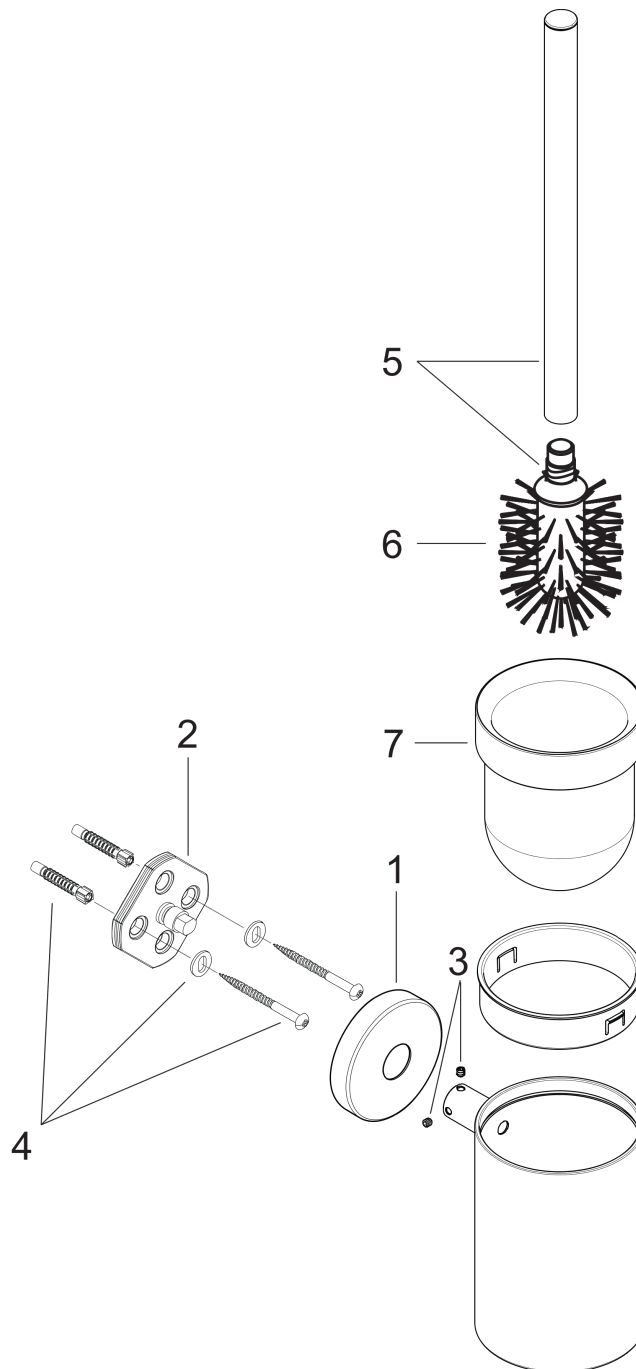

**Logis**

**Toilet brush with tumbler wall-mounted**

Surfaces: **Chrome** Article Number: **40522000**

**Description**

**product features**

- material holder: metal
- material: brass, crystal glass
- wall-mounted

**Product image**

**Scale drawing**

**Logis**

**Toilet brush with tumbler wall-mounted**

Surfaces: **Chrome** Article Number: **40522000**

**Exploded Drawing**

Year of production: >09/08

**Logis**

**Toilet brush with tumbler wall-mounted**

Surfaces: **Chrome** Article Number: **40522000**

**Spare part list**

Year of production: >09/08

<b>Pos.</b>	<b>Description</b>	<b>Article Number</b>	<b>PC</b>	<b>PU</b>
1	escutcheon	98538000	6	1
2	support element	98539000	8	1
3	hollow set screw M4x4	98540000	1	1
4	mounting set	96179000	4	1
5	stick with brush	95577000	10	1
6	WC-brush black	40068000	7	1
7	glass cup on its own	98548000	9	1