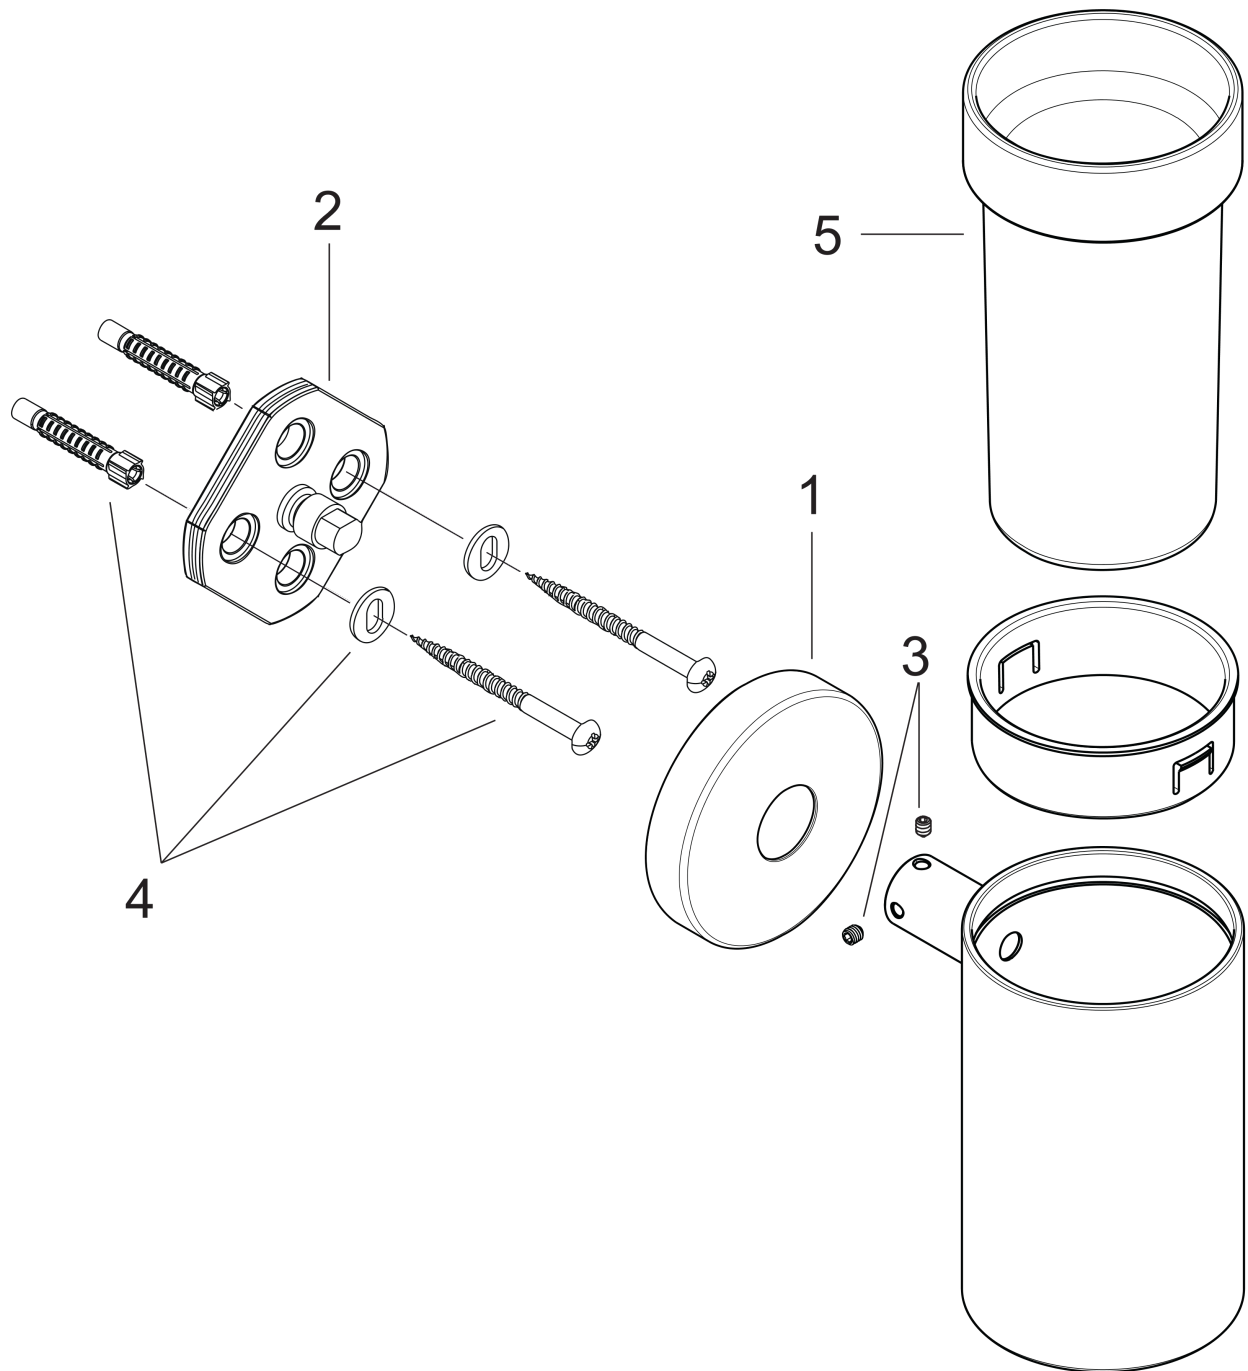

Logis

Toothbrush tumbler

Surfaces: **Chrome** Article Number: **40518000**

Description

product features

- material: brass, crystal glass
- wall-mounted
- material holder: metal

Product image

Scale drawing

Logis
Toothbrush tumbler

Surfaces: **Chrome** Article Number: **40518000**

Exploded Drawing

Year of production: >09/08

Logis

Toothbrush tumbler

Surfaces: **Chrome** Article Number: **40518000**

Spare part list

Year of production: >09/08

Pos.	Description	Article Number	PC	PU
1	escutcheon	98538000	6	1
2	support element	98539000	8	1
3	hollow set screw M4x4	98540000	1	1
4	mounting set	96179000	4	1
5	tumbler on its own	98546000	10	1