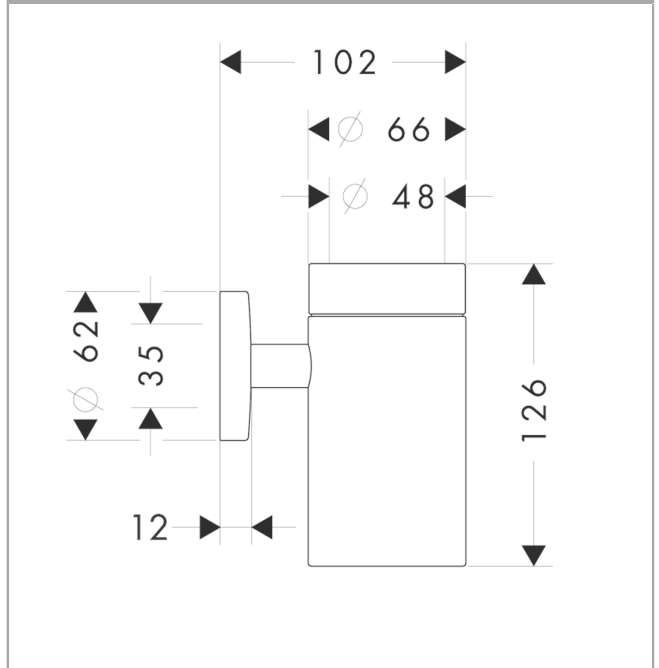

Logis

Toothbrush tumbler

Surfaces: **Chrome** Article Number: **40518000**

Description

product features

- material: brass, crystal glass
- wall-mounted
- material holder: metal

Product image

Scale drawing

Logis
Toothbrush tumbler

Surfaces: **Chrome** Article Number: **40518000**

Exploded Drawing

Year of production: >09/08

Logis

Toothbrush tumbler

Surfaces: **Chrome** Article Number: **40518000**

Spare part list

Year of production: >09/08

Pos.	Description	Article Number	PC	PU
1	escutcheon	98538000	6	1
2	support element	98539000	8	1
3	hollow set screw M4x4	98540000	1	1
4	mounting set	96179000	4	1
5	tumbler on its own	98546000	10	1