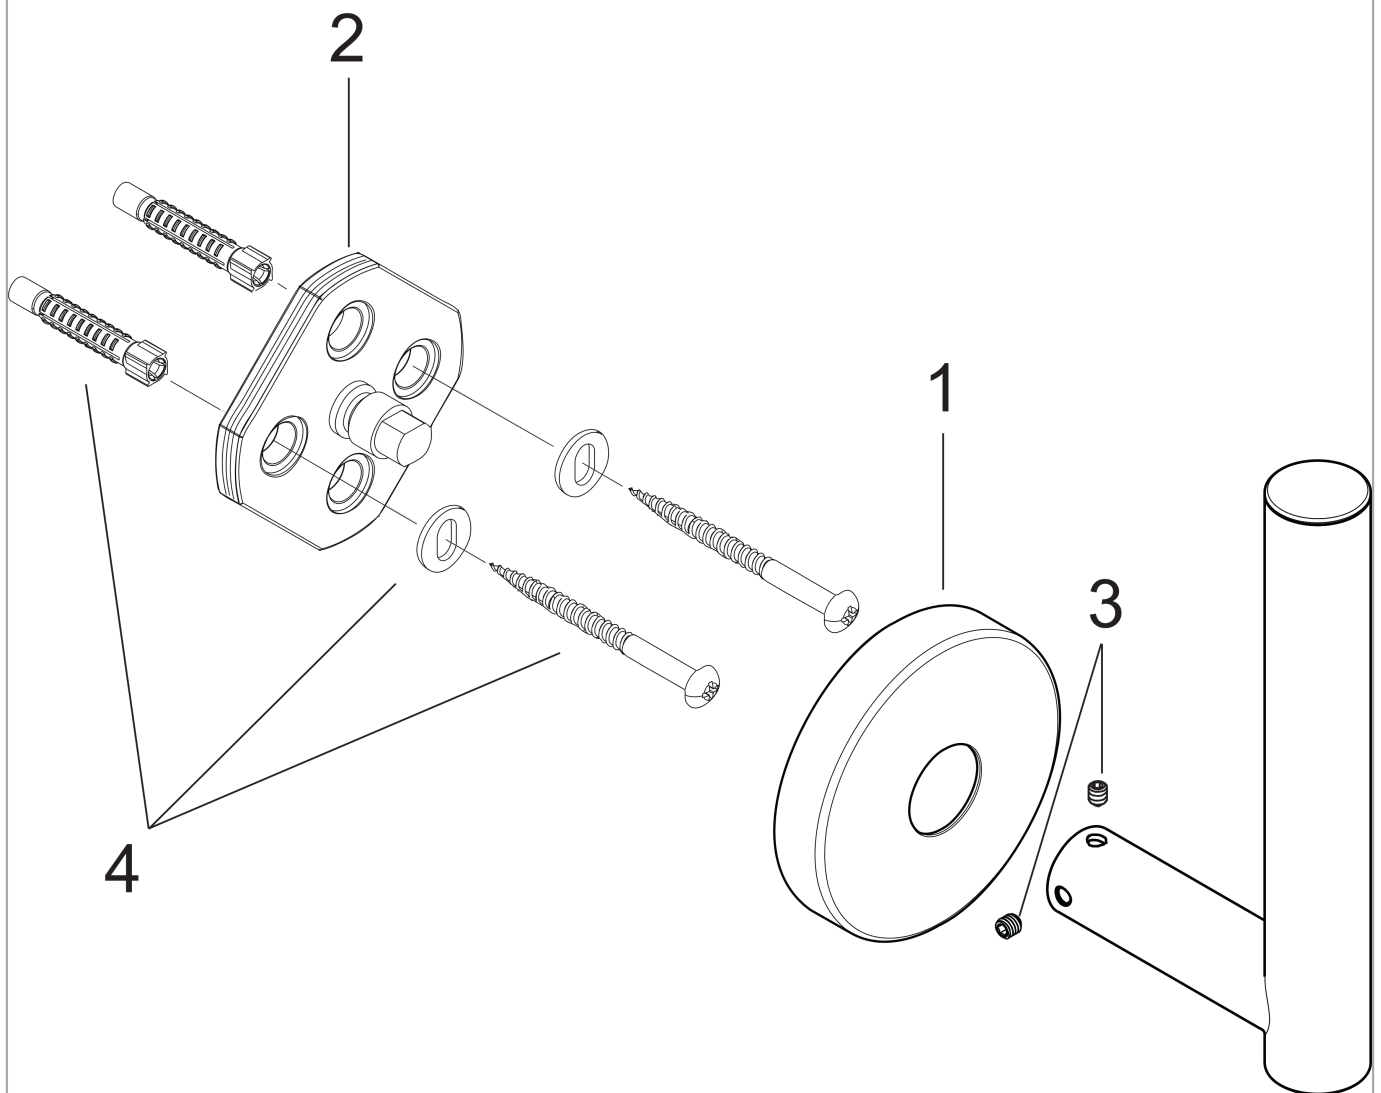

Logis

Spare roll holder

Surfaces: **Chrome** Article Number: **40517000**

Description

product features

- material: brass
- wall-mounted
- for spare rolls

Product image

Scale drawing

Logis

Spare roll holder

Surfaces: **Chrome**

Article Number: **40517000**

Exploded Drawing

Year of production: >09/08

Logis

Spare roll holder

Surfaces: **Chrome** Article Number: **40517000**

Spare part list

Year of production: >09/08

| Pos. | Description | Article Number | PC | PU |
|-------------|-----------------------|-----------------------|-----------|-----------|
| 1 | escutcheon | 98538000 | 6 | 1 |
| 2 | support element | 98539000 | 8 | 1 |
| 3 | hollow set screw M4x4 | 98540000 | 1 | 1 |
| 4 | mounting set | 96179000 | 4 | 1 |