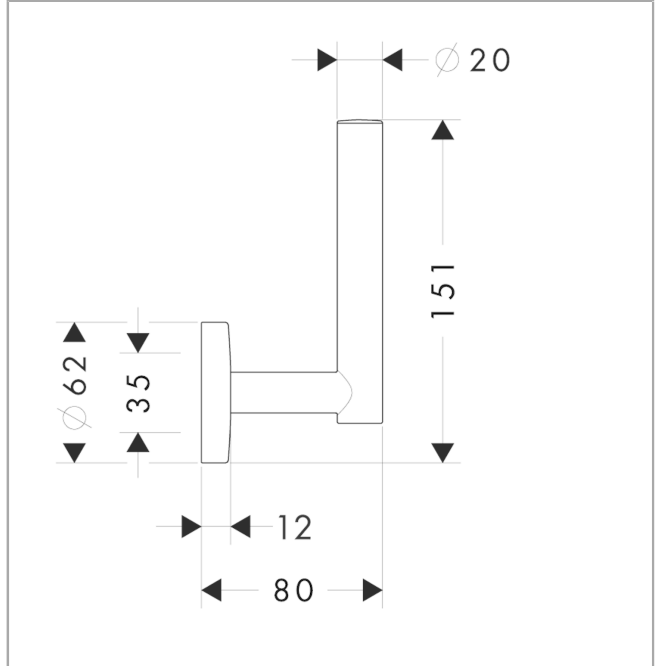

Logis

Spare roll holder

Surfaces: **Chrome** Article Number: **40517000**

Description

product features

- material: brass
- wall-mounted
- for spare rolls

Product image

Scale drawing

Logis

Spare roll holder

Surfaces: **Chrome**

Article Number: **40517000**

Exploded Drawing

Year of production: >09/08

Logis

Spare roll holder

Surfaces: **Chrome** Article Number: **40517000**

Spare part list

Year of production: >09/08

| Pos. | Description | Article Number | PC | PU |
|-------------|-----------------------|-----------------------|-----------|-----------|
| 1 | escutcheon | 98538000 | 6 | 1 |
| 2 | support element | 98539000 | 8 | 1 |
| 3 | hollow set screw M4x4 | 98540000 | 1 | 1 |
| 4 | mounting set | 96179000 | 4 | 1 |