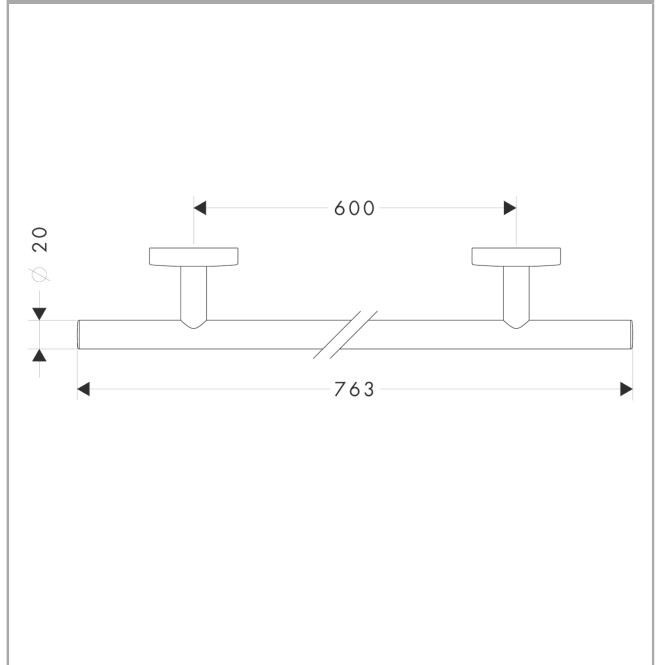

Logis**Bath towel rail**Surfaces: **Chrome** Article Number: **40516000****Description****product features**

- drilling distance 600 mm
- material: brass
- wall-mounted
- material holder: metal
- length 763 mm

Product image**Scale drawing**

Logis

Bath towel rail

Surfaces: **Chrome**

Article Number: **40516000**

Exploded Drawing

Year of production: >09/08

Logis

Bath towel rail

Surfaces: **Chrome** Article Number: **40516000**

Spare part list

Year of production: >09/08

Pos.	Description	Article Number	PC	PU
1	escutcheon	95108000	6	1
2	support element	98539000	8	1
3	hollow set screw M4x4	98540000	1	1
4	mounting set	96179000	4	1