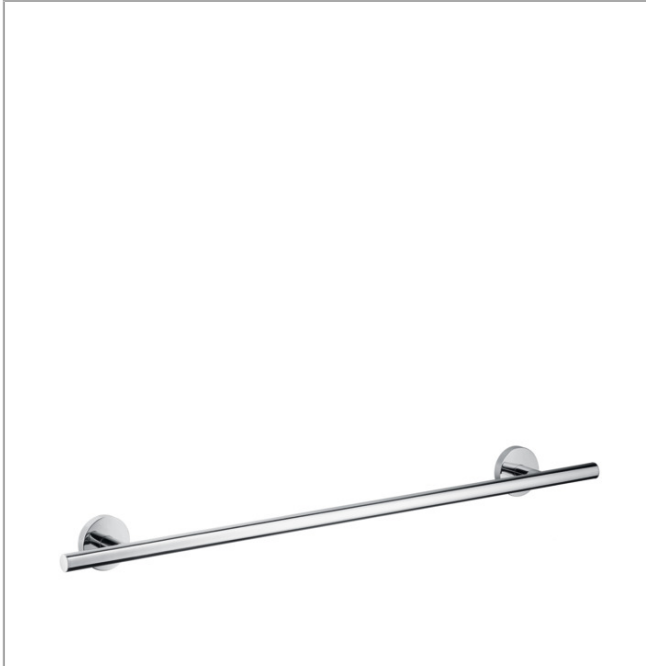

Logis**Bath towel rail**Surfaces: **Chrome** Article Number: **40516000****Description****product features**

- drilling distance 600 mm
- material: brass
- wall-mounted
- material holder: metal
- length 763 mm

Product image**Scale drawing**

Logis

Bath towel rail

Surfaces: **Chrome**

Article Number: **40516000**

Exploded Drawing

Year of production: >09/08

Logis

Bath towel rail

Surfaces: **Chrome** Article Number: **40516000**

Spare part list

Year of production: >09/08

Pos.	Description	Article Number	PC	PU
1	escutcheon	95108000	6	1
2	support element	98539000	8	1
3	hollow set screw M4x4	98540000	1	1
4	mounting set	96179000	4	1