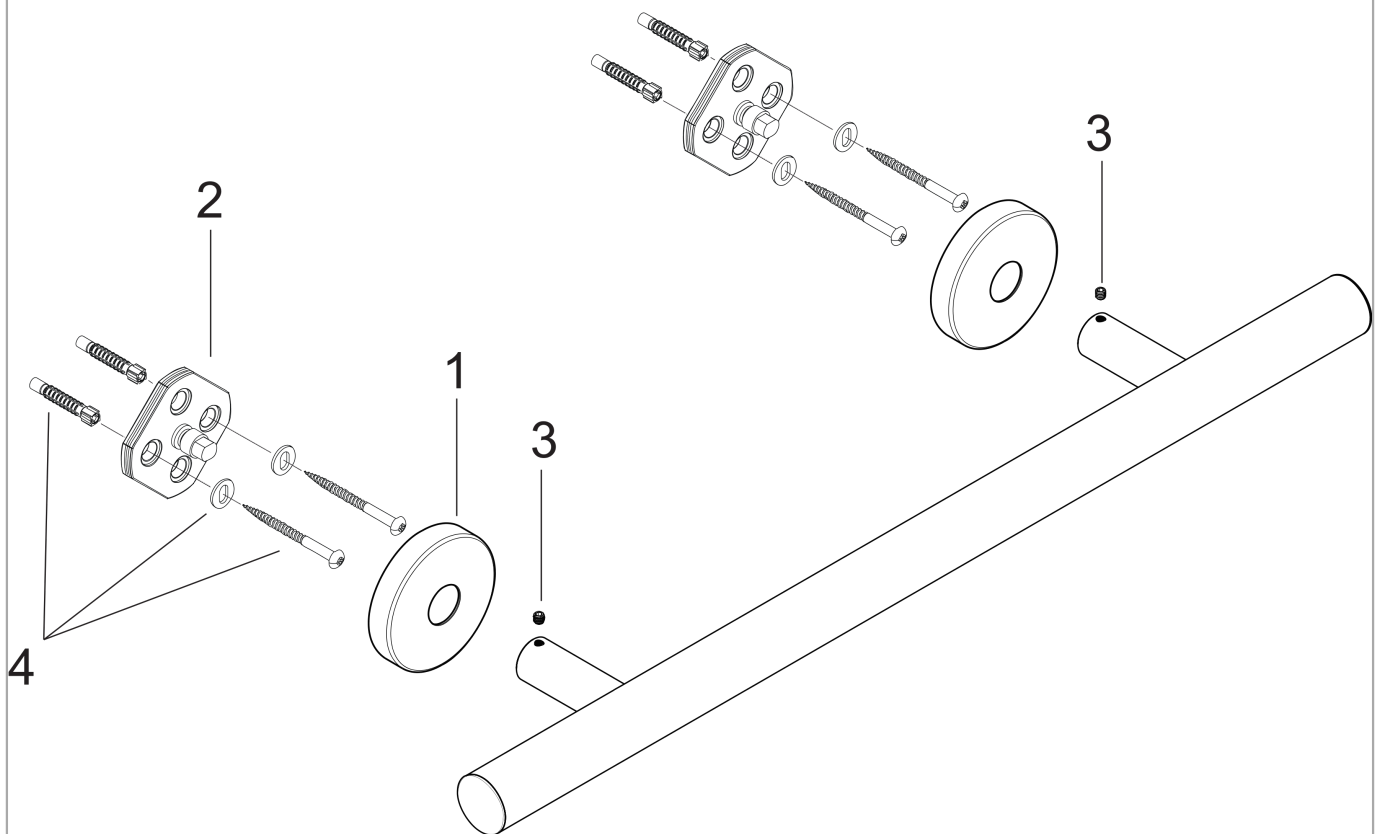

Logis**Bath towel rail**Surfaces: **Chrome** Article Number: **40516000****Description****product features**

- drilling distance 600 mm
- material: brass
- wall-mounted
- material holder: metal
- length 763 mm

Product image**Scale drawing**

Logis

Bath towel rail

Surfaces: **Chrome**

Article Number: **40516000**

Exploded Drawing

Year of production: >09/08

Logis

Bath towel rail

Surfaces: **Chrome** Article Number: **40516000**

Spare part list

Year of production: >09/08

Pos.	Description	Article Number	PC	PU
1	escutcheon	95108000	6	1
2	support element	98539000	8	1
3	hollow set screw M4x4	98540000	1	1
4	mounting set	96179000	4	1