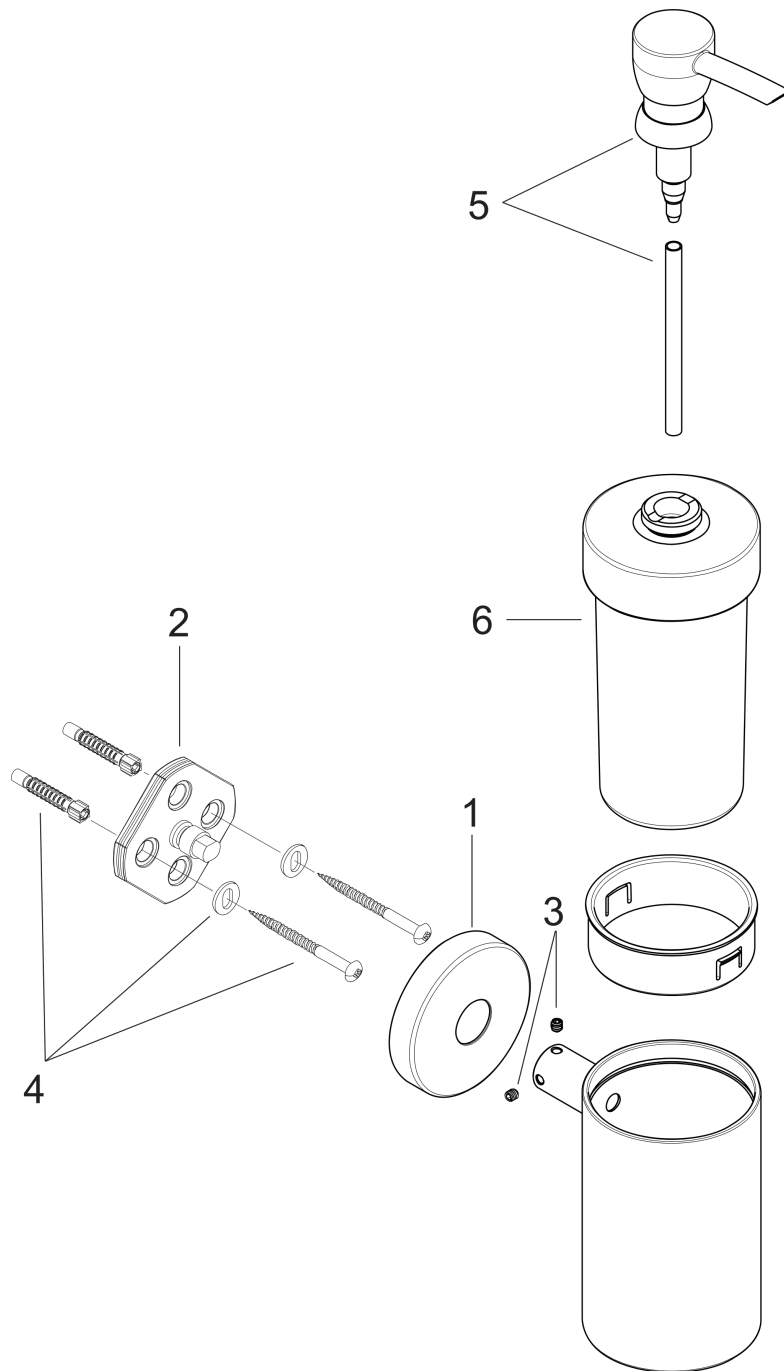

Logis

Liquid soap dispenser

Surfaces: **Chrome** Article Number: **40514000**

Description

product features

- wall-mounted
- material: brass, crystal glass
- filling capacity 125 ml
- dosage 1.5 ml
- material holder: metal

Product image

Scale drawing

Logis
Liquid soap dispenser

Surfaces: **Chrome** Article Number: **40514000**

Exploded Drawing

Year of production: >09/08

Logis

Liquid soap dispenser

Surfaces: **Chrome** Article Number: **40514000**

Spare part list

Year of production: >09/08

Pos.	Description	Article Number	PC	PU
1	escutcheon	98538000	6	1
2	support element	98539000	8	1
3	hollow set screw M4x4	98540000	1	1
4	mounting set	96179000	4	1
5	pump	96306000	6	1
6	glass for lotion dispenser	98544000	10	1