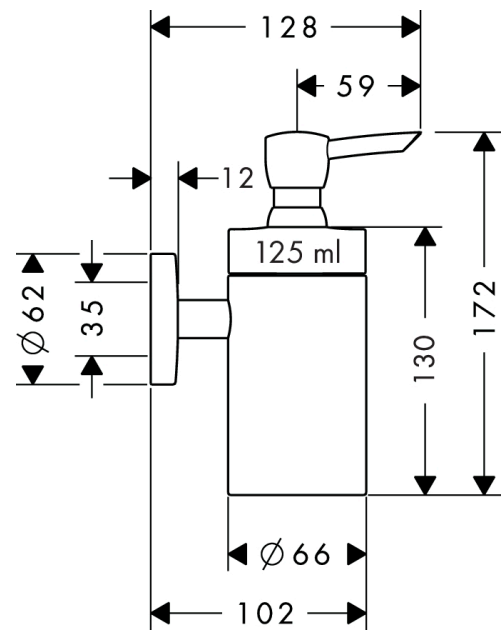

Logis

Liquid soap dispenser

Surfaces: **Chrome** Article Number: **40514000**

Description

product features

- wall-mounted
- material: brass, crystal glass
- filling capacity 125 ml
- dosage 1.5 ml
- material holder: metal

Product image

Scale drawing

Logis
Liquid soap dispenser

Surfaces: **Chrome** Article Number: **40514000**

Exploded Drawing

Year of production: >09/08

Logis

Liquid soap dispenser

Surfaces: **Chrome** Article Number: **40514000**

Spare part list

Year of production: >09/08

Pos.	Description	Article Number	PC	PU
1	escutcheon	98538000	6	1
2	support element	98539000	8	1
3	hollow set screw M4x4	98540000	1	1
4	mounting set	96179000	4	1
5	pump	96306000	6	1
6	glass for lotion dispenser	98544000	10	1