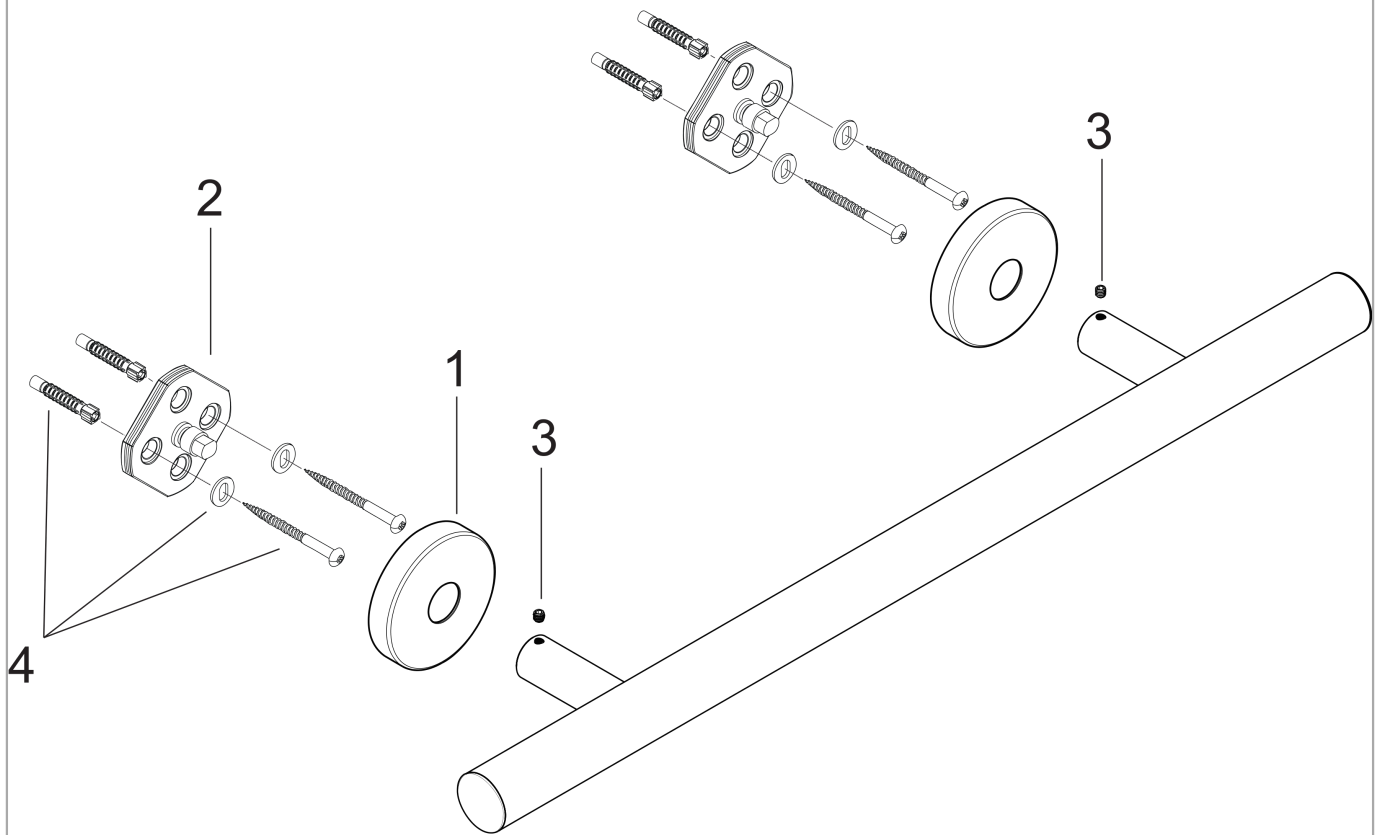

Logis

Grab rail

Surfaces: **Chrome** Article Number: **40513000**

Description

product features

- drilling distance 300 mm
- material: brass
- wall-mounted
- material holder: metal
- length 466 mm
- TÜV certified
- TÜV Cert B18 02 14237 105

Certificates

Product image

Scale drawing

Logis

Grab rail

Surfaces: **Chrome** Article Number: **40513000**

Exploded Drawing

Year of production: >09/08

Logis

Grab rail

Surfaces: **Chrome** Article Number: **40513000**

Spare part list

Year of production: >09/08

Pos.	Description	Article Number	PC	PU
1	escutcheon	98538000	6	1
2	support element	98539000	8	1
3	hollow set screw M4x4	98540000	1	1
4	mounting set	96179000	4	1