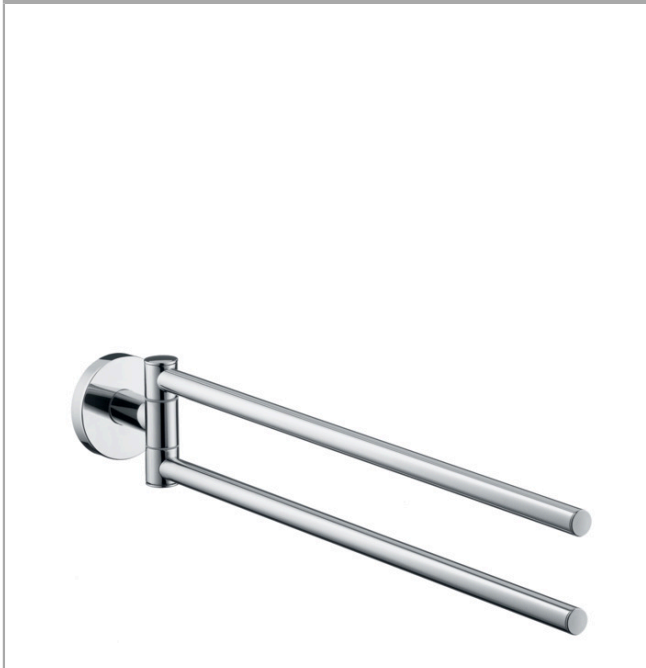

**Logis**

**Towel holder twin-handle**

Surfaces: **Chrome** Article Number: **40512000**

**Description**

**product features**

- material: brass
- wall-mounted
- material holder: metal
- length 445 mm
- swivelling

**Product image**

**Scale drawing**

**Logis**

**Towel holder twin-handle**

Surfaces: **Chrome** Article Number: **40512000**

**Exploded Drawing**

Year of production: >09/08

**Logis**

**Towel holder twin-handle**

Surfaces: **Chrome** Article Number: **40512000**

**Spare part list**

Year of production: >09/08

Pos.	Description	Article Number	PC	PU
1	escutcheon	98538000	6	1
2	support element	98539000	8	1
3	hollow set screw M4x4	98540000	1	1
4	mounting set	96179000	4	1