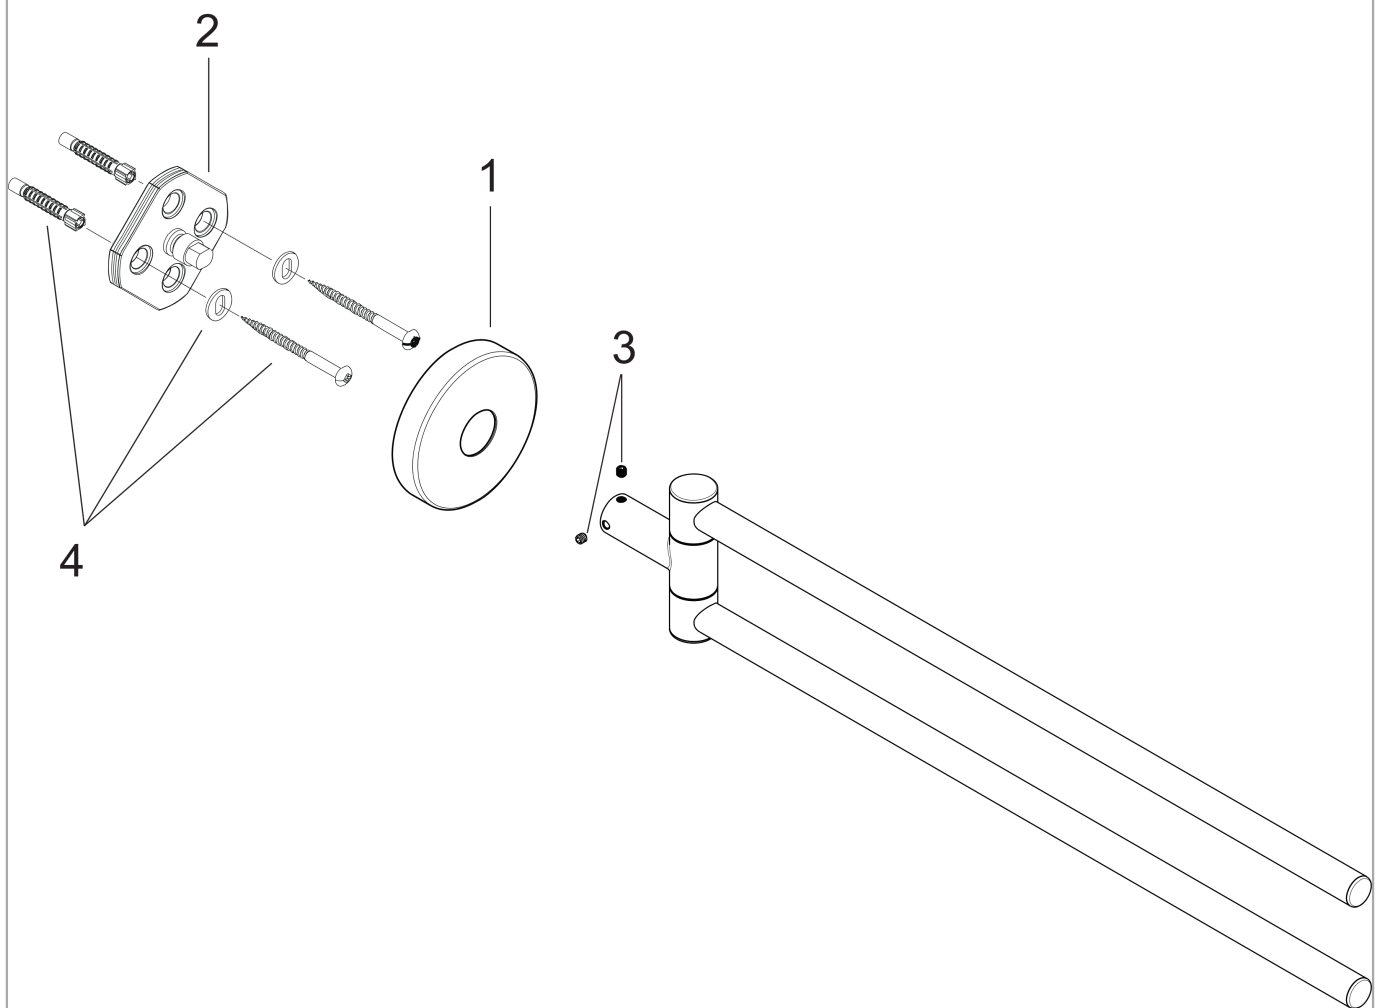

**Logis**

**Towel holder twin-handle**

Surfaces: **Chrome** Article Number: **40512000**

**Description**

**product features**

- material: brass
- wall-mounted
- material holder: metal
- length 445 mm
- swivelling

**Product image**

**Scale drawing**

**Logis**

**Towel holder twin-handle**

Surfaces: **Chrome** Article Number: **40512000**

**Exploded Drawing**

Year of production: >09/08

**Logis**

**Towel holder twin-handle**

Surfaces: **Chrome** Article Number: **40512000**

**Spare part list**

Year of production: >09/08

Pos.	Description	Article Number	PC	PU
1	escutcheon	98538000	6	1
2	support element	98539000	8	1
3	hollow set screw M4x4	98540000	1	1
4	mounting set	96179000	4	1