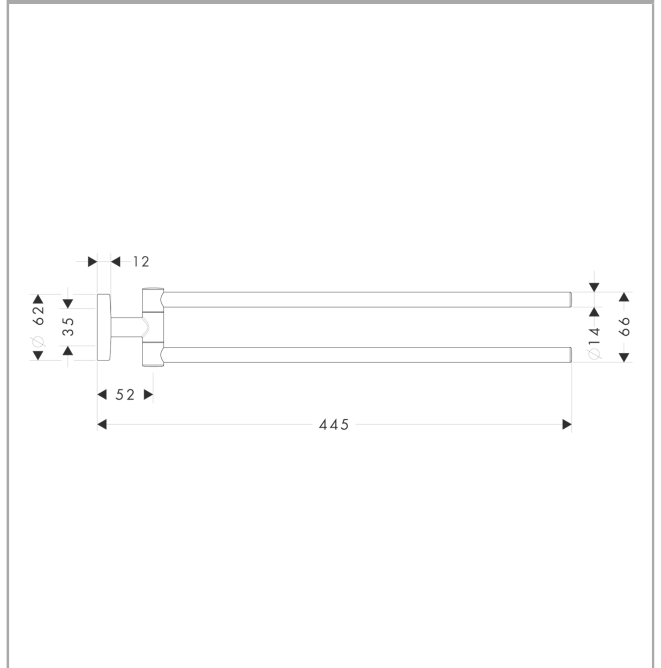

**Logis**

**Towel holder twin-handle**

Surfaces: **Chrome** Article Number: **40512000**

**Description**

**product features**

- material: brass
- wall-mounted
- material holder: metal
- length 445 mm
- swivelling

**Product image**

**Scale drawing**

**Logis**

**Towel holder twin-handle**

Surfaces: **Chrome** Article Number: **40512000**

**Exploded Drawing**

Year of production: >09/08

**Logis**

**Towel holder twin-handle**

Surfaces: **Chrome** Article Number: **40512000**

**Spare part list**

Year of production: >09/08

Pos.	Description	Article Number	PC	PU
1	escutcheon	98538000	6	1
2	support element	98539000	8	1
3	hollow set screw M4x4	98540000	1	1
4	mounting set	96179000	4	1