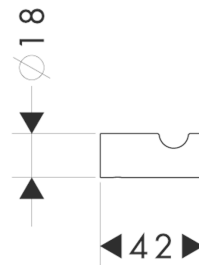

**Logis****Towel hook**Surfaces: **Chrome** Article Number: **40511000****Description****product features**

- material: brass
- wall-mounted
- material holder: metal

**Product image****Scale drawing**

Logis

Towel hook

Surfaces: **Chrome** Article Number: **40511000**

Exploded Drawing

Year of production: >09/08

**Logis**

**Towel hook**

Surfaces: **Chrome** Article Number: **40511000**

**Spare part list**

Year of production: >09/08

<b>Pos.</b>	<b>Description</b>	<b>Article Number</b>	<b>PC</b>	<b>PU</b>
1	hollow set screw M4x4	98540000	1	1
2	mounting set	96179000	4	1