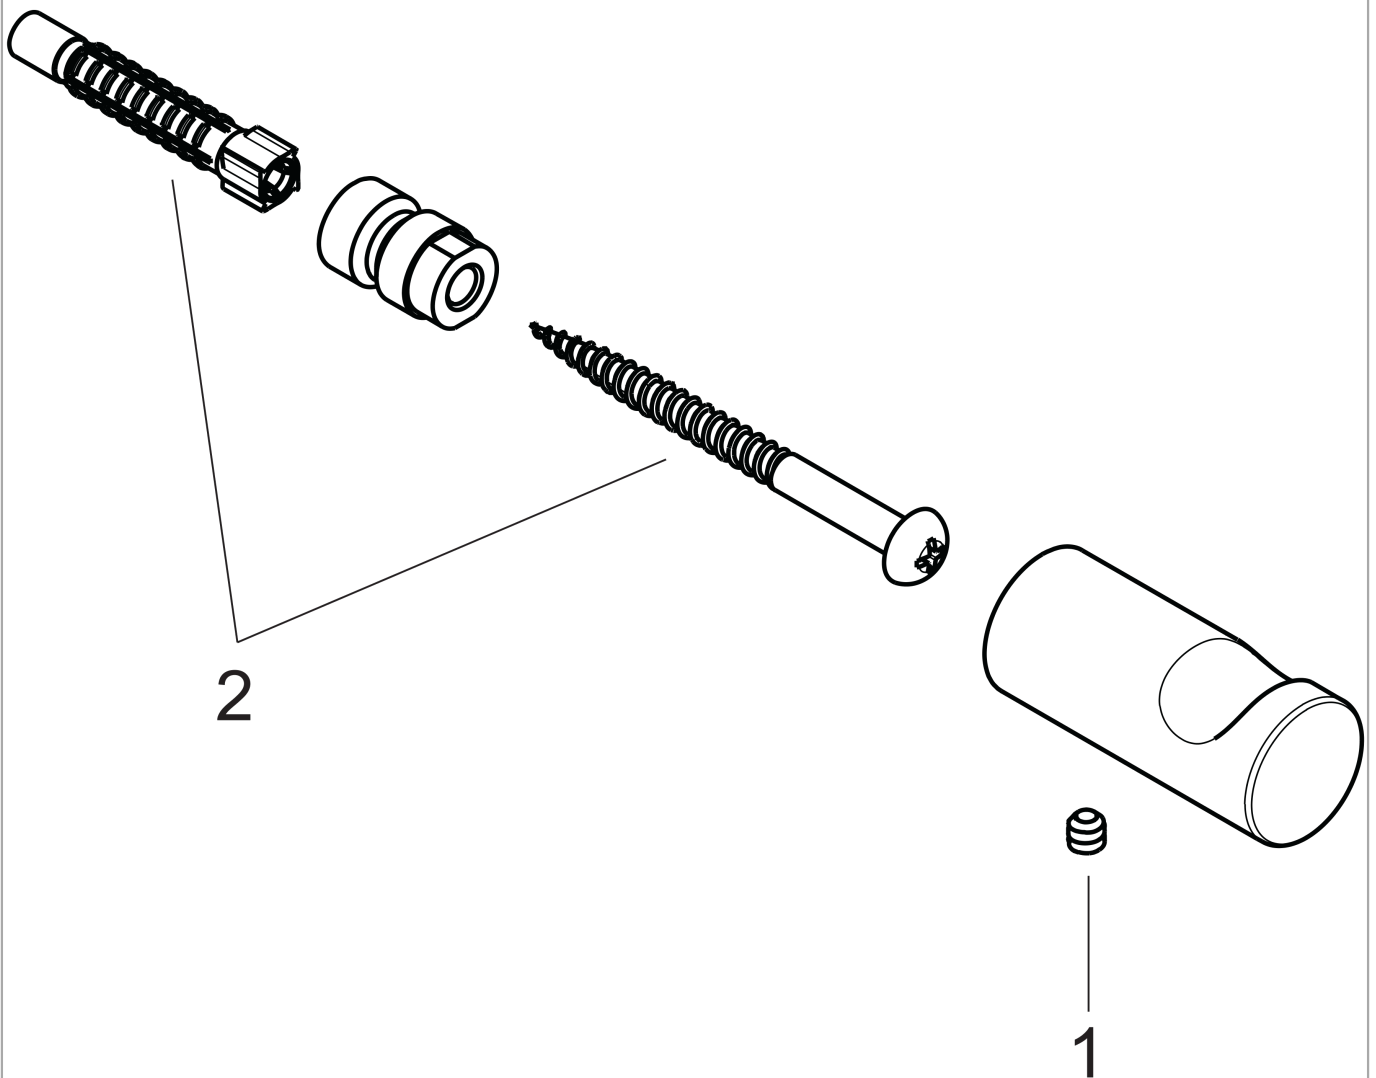

**Logis****Towel hook**Surfaces: **Chrome** Article Number: **40511000****Description****product features**

- material: brass
- wall-mounted
- material holder: metal

**Product image****Scale drawing**

Logis

Towel hook

Surfaces: **Chrome** Article Number: **40511000**

Exploded Drawing

Year of production: >09/08

**Logis**

**Towel hook**

Surfaces: **Chrome** Article Number: **40511000**

**Spare part list**

Year of production: >09/08

<b>Pos.</b>	<b>Description</b>	<b>Article Number</b>	<b>PC</b>	<b>PU</b>
1	hollow set screw M4x4	98540000	1	1
2	mounting set	96179000	4	1