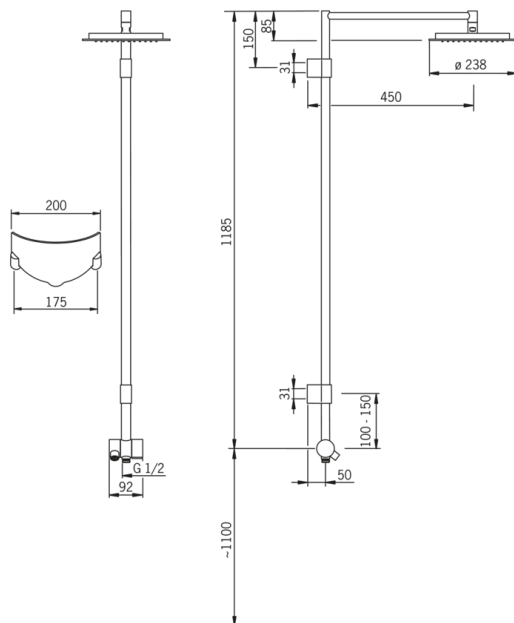

EAN: 6414150060779

www.oras.com/en/products/oras/product/391

Oras Hydra rain shower set

Rain shower with lime-free strainer (Ø 238 mm, angle can be adjusted), shower rail with flexible installation clips, diverter with spout, soap and shampoo holder.

- Shower
- Wall mounted
- Chrome
- shower rail
- rain

Technical data

Flow properties

Flow-rate at 300 kPa **0.3 l/s**

Technical properties

Hot water supply **max. +65°C**
 Working pressure **50 - 500 kPa**
 Connection size **G1/2**

Spare parts

SP391

	Code
01	600358V
02	600359V
03	600356V