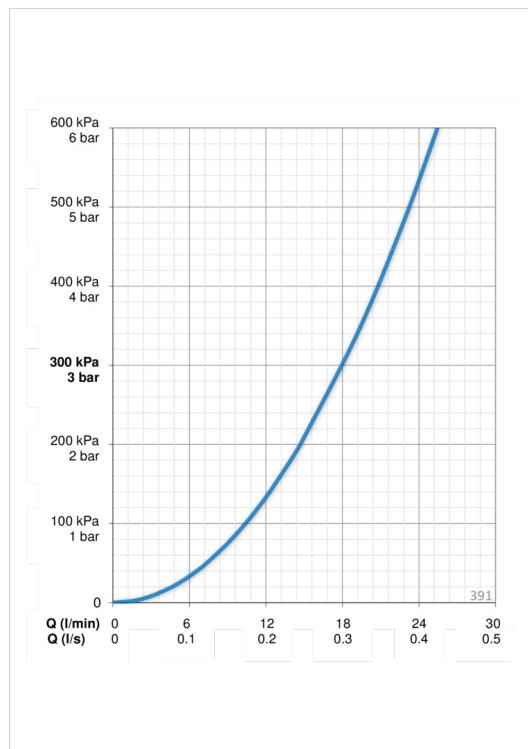

- Shower
- Wall mounted
- Chrome
- shower rail
- rain

Technical data

Flow properties

Flow-rate at 300 kPa **0.3 l/s**

Technical properties

Hot water supply **max. +65°C**
 Working pressure **50 - 500 kPa**
 Connection size **G1/2**