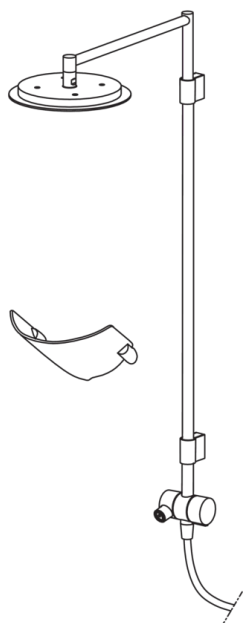

EAN: 6414150060779

www.oras.com/en/products/oras/product/391

Oras Hydra rain shower set

Rain shower with lime-free strainer (Ø 238 mm, angle can be adjusted), shower rail with flexible installation clips, diverter with spout, soap and shampoo holder.

- Shower
- Wall mounted
- Chrome
- shower rail
- rain

Technical data

Flow properties

Flow-rate at 300 kPa **0.3 l/s**

Technical properties

Hot water supply **max. +65°C**
 Working pressure **50 - 500 kPa**
 Connection size **G1/2**

Spare parts

SP391

	Code
01	600358V
02	600359V
03	600356V