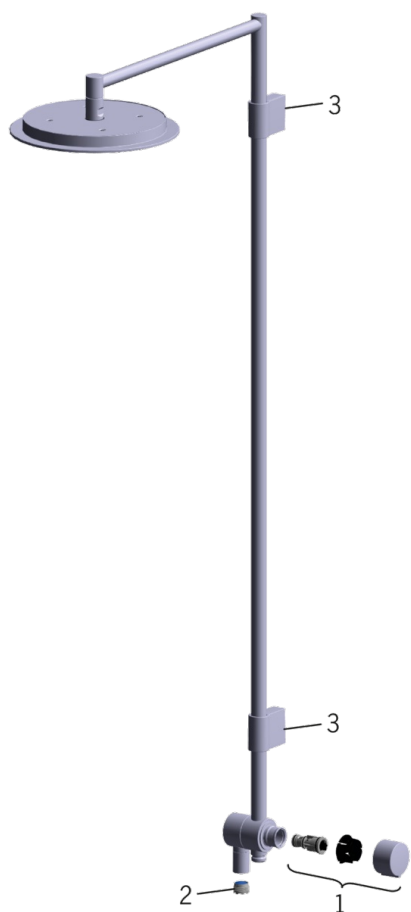

EAN: 6414150060779

www.oras.com/en/products/oras/product/391

Oras Hydra rain shower set

Rain shower with lime-free strainer (Ø 238 mm, angle can be adjusted), shower rail with flexible installation clips, diverter with spout, soap and shampoo holder.

- Shower
- Wall mounted
- Chrome
- shower rail
- rain

Technical data

Flow properties

Flow-rate at 300 kPa **0.3 l/s**

Technical properties

Hot water supply **max. +65°C**
 Working pressure **50 - 500 kPa**
 Connection size **G1/2**

Spare parts

SP391

	Code
01	600358V
02	600359V
03	600356V