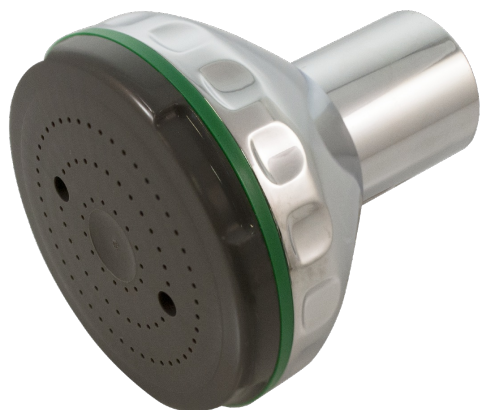

EAN: 6414150018152

[www.oras.com/en/products/oras/product/305](http://www.oras.com/en/products/oras/product/305)

Shower head, economy

12 l/min

- Chrome