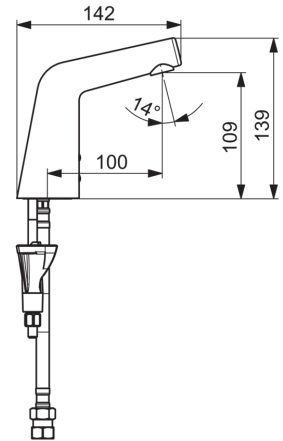

Spare parts

SP3014F

	Code
01	1002024V
02	1001424V
03	199205V
04	199206V
05	198473/2
06	199257/2
07	600705/10
08	1000780V
09	602610V
10	1002371V
11	601481/2
12	199438V
13	198330