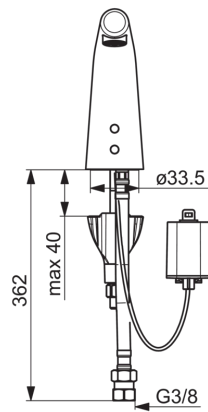

Spare parts

SP3014F

	Code
01	1002024V
02	1001424V
03	199205V
04	199206V
05	198473/2
06	199257/2
07	600705/10
08	1000780V
09	602610V
10	1002371V
11	601481/2
12	199438V
13	198330