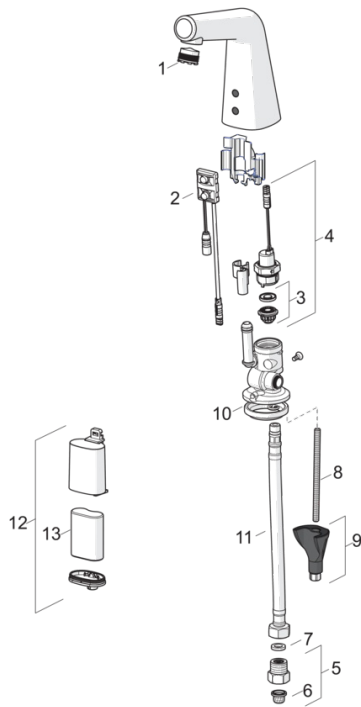

Spare parts

SP3014F

	Code
01	1002024V
02	1001424V
03	199205V
04	199206V
05	198473/2
06	199257/2
07	600705/10
08	1000780V
09	602610V
10	1002371V
11	601481/2
12	199438V
13	198330