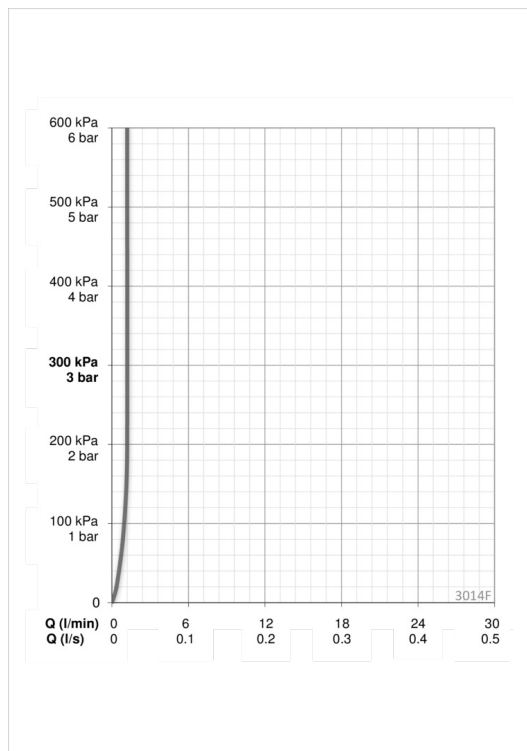

EAN: 6414150082467

www.oras.com/en/products/oras/product/3014F

Touchless faucet with one inlet pipe for premixed or cold water. Battery-operated 6 V. The XS size (139 mm) of the faucet enables installation even in the smallest spaces. The faucet is equipped with Mikado® aerator, litter filters and non-return valves. No adjustments are needed at installation because of an advanced Autofocus sensor. Bluetooth connection enables easy monitoring and adjustments of the faucet. The impulse-controlled solenoid valve gives the battery a long operating life. Flow rate 1.5 l/min.

F = with flexible pipes

- Public & Semi-public
- Touchless, Battery-operated, Bluetooth®
- Deck mounted
- Chrome
- Autofocus sensor, Impulse-controlled solenoid valve
- 3S-installation system for safe and simple mounting

Technical data

Flow properties

Flow-rate at 300 kPa (with flow controller)	0.02 l/s
Pressure loss with flow (0.1 l/s)	210 kPa

Technical properties

Hot water supply	max. +70°C
Working pressure	100 - 1000 kPa
Connection size	G3/8
Projection	100 mm
Material	brass

Software settings

Afterflow period	3 s (1-20 s)
Automatic flush	off (off/1-120 h)
Automatic flush period	30 s (1-1800 s)
Max. flow period	2 min (1 s-30 min)

Electronic properties

Battery	Lithium 2CR5 6 V
Bluetooth version	4.x

Regulations

EMC Directive	CE 2014/30/EU
EN standard	EN 15091
Noise class	I (ISO 3822) Oras lab.
Protection class	IP 55