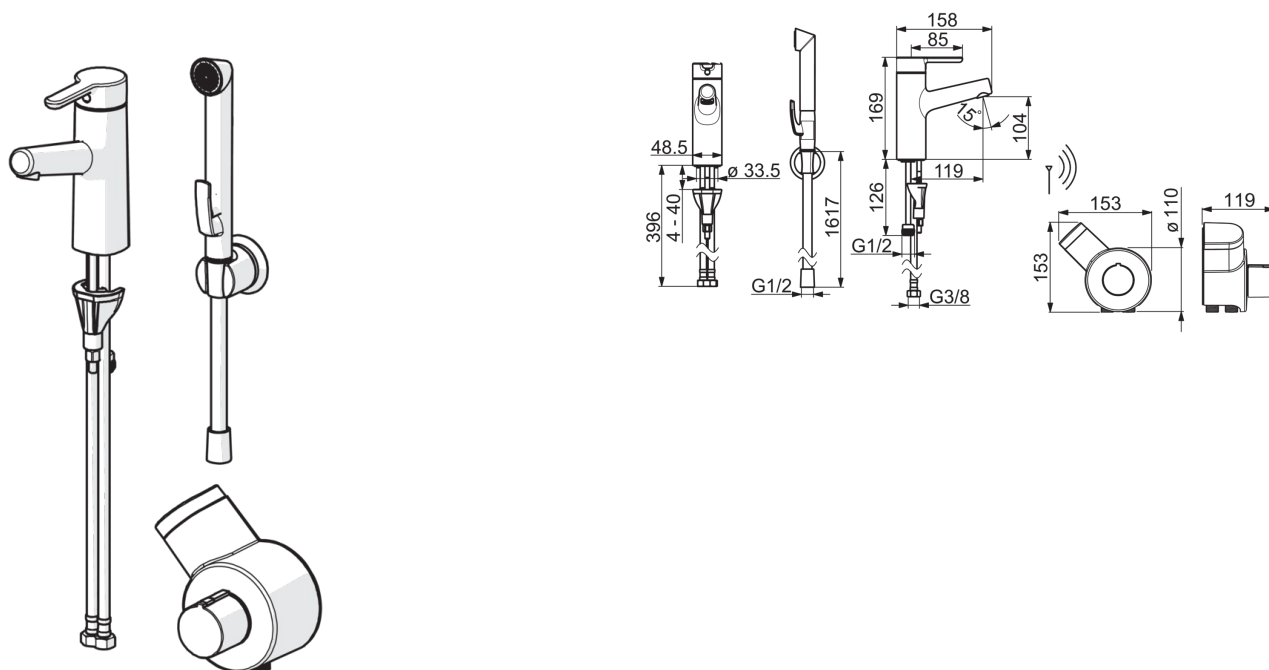

Spare parts