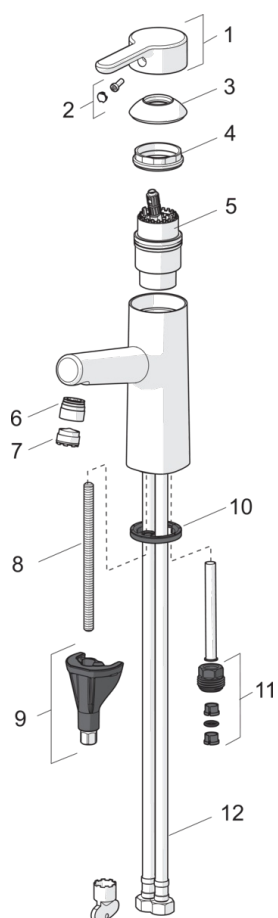

SP3000F

	Code
01	1003074V
02	1002323V
03	1001740V
04	158726
05	158890
06	1001722V
07	602671V
08	1000780V
09	602610V
10	601971V
11	159684
12	1001515V