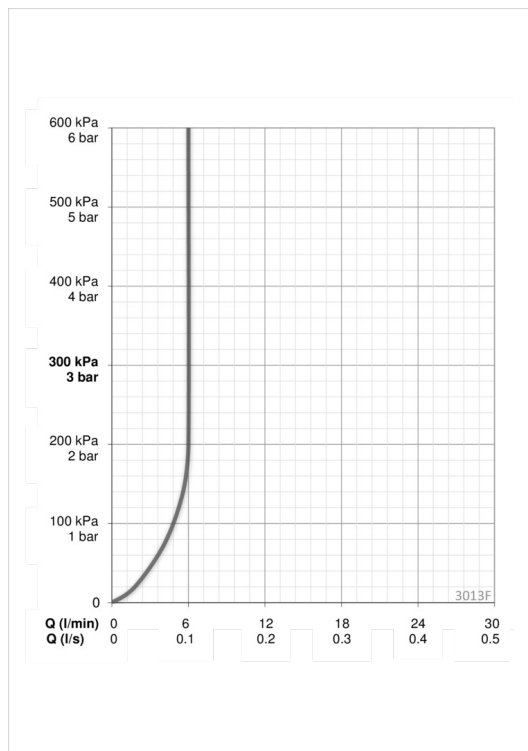

Regulations

EMC Directive	CE 2014/30/EU
EN standard	EN 817 , EN 15091
Noise class	I (ISO 3822)
Protection class	IP 55