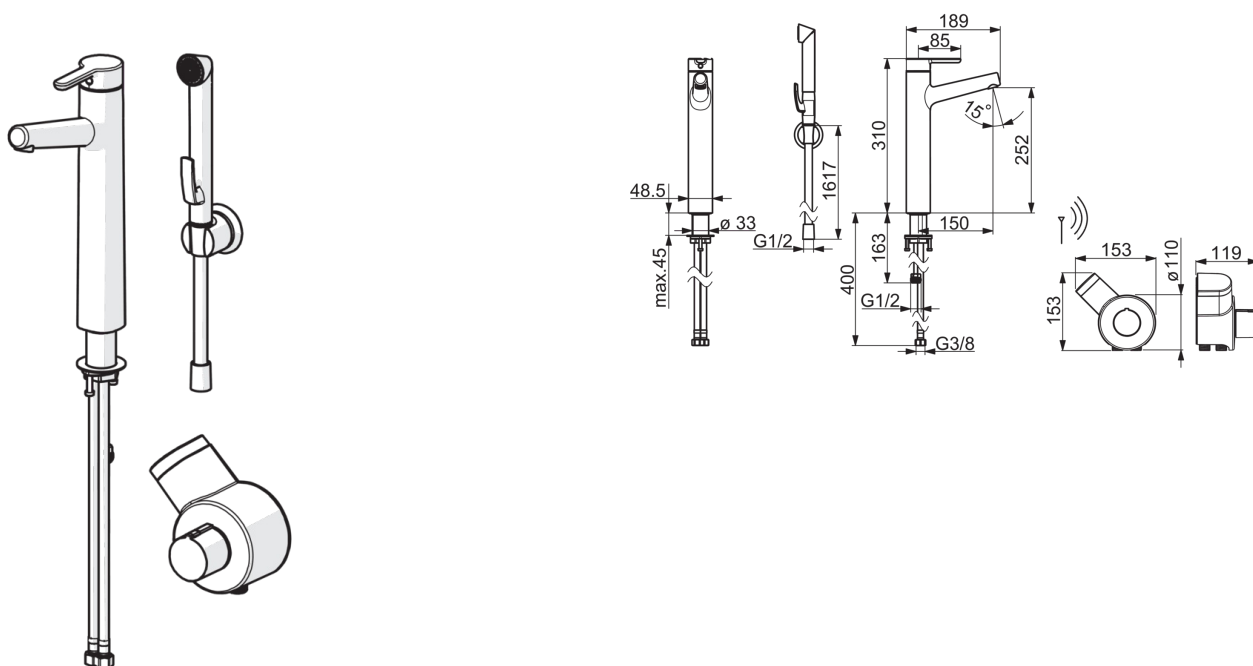

Spare parts