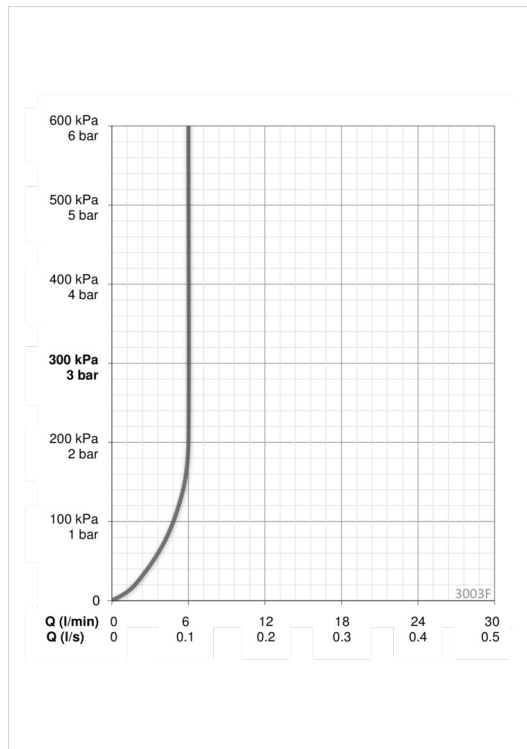

Regulations

EMC Directive	CE 2014/30/EU
EN standard	EN 817 , EN 15091
Noise class	I (ISO 3822)
Protection class	IP 55