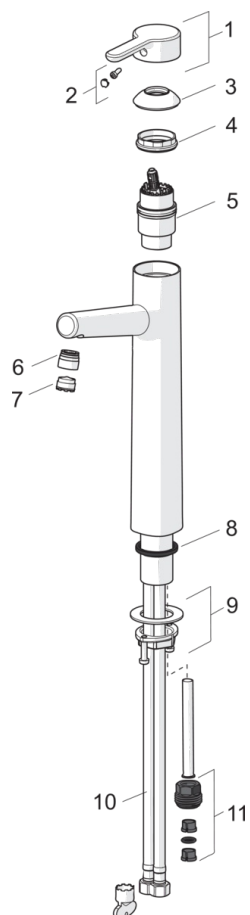

### Technical properties

Hot water supply	<b>max. +70°C</b>
Working pressure	<b>50 - 1000 kPa</b>
Connection size	<b>G3/8</b>
Projection	<b>150 mm</b>
Material	<b>brass</b>

### Electronic properties

Battery	<b>AA 1.5 V Lithium x 2, CR 2450 3 V</b>
---------	--

## Spare parts