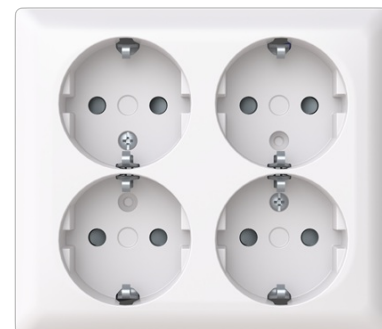

404EA-916

Socket outlet - Saga

Type: 404EA-916

GTIN: 6438199012216

This socket outlet has two times 2-gang socket outlets in one unit, a total of four Schuko outlets. The socket outlet inserts are internally connected. In one socket outlet insert there are terminals for each contact of the socket outlet for max 4 rigid wires.

Technical specification

General Information

Product ID:	2TKA00005219
-------------	--------------

Packing

Package:	1/20/900
Unit:	PCS

ETIM Data

With signal lamp:	No
Imprint/indication:	None
With hinged lid:	No
With enhanced contact protection:	No
Label space/information surface:	No
RAL-number (similar):	9003
Metallic colour:	No

Lockable:	No
Eject-mechanism:	No
With function lighting:	No
With orientation lighting:	No
With miniature fuse:	No
Special power supply:	No special power supply
Material:	Plastic
Material quality:	Thermoplastic
Halogen free:	No
Anti-bacterial treatment:	No
With loop through function:	No
With on/off switch:	No
Rotated central insert:	No
Device width:	100 mm
Device height:	43 mm
Device depth:	115 mm
Compatible with Apple HomeKit:	No
Compatible with Amazon Alexa:	No
Compatible with Google Assistant:	No
IFTTT support available:	No