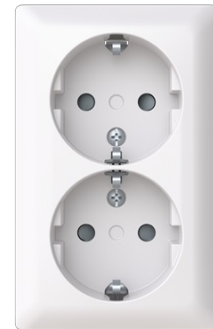

402EA-916

Socket outlet - Saga

Type: 402EA-916

GTIN: 6438199012209

Double socket outlet with terminals for each contact of the socket outlet for max 4 rigid wires. Safety+ featured in the insert.

Technical specification

General Information

Product ID:	2TKA00005218
-------------	--------------

Packing

Package:	10/100/1200
----------	-------------

Unit:	PCS
-------	-----

ETIM Data

With signal lamp:	No
-------------------	----

RAL-number (similar):	9003
-----------------------	------

Metallic colour:	No
------------------	----

Lockable:	No
-----------	----

Eject-mechanism:	No
------------------	----

With function lighting:	No
With orientation lighting:	No
With miniature fuse:	No
Special power supply:	No special power supply
Material:	Plastic
Material quality:	Thermoplastic
Halogen free:	No
Anti-bacterial treatment:	No
With loop through function:	No
With on/off switch:	No
Rotated central insert:	No
Device width:	63 mm
Device height:	43 mm
Device depth:	100 mm
Compatible with Apple HomeKit:	No
Compatible with Amazon Alexa:	No
Compatible with Google Assistant:	No
IFTTT support available:	No