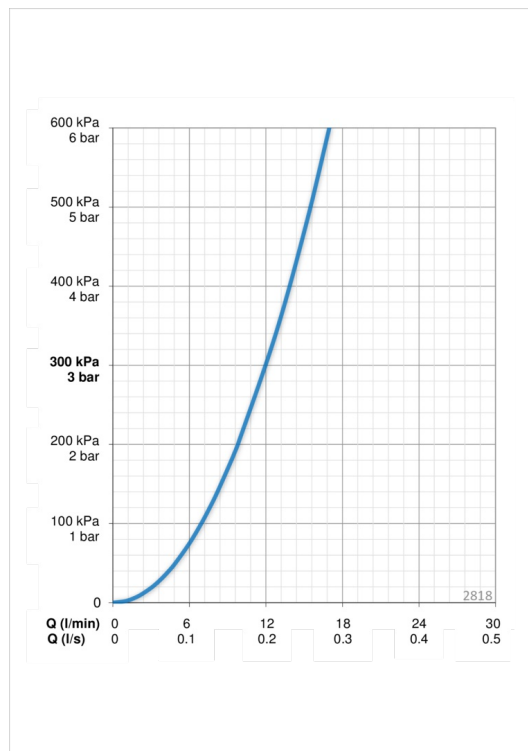

Type approvals

STF certificate	VTT-RTH-04951-08