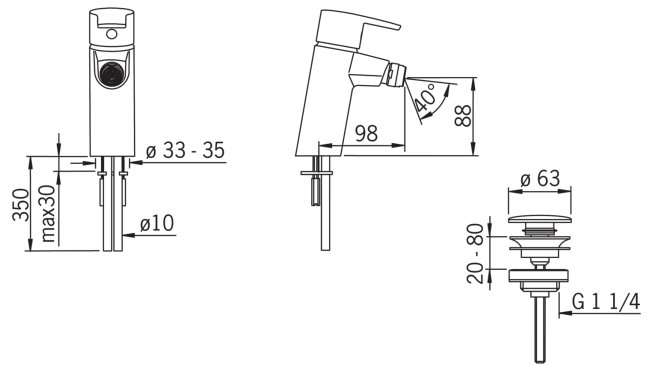

Spare parts

SP2810

	Code
01	159050V
02	159053V
03	158726
04	158890
05	232211
06	232511
07	158727/10
08	158697