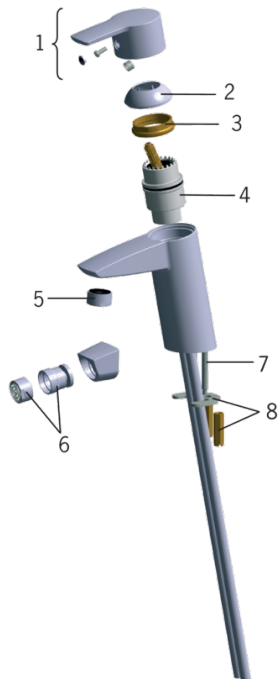

EAN: 6414150058288

[www.oras.com/en/products/oras/product/2818](http://www.oras.com/en/products/oras/product/2818)

Bidet faucet with fixed spout, ball-joint aerator and rapid pop-up waste.

- Bathroom
- Single lever
- Deck mounted
- Chrome
- Fixed spout
- Swivel
- Push pop-up waste without draw-rod

### Technical properties

Hot water supply	<b>max. +80°C</b>
Working pressure	<b>50 - 1000 kPa</b>
Connection size	<b>Ø10 mm</b>
Projection	<b>98 mm</b>
Material	<b>brass</b>

## Spare parts

### SP2810

	Code
01	159050V
02	159053V
03	158726
04	158890
05	232211
06	232511
07	158727/10
08	158697