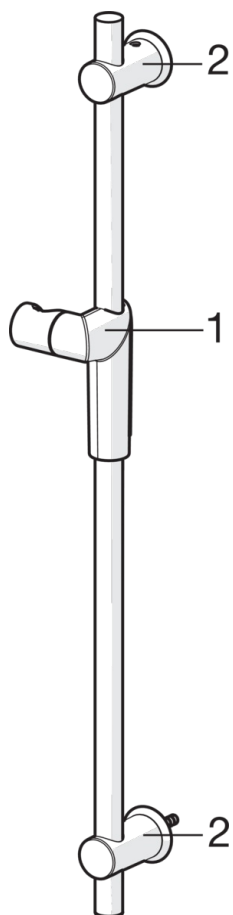

EAN: 6414150070143

www.oras.com/en/products/oras/product/2792

Oras Optima shower set including hand shower with multi jet adjustment for more comfortable shower experience and limescale protection technology. EcoFlow control. Adjustable max 740 mm shower rail, firm grip bar, wall bracket and a 1750 mm shower hose.

- Shower
- Wall mounted
- Chrome
- shower holder, shower rail, hand shower, shower hose (1750 mm)
- Eco flow

Technical data

Flow properties

Flow-rate at 300 kPa **0.3 l/s**

Technical properties

Hot water supply **max. +65°C**
 Working pressure **50 - 500 kPa**
 Connection size **G1/2**
 Length / Height **740 mm**

Spare parts

SP2790

	Code
01	601457V
02	601459V