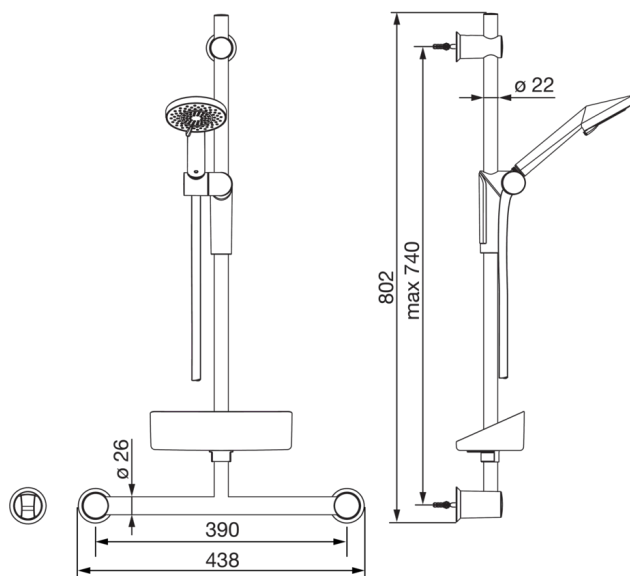

EAN: 6414150070143

www.oras.com/en/products/oras/product/2792

Oras Optima shower set including hand shower with multi jet adjustment for more comfortable shower experience and limescale protection technology. EcoFlow control. Adjustable max 740 mm shower rail, firm grip bar, wall bracket and a 1750 mm shower hose.

- Shower
- Wall mounted
- Chrome
- shower holder, shower rail, hand shower, shower hose (1750 mm)
- Eco flow

Technical data

Flow properties

Flow-rate at 300 kPa **0.3 l/s**

Technical properties

Hot water supply **max. +65°C**
 Working pressure **50 - 500 kPa**
 Connection size **G1/2**
 Length / Height **740 mm**

Spare parts

SP2790

	Code
01	601457V
02	601459V