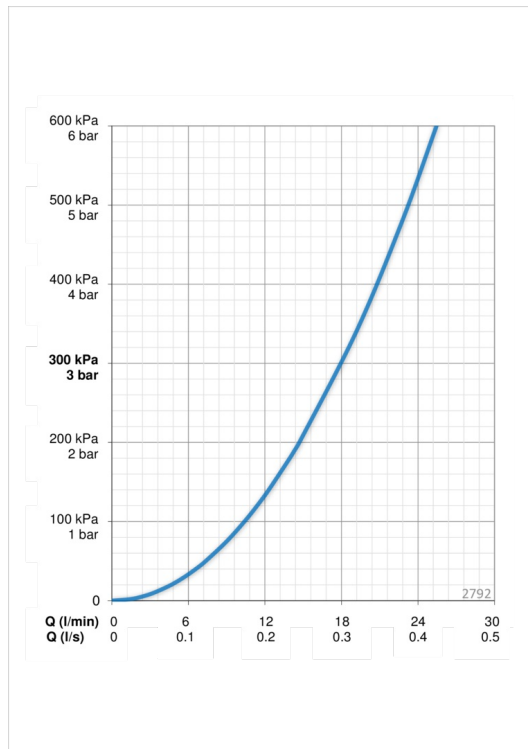

EAN: 6414150070143

www.oras.com/en/products/oras/product/2792

Oras Optima shower set including hand shower with multi jet adjustment for more comfortable shower experience and limescale protection technology. EcoFlow control. Adjustable max 740 mm shower rail, firm grip bar, wall bracket and a 1750 mm shower hose.

- Shower
- Wall mounted
- Chrome
- shower holder, shower rail, hand shower, shower hose (1750 mm)
- Eco flow

Technical data

Flow properties

Flow-rate at 300 kPa **0.3 l/s**

Technical properties

Hot water supply **max. +65°C**
 Working pressure **50 - 500 kPa**
 Connection size **G1/2**
 Length / Height **740 mm**