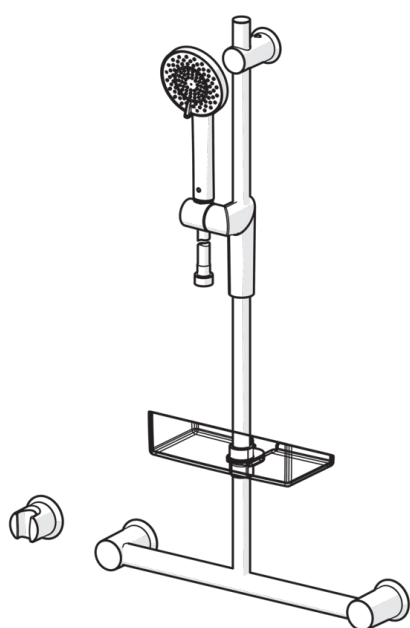

EAN: 6414150070143

www.oras.com/en/products/oras/product/2792

Oras Optima shower set including hand shower with multi jet adjustment for more comfortable shower experience and limescale protection technology. EcoFlow control. Adjustable max 740 mm shower rail, firm grip bar, wall bracket and a 1750 mm shower hose.

- Shower
- Wall mounted
- Chrome
- shower holder, shower rail, hand shower, shower hose (1750 mm)
- Eco flow

Technical data

Flow properties

Flow-rate at 300 kPa **0.3 l/s**

Technical properties

Hot water supply **max. +65°C**
 Working pressure **50 - 500 kPa**
 Connection size **G1/2**
 Length / Height **740 mm**

Spare parts

SP2790

	Code
01	601457V
02	601459V