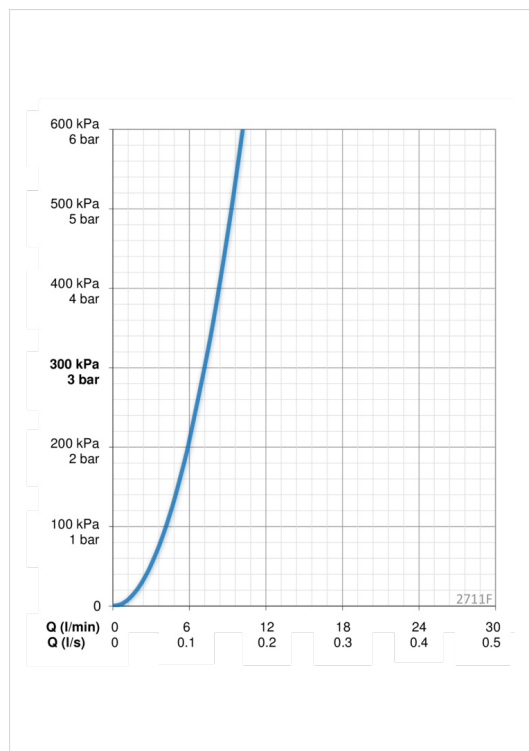

EAN: 6414150069970

www.oras.com/en/products/oras/product/2711F

Single lever washbasin faucet with an Easy-Grip lever, thermostatic control unit and Smart press pad. The Easy-Grip lever is pleasant to touch and adjusts both the water flow and temperature. Thermostatic control unit maintains the requested water temperature when using the Smart press pad. The faucet is equipped with flexible pipes. The function of Smart press pad: pressing the press pad starts the water flow from the faucet. The faucet closes automatically after 6 seconds or by re-pressing the pad. Smart press pad can be placed freely close to the faucet, e.g. on the wall or on the side of the washbasin.

- Bathroom
- Battery-operated
- Deck mounted
- Chrome
- Fixed spout
- utility shut-off valve with remote control
- Easy-Grip Lever
- Thermostatic cartridge that reacts quickly and precisely to changes in water temperature
- surfaces in contact with drinking water contain less than 0.3% lead

Technical data

Flow properties

Flow-rate at 300 kPa	0.12 l/s
Pressure loss with flow (0.1 l/s)	200 kPa

Technical properties

Hot water supply	max. +70°C
Working pressure	100 - 1000 kPa
Connection size	G1/2 / G3/8
Projection	98 mm
Material	brass

Software settings

Max. flow period	6 s (4 - 15s)

Electronic properties

Battery	AA 1.5 V Lithium x 2, CR 2450 3 V
Number of devices connected	max. 8

Regulations

EMC Directive	CE 2004/108/EY
EN standard	EN 15091
Noise class	I (ISO 3822)
Protection class	IP 55

Type approvals

STF certificate	VTT-RTH-00063-14
ETA-Danmark	VA 1.42/20420
Sintef	Sintef Nr. 3082
KIWA SE	1462