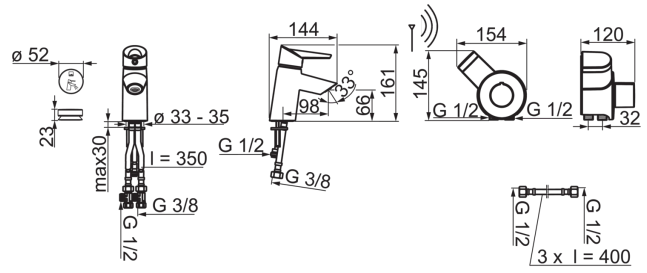

Spare parts

SP2711F

	Code
01	601319V
02	159053V
03	158726
04	158890
05	601500V
06	158727/10
07	158697
08	159684
09	159048V
10	178780V
11	178796V
12	601307V
13	601512V
14	601590V
15	600599V
16	601468V