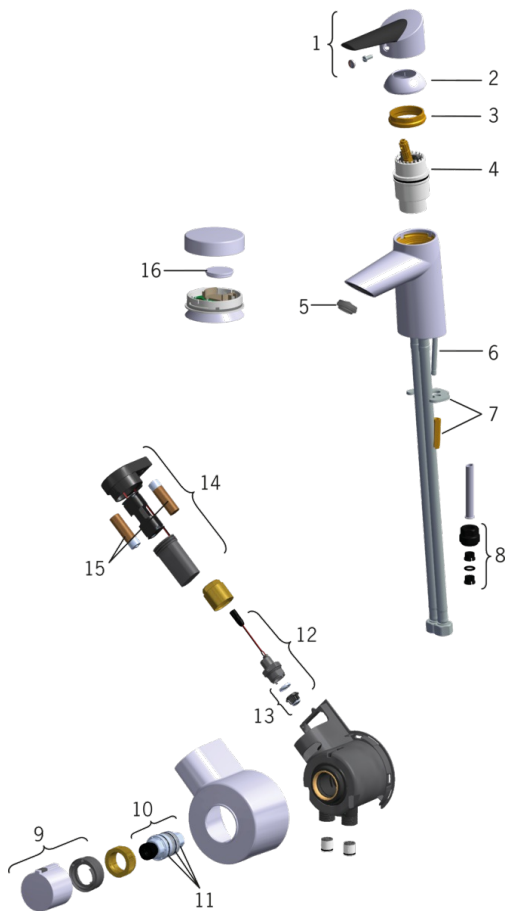

EAN: 6414150069970

www.oras.com/en/products/oras/product/2711F

Single lever washbasin faucet with an Easy-Grip lever, thermostatic control unit and Smart press pad. The Easy-Grip lever is pleasant to touch and adjusts both the water flow and temperature. Thermostatic control unit maintains the requested water temperature when using the Smart press pad. The faucet is equipped with flexible pipes. The function of Smart press pad: pressing the press pad starts the water flow from the faucet. The faucet closes automatically after 6 seconds or by re-pressing the pad. Smart press pad can be placed freely close to the faucet, e.g. on the wall or on the side of the washbasin.

- Bathroom
- Battery-operated
- Deck mounted
- Chrome
- Fixed spout
- utility shut-off valve with remote control
- Easy-Grip Lever
- Thermostatic cartridge that reacts quickly and precisely to changes in water temperature
- surfaces in contact with drinking water contain less than 0.3% lead

Technical data

Flow properties

Flow-rate at 300 kPa	0.12 l/s
Pressure loss with flow (0.1 l/s)	200 kPa

Technical properties

Hot water supply	max. +70°C
Working pressure	100 - 1000 kPa
Connection size	G1/2 / G3/8
Projection	98 mm
Material	brass

Type approvals

STF certificate	VTT-RTH-00063-14
ETA-Danmark	VA 1.42/20420
Sintef	Sintef Nr. 3082
KIWA SE	1462

Spare parts

SP2711F

	Code
01	601319V
02	159053V
03	158726
04	158890
05	601500V
06	158727/10
07	158697
08	159684
09	159048V
10	178780V
11	178796V
12	601307V
13	601512V
14	601590V
15	600599V
16	601468V