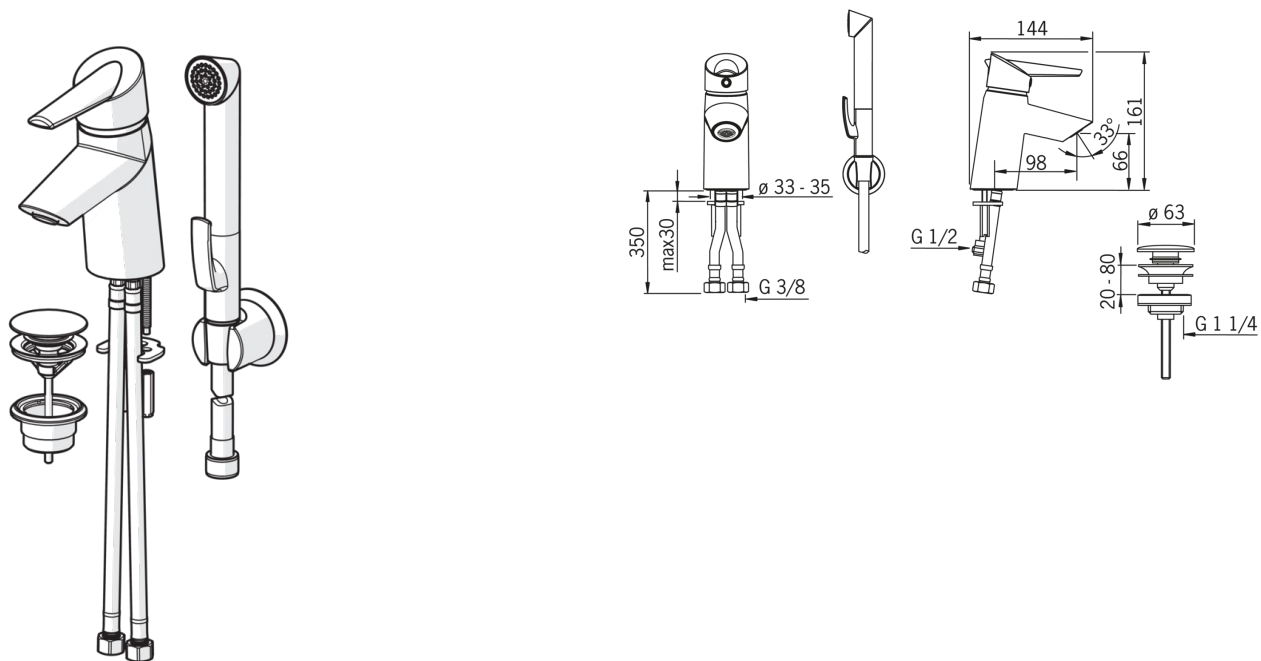

EAN: 6414150073120

www.oras.com/en/products/oras/product/2702FG

Washbasin faucet with an easy-grip lever equipped with an eco-button for limiting water temperature and flow-rate. Fixed spout, aerator and rapid pop-up waste. Oras Bidetta hand shower, shower hose and wall bracket.

F = with flexible pipes

- Bathroom
- Single lever, Bidetta
- Deck mounted
- Chrome
- Fixed spout
- Easy-Grip Lever
- Push pop-up waste without draw-rod
- shower holder, shower hose (1500 mm)
- Bidetta hand shower
- ECO button, surfaces in contact with drinking water contain less than 0.3% lead

Technical properties

| | |
|------------------|----------------------|
| Hot water supply | max. +80°C |
| Working pressure | 50 - 1000 kPa |
| Connection size | G3/8 |
| Projection | 98 mm |
| Material | brass |

Spare parts

SP2710FG

| | Code |
|----|-----------|
| 01 | 601864V |
| 02 | 158726 |
| 03 | 158890 |
| 04 | 601500V |
| 05 | 158727/10 |
| 06 | 158697 |