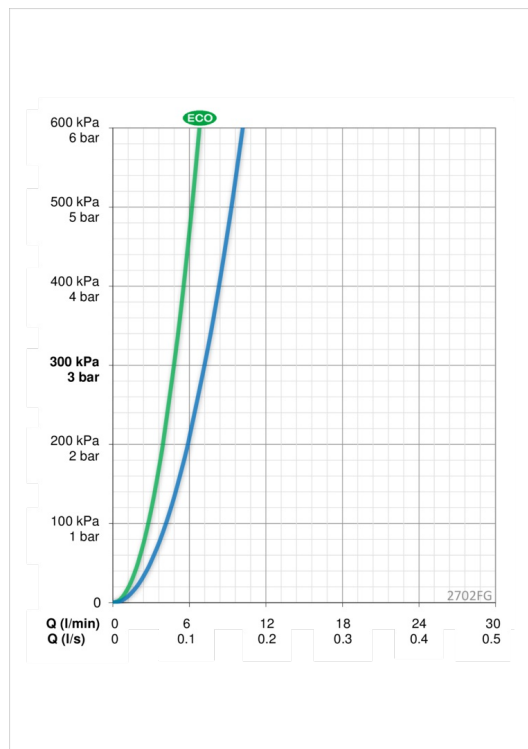

Type approvals

STF certificate	VTT-RTH-00007-14
KIWA SE	1461