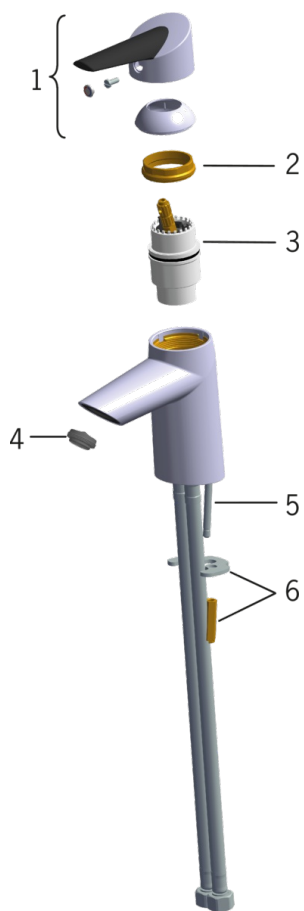

EAN: 6414150073120

www.oras.com/en/products/oras/product/2702FG

Washbasin faucet with an easy-grip lever equipped with an eco-button for limiting water temperature and flow-rate. Fixed spout, aerator and rapid pop-up waste. Oras Bidetta hand shower, shower hose and wall bracket.

F = with flexible pipes

- Bathroom
- Single lever, Bidetta
- Deck mounted
- Chrome
- Fixed spout
- Easy-Grip Lever
- Push pop-up waste without draw-rod
- shower holder, shower hose (1500 mm)
- Bidetta hand shower
- ECO button, surfaces in contact with drinking water contain less than 0.3% lead

Technical properties

| | |
|------------------|----------------------|
| Hot water supply | max. +80°C |
| Working pressure | 50 - 1000 kPa |
| Connection size | G3/8 |
| Projection | 98 mm |
| Material | brass |

Spare parts

SP2710FG

| | Code |
|----|-----------|
| 01 | 601864V |
| 02 | 158726 |
| 03 | 158890 |
| 04 | 601500V |
| 05 | 158727/10 |
| 06 | 158697 |