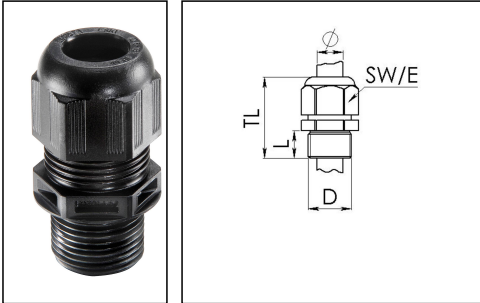

ESKV-L 32

Cable gland, polyamide with long thread

Product illustrations are exemplary and may differ from the chosen product. Further variants and individual customization, we will gladly provide you on request.

Material cable gland	Polyamide
Material sealing gasket	EPDM
Protection class	IP 69K, IP 68, 5 bar 30 min
Temp. range min	-40 °C
Temp. range max	100 °C
Intermittent temp. range	120 °C
Glow wire test	750 °C
Thread type	M
Ø Connection thread D	32
Lead	1,5
Length screw-in thread L	15 mm
Ø cable diameter min	13 mm
Ø cable diameter max	21 mm
Ø cable diameter UL	14,6 mm - 19,5 mm
Key width SW	36 mm
Collar diameter (E)	40 mm
Total length TL	45 mm - 54 mm
Type of cable anchorage	A
Install. torques fitting	15 N m
Impact category	4
Install. torques cap nut	4 N m
Advice	VDE - Approval: -20°C - 100°C
Type	ESKV-L 32
Product Color	RAL 9005
Order no. RAL 9005	10066504