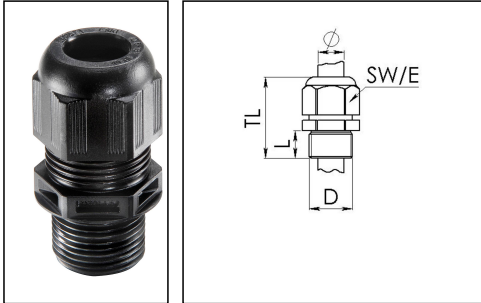

ESKV-L 16

Cable gland, polyamide with long thread

Product illustrations are exemplary and may differ from the chosen product. Further variants and individual customization, we will gladly provide you on request.

Material cable gland	Polyamide
Material sealing gasket	EPDM
Protection class	IP 69K, IP 68, 5 bar 30 min
Temp. range min	-40 °C
Temp. range max	100 °C
Intermittent temp. range	120 °C
Glow wire test	750 °C
Thread type	M
Ø Connection thread D	16
Lead	1,5
Length screw-in thread L	15 mm
Ø cable diameter min	4,5 mm
Ø cable diameter max	10 mm
Ø cable diameter UL	6 mm - 8,6 mm
Key width SW	20 mm
Collar diameter (E)	22 mm
Total length TL	37 mm - 43 mm
Type of cable anchorage	A
Install. torques fitting	3,5 N m
Impact category	2
Install. torques cap nut	1,5 N m
Advice	VDE - Approval: -20°C - 100°C
Type	ESKV-L 16
Product Color	RAL 9005
Order no. RAL 9005	10066501