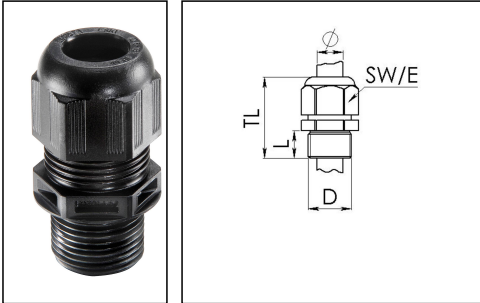

## ESKV-L 12

Cable gland, polyamide with long thread

Product illustrations are exemplary and may differ from the chosen product. Further variants and individual customization, we will gladly provide you on request.

Material cable gland	Polyamide
Material sealing gasket	EPDM
Protection class	IP 69K, IP 68, 5 bar 30 min
Temp. range min	-40 °C
Temp. range max	100 °C
Intermittent temp. range	120 °C
Glow wire test	750 °C
Thread type	M
Ø Connection thread D	12
Lead	1,5
Length screw-in thread L	15 mm
Ø cable diameter min	3 mm
Ø cable diameter max	7 mm
Ø cable diameter UL	4,1 mm - 6 mm
Key width SW	16 mm
Collar diameter (E)	18 mm
Total length TL	35 mm - 40 mm
Type of cable anchorage	A
Install. torques fitting	2 N m
Impact category	2
Install. torques cap nut	2 N m
Advice	VDE - Approval: -20°C - 100°C
Type	ESKV-L 12
Product Color	RAL 9005
Order no. RAL 9005	10066500