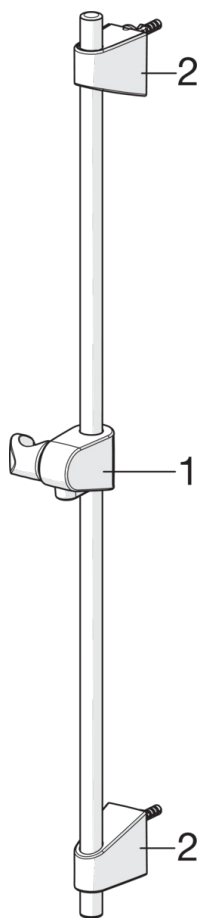

EAN: 6414150076275

www.oras.com/en/products/oras/product/254900

Oras Apollo shower rail including adjustable installation elements, max. Length 920 mm

- Chrome

Technical data

Spare parts

SP540

	Code
01	601189V
02	602331V