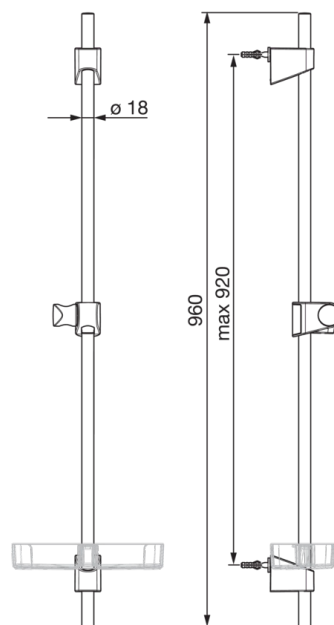

EAN: 6414150076275

www.oras.com/en/products/oras/product/254900

Oras Apollo shower rail including adjustable installation elements, max. Length 920 mm

- Chrome

Technical data

Spare parts

SP540

	Code
01	601189V
02	602331V