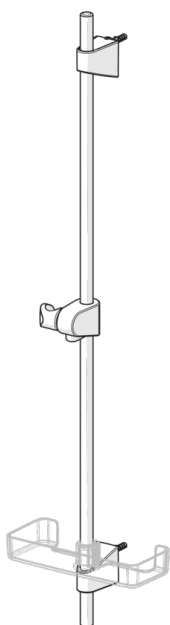

EAN: 6414150076275

www.oras.com/en/products/oras/product/254900

Oras Apollo shower rail including adjustable installation elements, max. Length 920 mm

- Chrome

Technical data

Spare parts

SP540

	Code
01	601189V
02	602331V