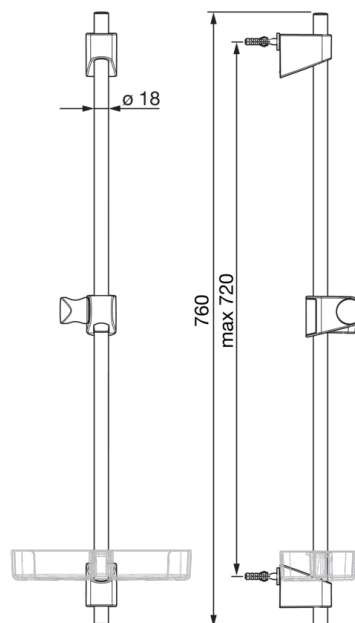

EAN: 6414150076268

www.oras.com/en/products/oras/product/254600

Oras Apollo shower rail including adjustable installation elements, max. Length 720 mm

- Chrome

Technical data

Spare parts

SP540

	Code
01	601189V
02	602331V