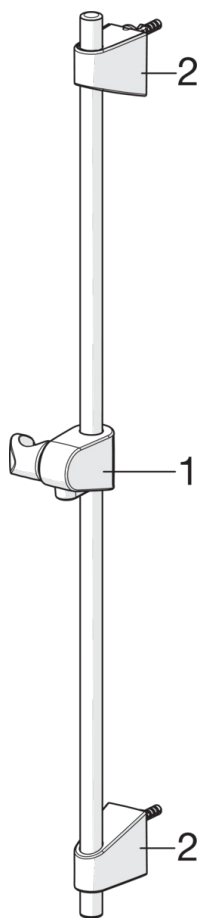

EAN: 6414150076268

www.oras.com/en/products/oras/product/254600

Oras Apollo shower rail including adjustable installation elements, max. Length 720 mm

- Chrome

Technical data

Spare parts

SP540

	Code
01	601189V
02	602331V