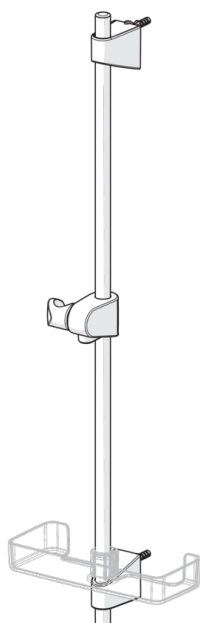

EAN: 6414150076268

www.oras.com/en/products/oras/product/254600

Oras Apollo shower rail including adjustable installation elements, max. Length 720 mm

- Chrome

Technical data

Spare parts

SP540

	Code
01	601189V
02	602331V