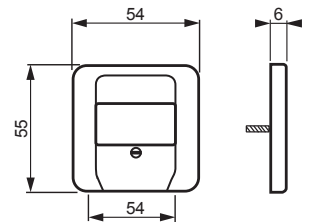

2539-214

Name: **Center plate**
 Center plate, Jussi, for tele outlet
 Jussi
 Type: 2539-214
 EAN: 6418677331343

Description: Use this center plate with insert 0248.00 or with inserts 026x/xx. It is suitable for the 85mm cover frames and with the 2519-100 adapter also for the 100mm cover frames

Package: 1/10
 Unit: PCS

ETIM	
ETIM 7	EC000018 (EC000018)
ETIM 8	EC000018 (EC000018)
ETIM 8	
Assembly arrangement	Central cover plate
Utilization	TAE
Support ring	no
With dust cover	no
With hinged lid	no
Imprintable label	Without indication field
With imprint	no
Mounting method	Flush mounted (plaster)
Material	Plastic
Material quality	Thermoplastic
Halogen free	yes
Surface protection	Untreated
Surface finishing	Glossy
Colour	White
RAL-number (similar)	9010
Transparent	no
Type of fastening	Mounting with screw
Number of modules (module system)	1
With strain relief	no

Address
 P.O. Box 16
 06101 Porvoo
 FINLAND

ABB Exchange
 +358 10 22 11

Customer service
kotimaanmyynti@fi.abb.com

Web
<http://www.abb.fi>

Business ID
 0763403-0

2539-214

Luster terminal	no
Suitable for degree of protection (IP)	IP20
Width of device	54 mm
Height of device	54 mm
Depth of device	9 mm