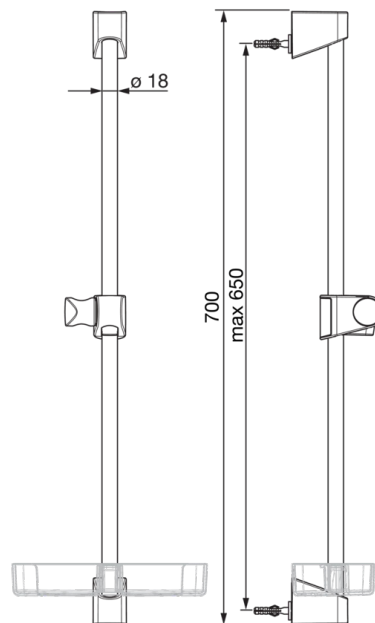

EAN: 6414150080708

www.oras.com/en/products/oras/product/253150-11

Shower rail, Oras ApolloWhite

- White

Technical data

Spare parts

SP520

	Code
01	601189V
01	601189V-11
02	601208V
02	601208V-11