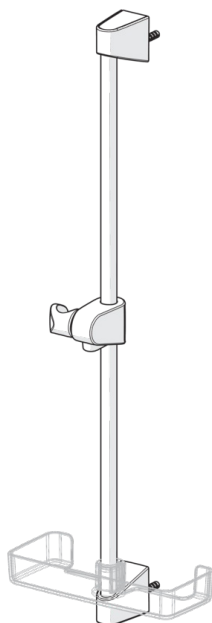

EAN: 6414150080708

www.oras.com/en/products/oras/product/253150-11

Shower rail, Oras ApolloWhite

- White

Technical data

Spare parts

SP520

	Code
01	601189V
01	601189V-11
02	601208V
02	601208V-11