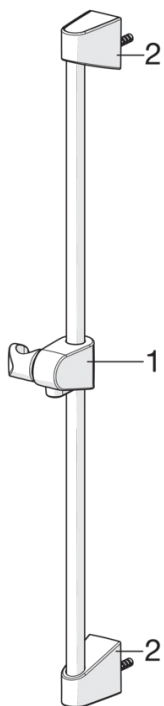

EAN: 6414150080708

www.oras.com/en/products/oras/product/253150-11

Shower rail, Oras ApolloWhite

- White

Technical data

Spare parts

SP520

	Code
01	601189V
01	601189V-11
02	601208V
02	601208V-11