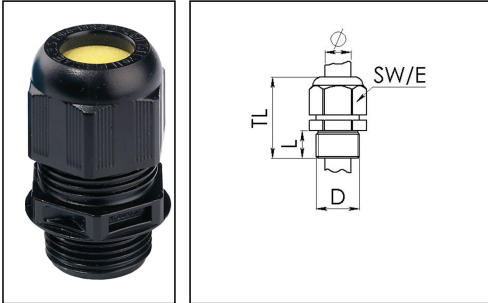

## ESKE/1-e 16

Ex-cable gland, polyamide with short thread

Product illustrations are exemplary and may differ from the chosen product. Further variants and individual customization, we will gladly provide you on request.

Material cable gland	Polyamide
Material sealing gasket	EPDM
Temp. range min	-40 °C
Temp. range max	75 °C
Protection class	IP 66 / IP 68, 5 bar 30min
Marking	II 2 G Ex e IIC Gb, II 2 D Ex tb IIIC Db IP68
Approval	PTB 13 ATEX 1015 X, IECEx PTB 13.0034X
Glow wire test	750 °C
Thread type	M
Connection thread size D	16
Lead	1,5
Length screw-in thread L	9 mm
Cable diameter min	4,5 mm
Cable diameter max	9 mm
Key width SW	20 mm
Collar diameter (E)	23 mm
Total length TL	31 mm - 37 mm
Install. torques fitting	2,3 N m
Install. torques cap nut	1,5 N m
Type of cable anchorage	A
Impact category	2
Product Color	RAL 9005
Order no. RAL 9005	10103364
Type	ESKE/1-e 16
Packing unit	50