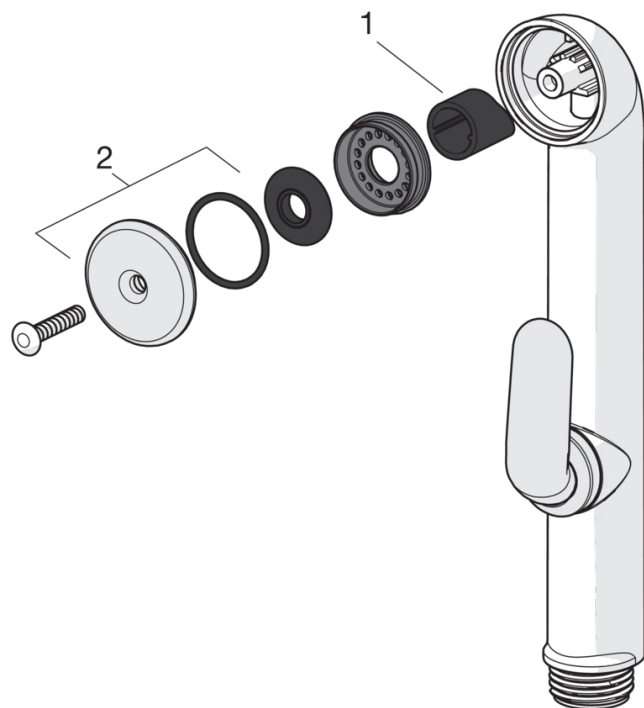

EAN: 6414150050992

www.oras.com/en/products/oras/product/242050-60

Oras Bidetta hand shower with triggerSatin

- Satin

Technical data

Technical properties

Hot water supply	max. +65°C
Working pressure	50 - 500 kPa
Connection size	G1/2
Material	plastic

Regulations

EN standard	EN 1112
-------------	----------------

Spare parts

SP0035

	Code
01	249302/10
02	249690