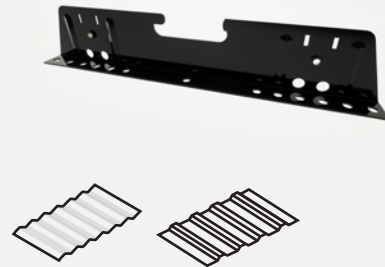

RAULI

CATALOG 2024

2024-10-08 FIN X

**BLACK
WALL
FLAT**

01. TILE SHAPE STEEL SHEET ROOF

- 11068 Rauli Black All In One Bracket
- 11058 Rauli Black Roof safety screw 7x50 - 2pcs
- 11056 Rauli Black Extension ring 16mm - 1pcs
- 11057 Rauli Black Extension ring 21mm
- 11055 Rauli Black Rubber seal ring - 2pcs

11068

11058

11056

11057

11055

02. STEEL SHEET ROOF, BITUMEN ROOF

- 11068 Rauli Black All In One Bracket
- 11058 Rauli Black Roof safety screw 7x50 - 2pcs
- 11055 Rauli Black Rubber seal ring - 2pcs

11068

11058

11055

03. STANDING SEAM ROOF

- 11068 Rauli Black All In One Bracket
- 11070 Rauli Black Seam Roof Hook - 2pcs
- 11081 Rauli Black Bolt M8x40mm Grey - 2pcs

11068

11070

11081

04. RAILS