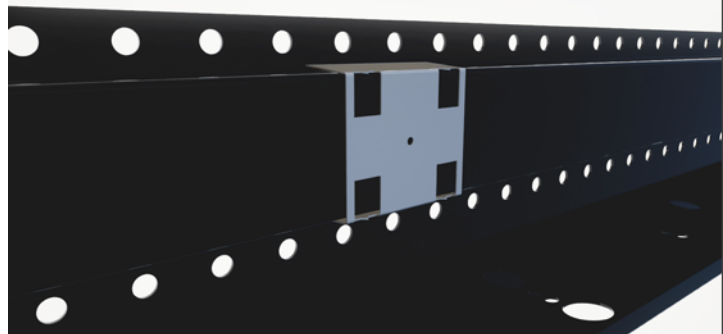

17. RAULI WALL EARTH PLATE

11176 Rauli Wall Earthing plate

11176