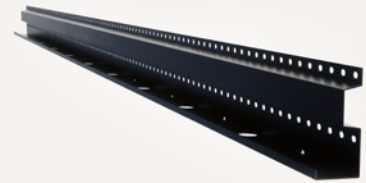

14. RAULI WALL BOTTOM RAIL

11175 Rauli Wall 3m Bottom

11079 Rauli Sealing tape 3 x 20mm 25 m T20-75/wall (2 x 20cm)

the wall material defines the screw to be used

11175