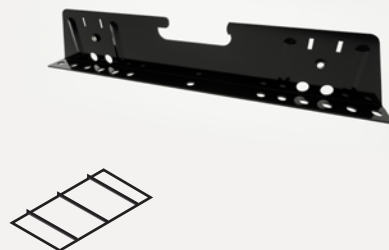

11068

11058

11056

11057

11055

02. STEEL SHEET ROOF, BITUMEN ROOF

- 11068 Rauli Black All In One Bracket
- 11058 Rauli Black Roof safety screw 7x50 - 2pcs
- 11055 Rauli Black Rubber seal ring - 2pcs

11068

11058

11055

03. STANDING SEAM ROOF

- 11068 Rauli Black All In One Bracket
- 11070 Rauli Black Seam Roof Hook - 2pcs
- 11081 Rauli Black Bolt M8x40mm Grey - 2pcs

11068

11070

11081

04. RAILS

- 11083 Rauli Black Profile rail 0,3m
- 11140 Rauli Black Profile rail 1,22m
- 11141 Rauli Black Profile rail 2,39m
- 11139 Rauli Black Profile rail 2,45m
- 11091 Rauli Black Profile rail 5,30m

11083

11141