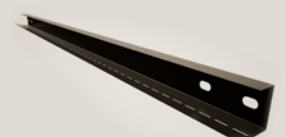

19. RAULI FLAT MOUNTING

- 11301 Rauli Flat Mounting plate
- 11311 Bolt M8x20 SS for Plate - 2pcs
- 11312 Flat Nut M8 SS for Plate - 2pcs

11301

11311

11312

20. RAULI FLAT TRIANGLE

- 11300 Flat Triangle RR33
- 11306 Flat Triangle GALFAN
- 11305 Flat End Support

11300

11305

11306

21. RAULI FLAT RAIL AND CLAMPS

- 11307 Rauli Flat rail 1875mm
- 11146 Rauli Black Middle Clamp 30-35mm Black
- 11134 Rauli Black End Clamp 30mm Black
- 11066 Rauli Black End Clamp 35mm Black

11307

11146

11134

11066

22. RAULI FLAT EXTRAPARTS

- 11303 Rauli Flat snow support
- 11304 Rauli Flat wind plate
- 11302 Rauli Flat Cable Channel

11303

11304

11302