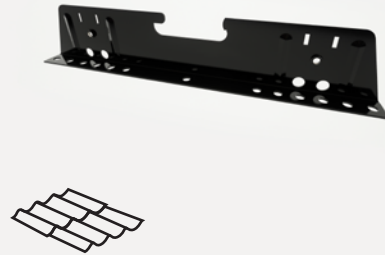

RAULI

CATALOG 2024

2024-10-08 FIN X

**BLACK
WALL
FLAT**

01. TILE SHAPE STEEL SHEET ROOF

- 11068 Rauli Black All In One Bracket
- 11058 Rauli Black Roof safety screw 7x50 - 2pcs
- 11056 Rauli Black Extension ring 16mm - 1pcs
- 11057 Rauli Black Extension ring 21mm
- 11055 Rauli Black Rubber seal ring - 2pcs

11068

11058

11056

11057

11055

02. STEEL SHEET ROOF, BITUMEN ROOF

- 11068 Rauli Black All In One Bracket
- 11058 Rauli Black Roof safety screw 7x50 - 2pcs
- 11055 Rauli Black Rubber seal ring - 2pcs

11068

11058

11055

03. STANDING SEAM ROOF

- 11068 Rauli Black All In One Bracket
- 11070 Rauli Black Seam Roof Hook - 2pcs
- 11081 Rauli Black Bolt M8x40mm Grey - 2pcs

11068

11070

11081

04. RAILS