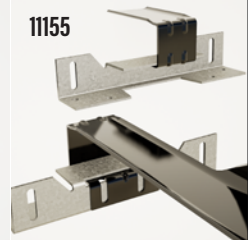

12. SELF SUPPORTING METAL SHEET ROOF

11165 Rauli Black T20 Profile Roof

11079 Rauli Sealing tape 3 x 20mm 25 m T20-75/wall (2 x 20cm)

11078 Rauli Black Screw 7x40mm - 4pcs

11165

11079

11078

13. RAULI WALL TOP RAIL