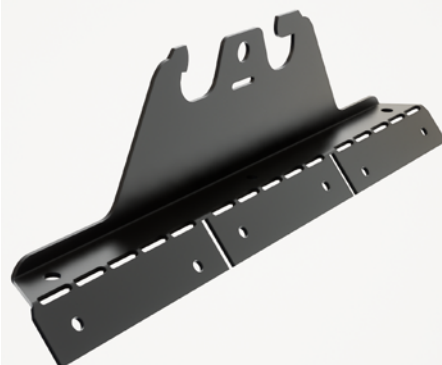

12. SELF SUPPORTING METAL SHEET ROOF

11165 Rauli Black T20 Profile Roof

11079 Rauli Sealing tape 3 x 20mm 25 m T20-75/wall (2 x 20cm)

11078 Rauli Black Screw 7x40mm - 4pcs

11165

11079

11078

13. RAULI WALL TOP RAIL