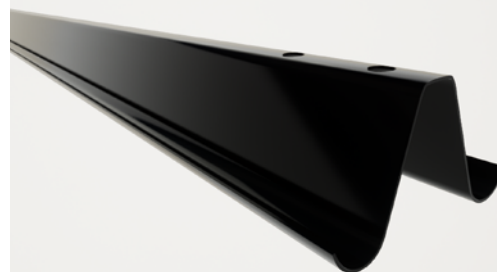

19. RAULI FLAT MOUNTING

- 11301 Rauli Flat Mounting plate
- 11311 Bolt M8x20 SS for Plate - 2pcs
- 11312 Flat Nut M8 SS for Plate - 2pcs

11301

11311

11312

20. RAULI FLAT TRIANGLE

- 11300 Flat Triangle RR33
- 11306 Flat Triangle GALFAN
- 11305 Flat End Support

11300

11305

11306

21. RAULI FLAT RAIL AND CLAMPS

- 11307 Rauli Flat rail 1875mm
- 11146 Rauli Black Middle Clamp 30-35mm Black
- 11134 Rauli Black End Clamp 30mm Black
- 11066 Rauli Black End Clamp 35mm Black

11307