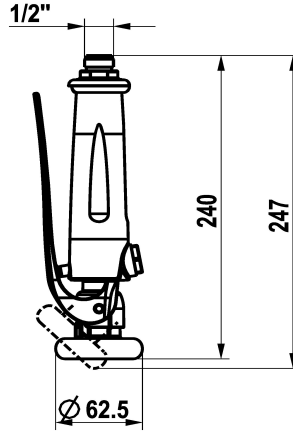

KWC GASTRO Pre-rinse spray

Modell-Linie: SPAREPARTS | Z.539.030.145
Varaosat | Varaosat hanat

KWC-No.

539030
graphite grey, 1/2" thread

* Pre-rinse spray
- with integrated delayed closing device to minimize water hammer

- with valve maintenance unit for cleaning and swivelling sieve jet
* Connecting thread 1/2"

NEW

Tekniset tiedot

A_Spray (kitchen)

15 l/min (3 bar)

Connection

02

ATT-KWC-FARBCODE