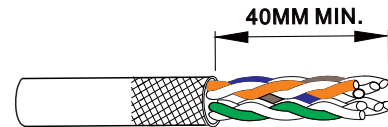

CAP COLOUR: WHITE
WIRE AWG: 23-26AWG

CAP COLOUR: GRAY
WIRE AWG: 22-24AWG

U/FTP F/UTP

S/FTP

1

2

3

KEY

PRESS IN AND PRE-LOCKED

5

CABLE TIE

CABLE TIE

✓ OK

✗ NG

4a

4b