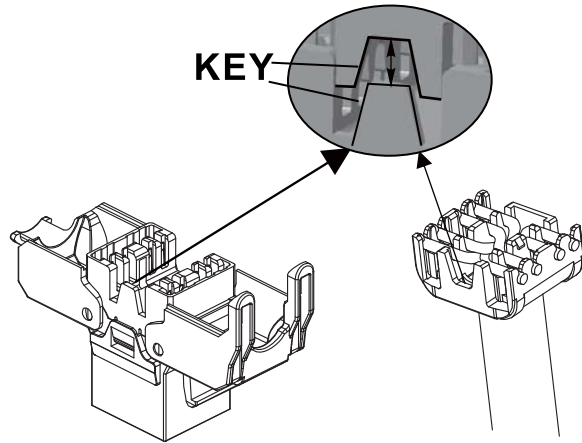

CAP COLOUR: WHITE
WIRE AWG: 23-26AWG

CAP COLOUR: GRAY
WIRE AWG: 22-24AWG

U/FTP F/UTP

S/FTP

1

2

3

KEY

PRESS IN AND PRE-LOCKED

5

CABLE TIE

CABLE TIE

✓ OK

✗ NG

4a

4b