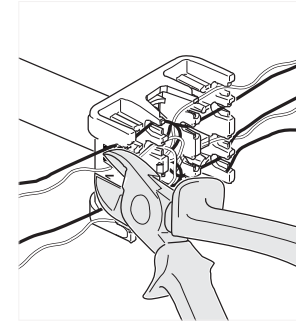

CAP COLOUR: WHITE
WIRE AWG: 23-26AWG

CAP COLOUR: GRAY
WIRE AWG: 22-24AWG

U/FTP F/UTP

S/FTP

1

2

3

KEY

PRESS IN AND PRE-LOCKED

5

CABLE TIE

CABLE TIE

✓ OK

✗ NG

4a

4b