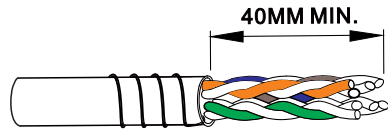

CAP COLOUR: WHITE
WIRE AWG: 23-26AWG

CAP COLOUR: GRAY
WIRE AWG: 22-24AWG

U/FTP F/UTP

S/FTP

1

2

3

KEY

PRESS IN AND PRE-LOCKED

5

CABLE TIE

CABLE TIE

✓ OK

✗ NG

4a

4b