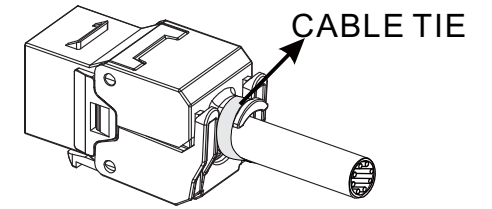

CAP COLOUR: WHITE
WIRE AWG: 23-26AWG

CAP COLOUR: GRAY
WIRE AWG: 22-24AWG

U/FTP F/UTP

S/FTP

1

2

3

KEY

PRESS IN AND PRE-LOCKED

5

CABLE TIE

CABLE TIE

✓ OK

✗ NG

4a

4b

OR