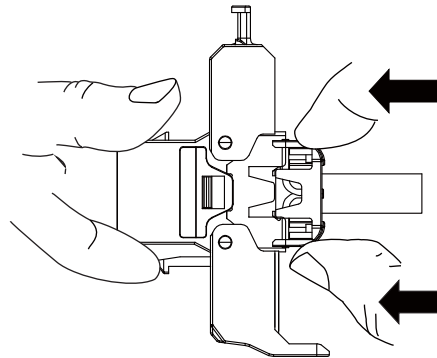

CAP COLOUR: WHITE
WIRE AWG: 23-26AWG

CAP COLOUR: GRAY
WIRE AWG: 22-24AWG

U/FTP F/UTP

S/FTP

1

2

3

KEY

PRESS IN AND PRE-LOCKED

5

CABLE TIE

CABLE TIE

✓ OK

✗ NG

4a

4b