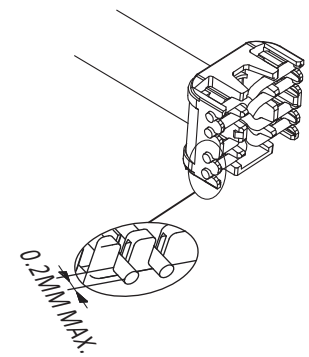

CAP COLOUR: WHITE
WIRE AWG: 23-26AWG

CAP COLOUR: GRAY
WIRE AWG: 22-24AWG

U/FTP F/UTP

S/FTP

1

2

3

KEY

PRESS IN AND PRE-LOCKED

5

CABLE TIE

CABLE TIE

✓ OK

✗ NG

4a

4b