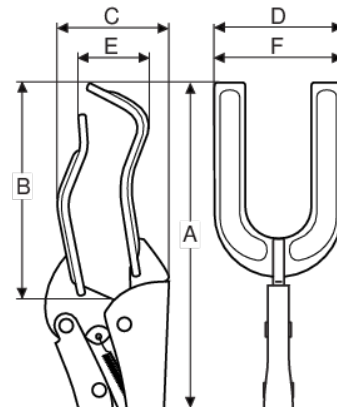

2966-280

**Special Grip for Tubes and Pipes
280 mm**

PRODUCT DETAILS

- Gripping capacity of 90 mm
- Chrome finish body for good rust protection, black painted jaws
- For tubes and pipes
- U-shaped, special for pipes and tubes
- Holds pipes aligned during welding
- For plumbing, pipe and tube work
- Adjustable locking power, fixing nut and easy to unlock
- Jaws designed to fit on pipes or other round material, can hold 2 aligned pipes for obtaining accurate welding

Follow the Fish!

PRODUCT ATTRIBUTES

Product	A	B	C	D	E	F		
2966-280	290 mm	97 mm	67 mm	50 mm	64 mm	46 mm	90 mm	970 g

Follow the Fish!