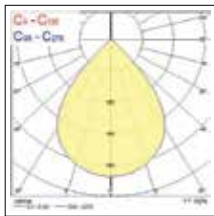

Granit Wide Beam