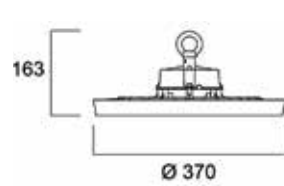

Accessories

Code	Description
0039604*	Bracket and Arm Small Granit (13/19Klm)
0039605*	Bracket and Arm Large Granit (26/32Klm)
0039586	Bracket and Arm Granit SSA
0039742*	Alu Shade Alu Color For 13/19Klm
0039743*	Alu Shade Black Color For 13/19Klm
0039744*	PC Lampshade Transparent For 13/19Klm
0039746*	Alu Shade Alu Color For 26/32Klm
0039747*	Alu Shade Black Color For 26/32Klm
0039748*	PC Lampshade Transparent For 26/32Klm
0039745	Granit Module MW
9048800	Granit MW Sensor Remote Control HCR-05

* Not suitable for SSA version

Photometric data

Dimension (mm)

165/200W