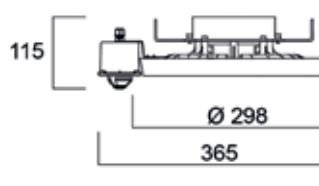

80/120W - SSA