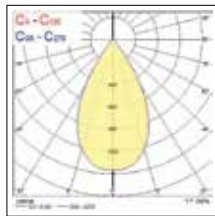

* Not suitable for SSA version

PC Lampshade Transparent

Aluminium Shade

Aluminium Shade Black

PC Lampshade Transparent

Aluminium Shade

Aluminium Shade Black

Photometric data