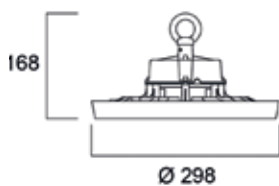

Granit Medium Beam

Granit Wide Beam

Bracket on Product

Bracket

MW module

Granit SSA

Granit MW Sensor Remote Control HCR-05

Dimension (mm)