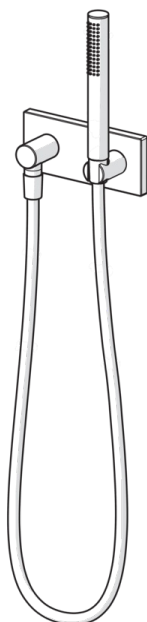

EAN: 6414150075346

www.oras.com/en/products/oras/product/2290

Hand shower set including wall connection elbow, shower hose 1250 mm, suitable with 204220.

- Trim Kit
- Wall mounted for concealed unit
- Chrome
- shower hose (1250 mm)

Technical data

Technical properties

Hot water supply	max. +65°C
Working pressure	50 - 500 kPa
Connection size	G1/2

Regulations

EN standard	EN 1112
-------------	----------------

Spare parts

SP2290

	Code
01	602676V
02	602677V
03	601989V
04	602678V
05	602679V