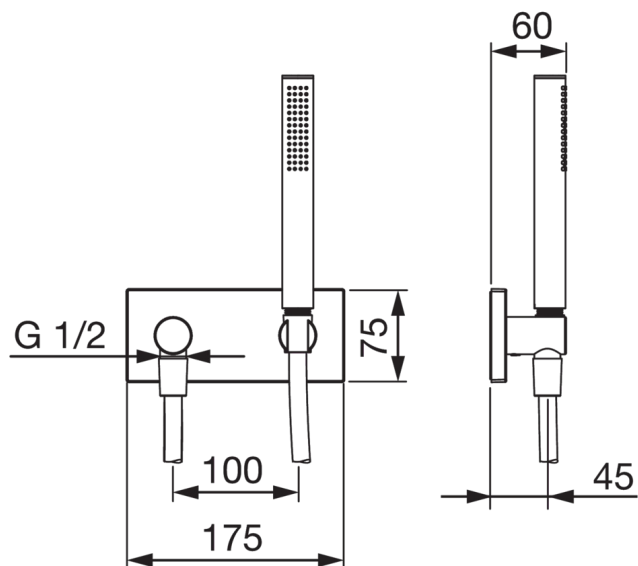

EAN: 6414150075346

www.oras.com/en/products/oras/product/2290

Hand shower set including wall connection elbow, shower hose 1250 mm, suitable with 204220.

- Trim Kit
- Wall mounted for concealed unit
- Chrome
- shower hose (1250 mm)

Technical data

Technical properties

Hot water supply	max. +65°C
Working pressure	50 - 500 kPa
Connection size	G1/2

Regulations

EN standard	EN 1112
-------------	----------------

Spare parts

SP2290

	Code
01	602676V
02	602677V
03	601989V
04	602678V
05	602679V