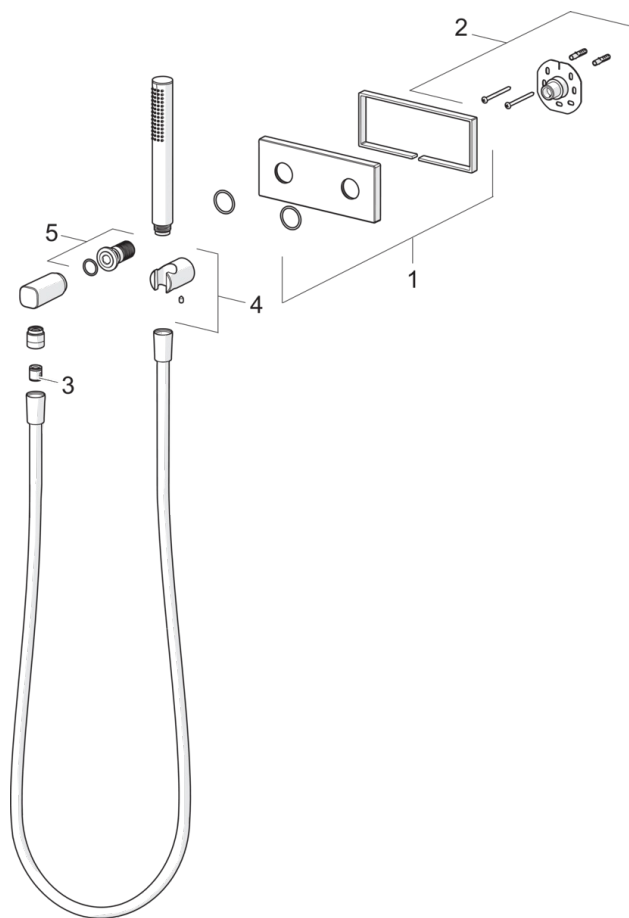

EAN: 6414150075346

www.oras.com/en/products/oras/product/2290

Hand shower set including wall connection elbow, shower hose 1250 mm, suitable with 204220.

- Trim Kit
- Wall mounted for concealed unit
- Chrome
- shower hose (1250 mm)

Technical data

Technical properties

Hot water supply	max. +65°C
Working pressure	50 - 500 kPa
Connection size	G1/2

Regulations

EN standard	EN 1112
-------------	----------------

Spare parts

SP2290

	Code
01	602676V
02	602677V
03	601989V
04	602678V
05	602679V