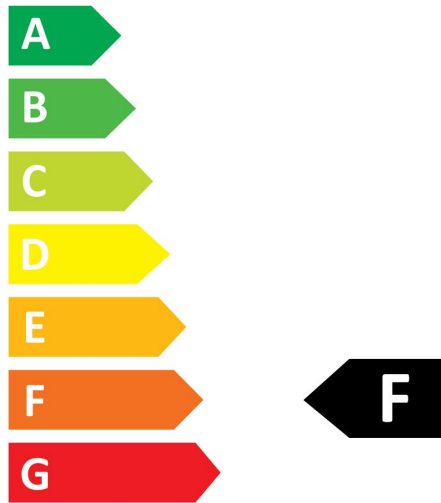

ToLEDo GLS

ToLEDo GLS 806LM 840 E27 SL 10

0029651

0029651

8
kWh/1000h

2019/2015