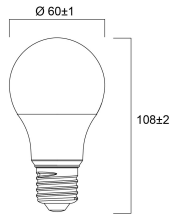

ToLEDo GLS

ToLEDo GLS 806LM 840 E27 SL 10
0029651