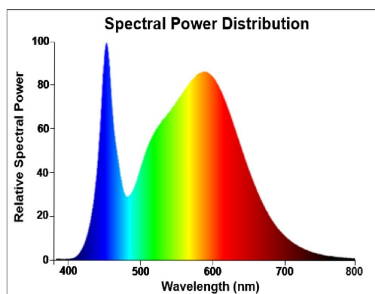

ToLEDo GLS

ToLEDo GLS 806LM 840 E27 SL 10

0029651

Average life (Nominal) (h)	15000
Average life (Rated) (h)	15000

Physical data

Housing colour	White
IP rating	IP20
Nominal Product Length (mm)	107
Nominal Product Diameter (mm)	60
Weight (kg)	0.55

Packaging

Single packaging type	Carton
Product EAN number	5410288296517
Packaging single length / height (cm)	11.2
Packaging single width (cm)	26.4
Packaging single depth (cm)	12.0
DUN14 (outer)	15410288296514
Units per outer package	6
Packaging outer length / height (cm)	12.0
Packaging outer width (cm)	54.0
Packaging outer depth (cm)	37.4

Safety data

Optimal operating condition (°C)	-20-40
Breakage cleaning instructions	Not applicable
Special purpose lamp	No
Dry applications use only	Yes
Suitable for household illumination	Yes
Safety message	Not Suitable for totally enclosed fixtures

PHOTOMETRY

TECHNICAL DRAWINGS