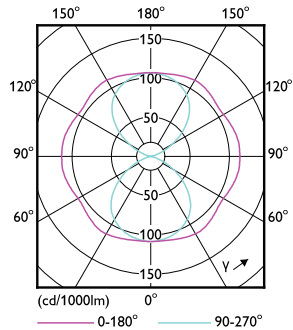

Mittapiirros

TForce LED SON-T ND 11.5klm E40 730 CL

Product	D	C
TForce LED Road 112-68W E40 730	71 mm	262 mm

Valonjakotiedot

© 2019 Philips Lighting B.V. Page 1/1

LEDTrueForce SON-T 115klm E40 730

TrueForce LED Public (Road – SON)