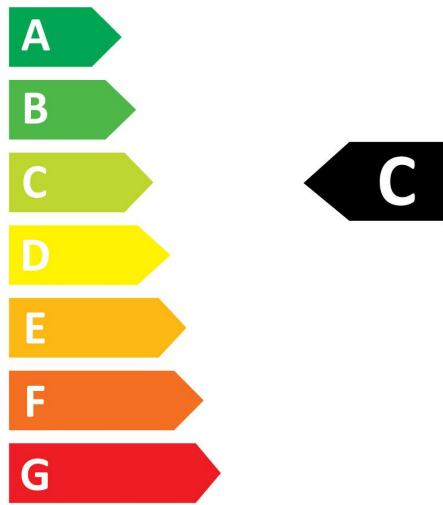

ToLEDo Superia T8 CCG and AC

ToLEDo SUPERIA T8 CCG L 1500 4100LM 865 75K PET SL
0030250

SYLVANIA

0030250

23
kWh/1000h

2019/2015