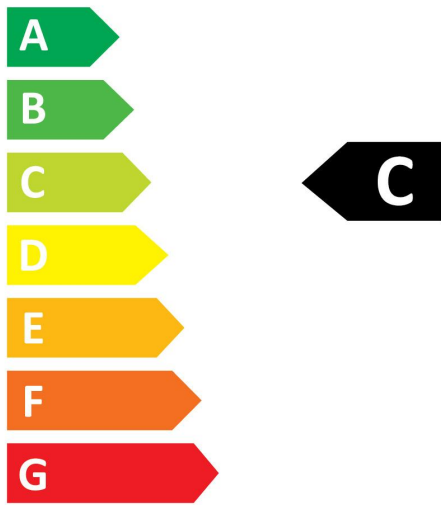

ToLEDo Superia T8 CCG and AC

ToLEDo SUPERIA T8 CCG L 1500 4100LM 840 75K PET SL
0030249

SYLVANIA

0030249

23
kWh/1000h

2019/2015