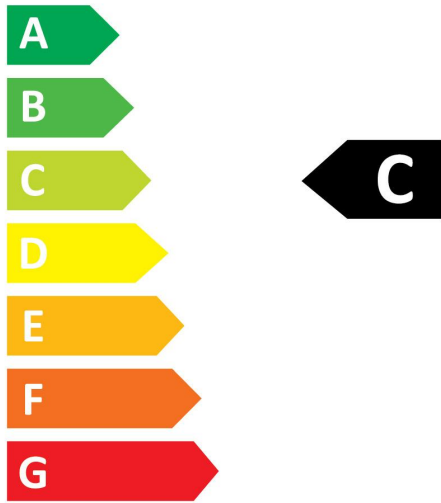

ToLEDo Superia T8 CCG and AC

ToLEDo SUPERIA T8 CCG L 1200 3100LM 865 75K PET SL
0030247

SYLVANIA

0030247

17
kWh/1000h

2019/2015