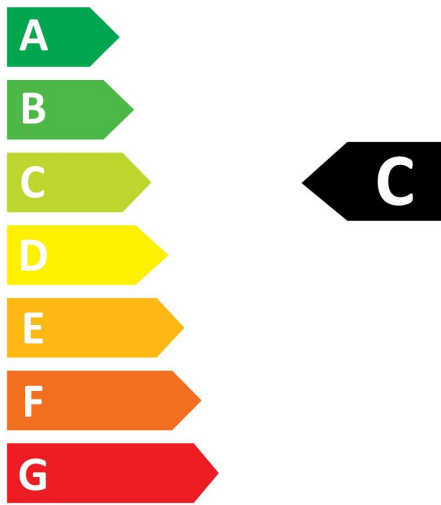

17
kWh/1000h

2019/2015