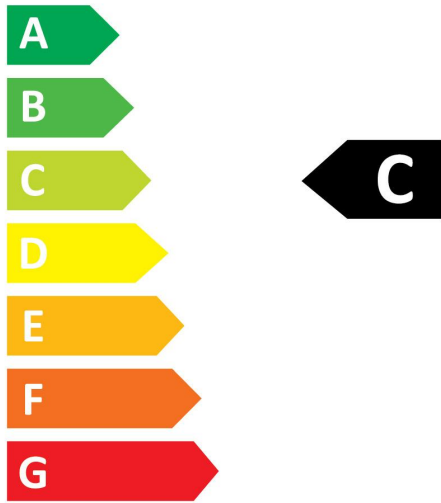

ToLEDo Superia T8 CCG and AC

ToLEDo SUPERIA T8 CCG L 1200 3100LM 840 75K PET SL
0030246

SYLVANIA

0030246

17
kWh/1000h

2019/2015