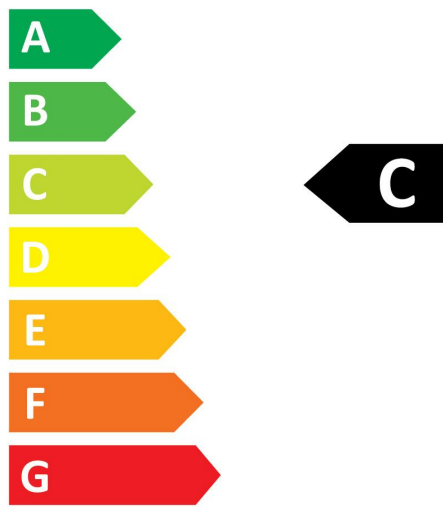

17
kWh/1000h

2019/2015