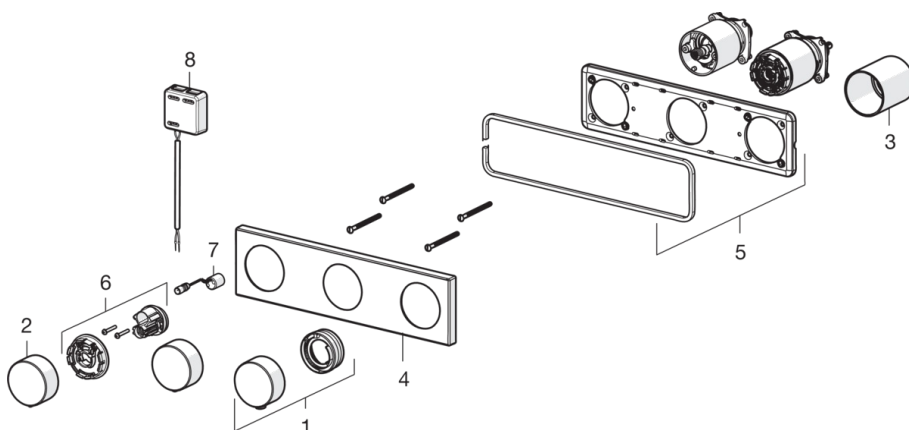

Spare parts

SP2219C

	Code
01	602228V
02	602178V
03	602348V
04	602379V
05	602347V
06	602181V
07	602182V
08	602214V