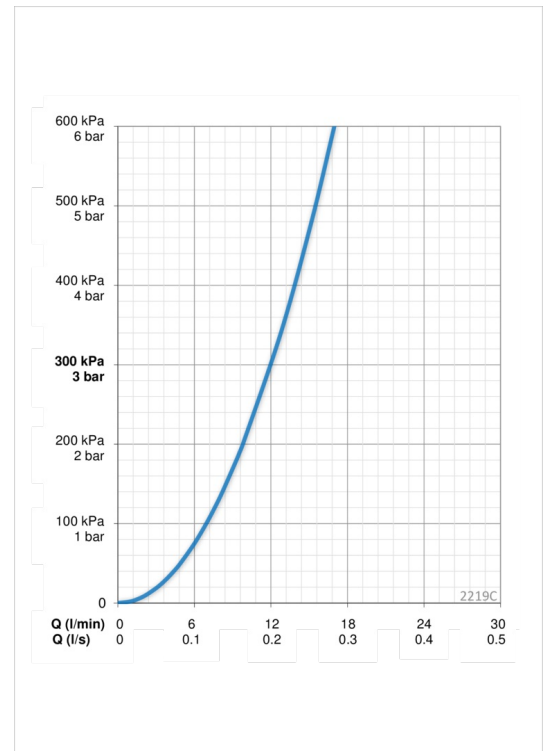

EAN: 6414150075582

www.oras.com/en/products/oras/product/2219C

Cover part for concealed thermostatic bath and shower faucet with two outlets. Mains supply 230/12 V. Body part no. 2219A is sold separately.

- Bathroom, Shower
- Trim Kit, External transformer
- Wall mounted for concealed unit
- Chrome

Technical data

Flow properties

Flow-rate at 300 kPa	0.2 l/s
Pressure loss with flow (0.2 l/s)	300 kPa

Technical properties

Hot water supply	max. +70°C
Working pressure	100 - 1000 kPa
Material	brass

Software settings

Max. flow period	8 min

Electronic properties

Electrical Connection	230 / 12 V

Regulations

EMC Directive	CE 2004/108/EY
EN standard	EN 15091
Noise class	I (ISO3822) Oras lab
Protection class	IP 55 / transformer IP 40

Spare parts

SP2219C

	Code
01	602228V
02	602178V
03	602348V
04	602379V
05	602347V
06	602181V
07	602182V
08	602214V