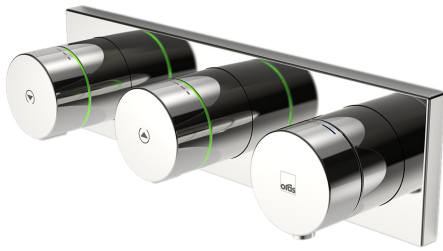

EAN: 6414150075582

www.oras.com/en/products/oras/product/2219C

Cover part for concealed thermostatic bath and shower faucet with two outlets. Mains supply 230/12 V. Body part no. 2219A is sold separately.

- Bathroom, Shower
- Trim Kit, External transformer
- Wall mounted for concealed unit
- Chrome

Technical data

Flow properties

Flow-rate at 300 kPa	0.2 l/s
Pressure loss with flow (0.2 l/s)	300 kPa

Technical properties

Hot water supply	max. +70°C
Working pressure	100 - 1000 kPa
Material	brass

Software settings

Max. flow period	8 min
------------------	--------------

Electronic properties

Electrical Connection	230 / 12 V
-----------------------	-------------------