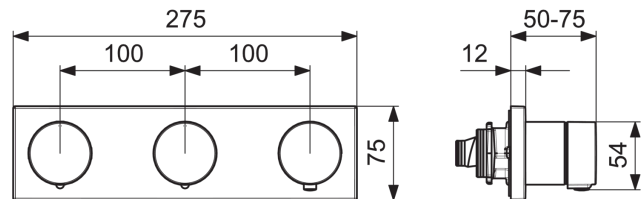

EAN: 6414150075582

www.oras.com/en/products/oras/product/2219C

Cover part for concealed thermostatic bath and shower faucet with two outlets. Mains supply 230/12 V. Body part no. 2219A is sold separately.

- Bathroom, Shower
- Trim Kit, External transformer
- Wall mounted for concealed unit
- Chrome

Technical data

Flow properties

Flow-rate at 300 kPa	0.2 l/s
Pressure loss with flow (0.2 l/s)	300 kPa

Technical properties

Hot water supply	max. +70°C
Working pressure	100 - 1000 kPa
Material	brass

Software settings

Max. flow period	8 min

Electronic properties

Electrical Connection	230 / 12 V

Regulations

EMC Directive	CE 2004/108/EY
EN standard	EN 15091
Noise class	I (ISO3822) Oras lab
Protection class	IP 55 / transformer IP 40

Spare parts

SP2219C

	Code
01	602228V
02	602178V
03	602348V
04	602379V
05	602347V
06	602181V
07	602182V
08	602214V