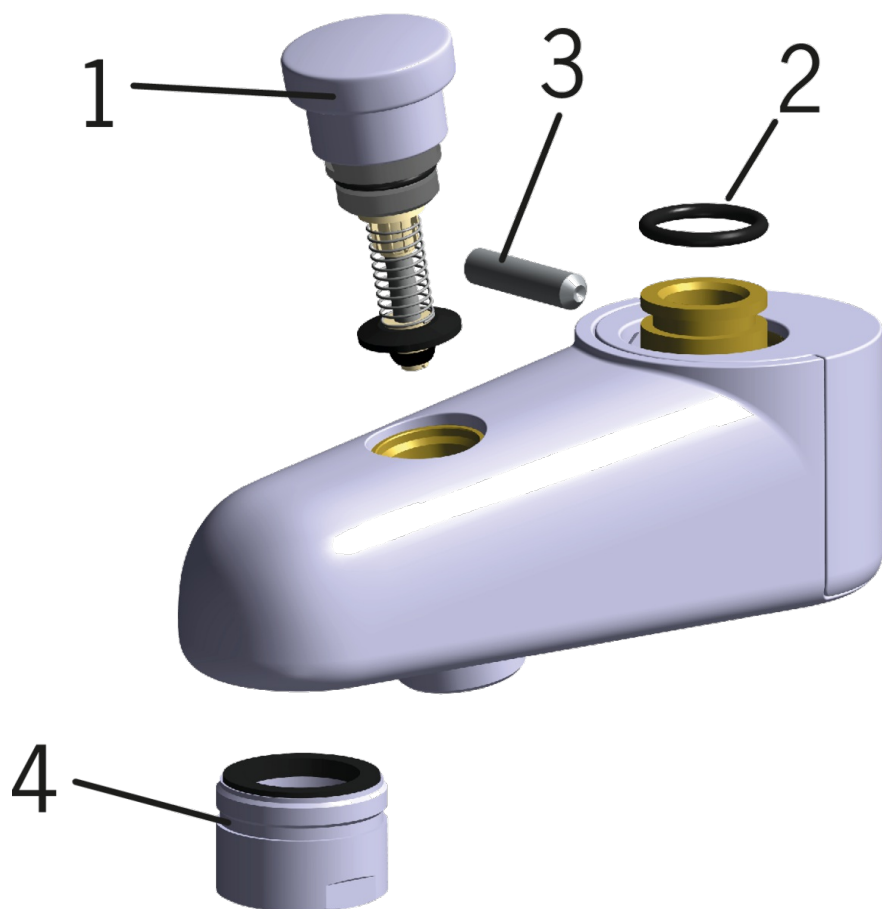

EAN: 6414150072550

www.oras.com/en/products/oras/product/221230

Oras Oramix spout

- Chrome

Technical data

Spare parts

SP221230

	Code
01	601779V
02	219503/10
03	229521/10
04	232213